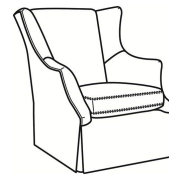

Holly / 4115-SG

DESCRIPTION:	Swivel Glider (31W)
OUTSIDE:	31"W x 38"D x 38"H
INSIDE:	19"W x 21"D
SEAT:	20"H
ARM:	25.5"H
COM:	Plain: 9.00 yds Repeat of 2-14": 11.25 yds Repeat of 15-27": 12.25 yds
WEIGHT:	65 lbs

Standard Features:

- Tight Back
- Saddle-Stitched Cushion
- May be shown with optional features

Standard Seat Cushion: **HOLLY**
Hallmark Seat

Also available:

Holly / 4117-07
Ottoman (25.5W X 22.5D)
Outside: 25.5W x 22.5D x 18H
Inside: 0W x 0D

Holly / 4115
Chair (31W)
Outside: 31W x 38D x 38H
Inside: 19W x 21D

Holly / 4115-SW
Swivel Chair (31W)
Outside: 31W x 38D x 38H
Inside: 19W x 21D