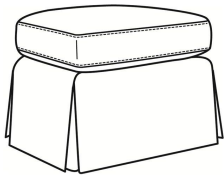

Holly / 4115-SG

DESCRIPTION:	Swivel Glider (31W)
OUTSIDE:	31"W x 38"D x 38"H
INSIDE:	19"W x 21"D
SEAT:	20"H
ARM:	25.5"H
COM:	Plain: 9.00 yds Repeat of 2-14": 11.25 yds Repeat of 15-27": 12.25 yds
WEIGHT:	65 lbs

Standard Features:

- Tight Back
- Saddle-Stitched Cushion
- May be shown with optional features

Standard Seat Cushion: **HOLLY**
Hallmark Seat

Also available:

Holly / 4117-07
Ottoman (25.5W X 22.5D)
Outside: 25.5W x 22.5D x 18H
Inside: 0W x 0D

Holly / 4115
Chair (31W)
Outside: 31W x 38D x 38H
Inside: 19W x 21D

Holly / 4115-SW
Swivel Chair (31W)
Outside: 31W x 38D x 38H
Inside: 19W x 21D