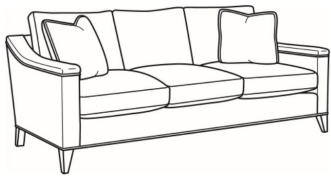

Humphrey / 4330-01

DESCRIPTION:	Long Sofa (95.5W)
OUTSIDE:	95.5"W x 40"D x 36.5"H
INSIDE:	86"W x 24"D
SEAT:	20.5"H
ARM:	26"H
BACK RAIL:	30.5"H
THROW PILLOWS:	2 - 20"
COM:	Plain: 22.50 yds Repeat of 2-14": 28.25 yds Repeat of 15-27": 30.50 yds
WEIGHT:	175 lbs

Standard Features:

Box Border Back

Weltless Cushions

May be shown with optional features

HUMPHREY

Standard Seat Cushion:	Comfort Down Seat
Standard Back Pillow:	Comfort Down Back

Also available:

Humphrey / 4330-00
Sofa (83.5W)
Outside: 83.5W x 40D x 36.5H
Inside: 74W x 24D

Humphrey / 4330-02
Apt Sofa (74.5W)
Outside: 74.5W x 40D x 36.5H
Inside: 65W x 24D