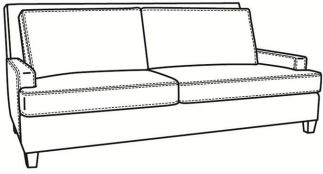

Breakers / 4444

DESCRIPTION: Loveseat (61W)
 OUTSIDE: 61"W x 40"D x 38"H
 INSIDE: 51"W x 22"D
 SEAT: 20"H
 ARM: 22"H
 COM: Plain: 16.00 yds
 Repeat of 2-14": 20.00 yds
 Repeat of 15-27": 21.75 yds
 WEIGHT: 115 lbs

L = available in leather
SC = available slipcovered

Standard Features:
 Box Border Back
 Saddle-Stitched
 May be shown with optional features

BREAKERS
 Standard Seat Cushion: Mayfair Seat
 Standard Back Pillow: Fiber Back

Also available:

Breakers / 4440
 Sofa (86W)
 Outside: 86W x 40D x 38H
 Inside: 76W x 22D

Breakers / 4445
 Chair (34W)
 Outside: 34W x 40D x 38H
 Inside: 25W x 22D

Breakers / 4440-SC
 Slipcovered Sofa (86W)
 Outside: 86W x 40D x 38H
 Inside: 76W x 22D

Breakers / 4444-SC
 Slipcovered Loveseat (61W)
 Outside: 61W x 40D x 38H
 Inside: 51W x 22D

Breakers / 4445-SC
 Slipcovered Chair (34W)
 Outside: 34W x 40D x 38H
 Inside: 25W x 22D

Breakers / L4440
 Leather Sofa (86W)
 Outside: 86W x 40D x 38H
 Inside: 76W x 22D