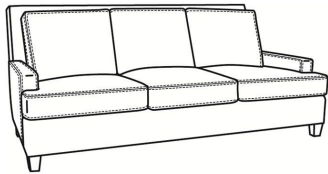

Breakers / 4440
Sofa (86W)
Outside: 86W x 40D x 38H
Inside: 76W x 22D