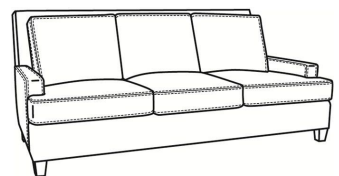

Breakers / 4444

DESCRIPTION: Loveseat (61W)
 OUTSIDE: 61"W x 40"D x 38"H
 INSIDE: 51"W x 22"D
 SEAT: 20"H
 ARM: 22"H
 COM: Plain: 16.00 yds
 Repeat of 2-14": 20.00 yds
 Repeat of 15-27": 21.75 yds
 WEIGHT: 115 lbs

L = available in leather
SC = available slipcovered

Standard Features:
 Box Border Back
 Saddle-Stitched
 May be shown with optional features

BREAKERS
 Standard Seat Cushion: Mayfair Seat
 Standard Back Pillow: Fiber Back

Also available:

Breakers / 4440
 Sofa (86W)
 Outside: 86W x 40D x 38H
 Inside: 76W x 22D

Breakers / 4445
 Chair (34W)
 Outside: 34W x 40D x 38H
 Inside: 25W x 22D

Breakers / 4440-SC
 Slipcovered Sofa (86W)
 Outside: 86W x 40D x 38H
 Inside: 76W x 22D

Breakers / 4444-SC
 Slipcovered Loveseat (61W)
 Outside: 61W x 40D x 38H
 Inside: 51W x 22D

Breakers / 4445-SC
 Slipcovered Chair (34W)
 Outside: 34W x 40D x 38H
 Inside: 25W x 22D

Breakers / L4440
 Leather Sofa (86W)
 Outside: 86W x 40D x 38H
 Inside: 76W x 22D