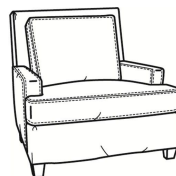

Breakers / 4444

DESCRIPTION: Loveseat (61W)
 OUTSIDE: 61"W x 40"D x 38"H
 INSIDE: 51"W x 22"D
 SEAT: 20"H
 ARM: 22"H
 COM: Plain: 16.00 yds
 Repeat of 2-14": 20.00 yds
 Repeat of 15-27": 21.75 yds
 WEIGHT: 115 lbs

L = available in leather
SC = available slipcovered

Standard Features:
 Box Border Back
 Saddle-Stitched
 May be shown with optional features

BREAKERS
 Standard Seat Cushion: Mayfair Seat
 Standard Back Pillow: Fiber Back

Also available:

Breakers / 4440
 Sofa (86W)
 Outside: 86W x 40D x 38H
 Inside: 76W x 22D

Breakers / 4445
 Chair (34W)
 Outside: 34W x 40D x 38H
 Inside: 25W x 22D

Breakers / 4440-SC
 Slipcovered Sofa (86W)
 Outside: 86W x 40D x 38H
 Inside: 76W x 22D

Breakers / 4444-SC
 Slipcovered Loveseat (61W)
 Outside: 61W x 40D x 38H
 Inside: 51W x 22D

Breakers / 4445-SC
 Slipcovered Chair (34W)
 Outside: 34W x 40D x 38H
 Inside: 25W x 22D

Breakers / L4440
 Leather Sofa (86W)
 Outside: 86W x 40D x 38H
 Inside: 76W x 22D