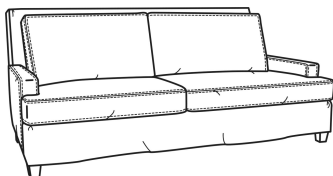

Breakers / 4444

DESCRIPTION: Loveseat (61W)
 OUTSIDE: 61"W x 40"D x 38"H
 INSIDE: 51"W x 22"D
 SEAT: 20"H
 ARM: 22"H
 COM: Plain: 16.00 yds
 Repeat of 2-14": 20.00 yds
 Repeat of 15-27": 21.75 yds
 WEIGHT: 115 lbs

L = available in leather
SC = available slipcovered

Standard Features:
 Box Border Back
 Saddle-Stitched
 May be shown with optional features

BREAKERS
 Standard Seat Cushion: Mayfair Seat
 Standard Back Pillow: Fiber Back

Also available:

Breakers / 4440
 Sofa (86W)
 Outside: 86W x 40D x 38H
 Inside: 76W x 22D

Breakers / 4445
 Chair (34W)
 Outside: 34W x 40D x 38H
 Inside: 25W x 22D

Breakers / 4440-SC
 Slipcovered Sofa (86W)
 Outside: 86W x 40D x 38H
 Inside: 76W x 22D

Breakers / 4444-SC
 Slipcovered Loveseat (61W)
 Outside: 61W x 40D x 38H
 Inside: 51W x 22D

Breakers / 4445-SC
 Slipcovered Chair (34W)
 Outside: 34W x 40D x 38H
 Inside: 25W x 22D

Breakers / L4440
 Leather Sofa (86W)
 Outside: 86W x 40D x 38H
 Inside: 76W x 22D