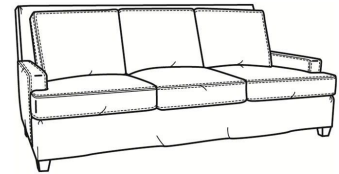

Breakers / 4444

DESCRIPTION: Loveseat (61W)
 OUTSIDE: 61"W x 40"D x 38"H
 INSIDE: 51"W x 22"D
 SEAT: 20"H
 ARM: 22"H
 COM: Plain: 16.00 yds
 Repeat of 2-14": 20.00 yds
 Repeat of 15-27": 21.75 yds
 WEIGHT: 115 lbs

L = available in leather
SC = available slipcovered

Standard Features:
 Box Border Back
 Saddle-Stitched
 May be shown with optional features

BREAKERS
 Standard Seat Cushion: Mayfair Seat
 Standard Back Pillow: Fiber Back

Also available:

Breakers / 4440
 Sofa (86W)
 Outside: 86W x 40D x 38H
 Inside: 76W x 22D

Breakers / 4445
 Chair (34W)
 Outside: 34W x 40D x 38H
 Inside: 25W x 22D

Breakers / 4440-SC
 Slipcovered Sofa (86W)
 Outside: 86W x 40D x 38H
 Inside: 76W x 22D