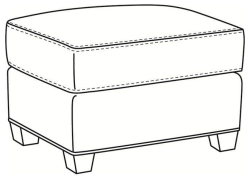

Breakers / 4445

DESCRIPTION:	Chair (34W)
OUTSIDE:	34"W x 40"D x 38"H
INSIDE:	25"W x 22"D
SEAT:	20"H
ARM:	22"H
COM:	Plain: 9.00 yds Repeat of 2-14": 11.25 yds Repeat of 15-27": 12.25 yds
WEIGHT:	75 lbs

L = available in leather
SC = available slipcovered

Standard Features:
 Box Border Back
 Saddle-Stitched
 May be shown with optional features

BREAKERS
 Standard Seat Cushion: Mayfair Seat
 Standard Back Pillow: Fiber Back

Also available:

Breakers / L4447
 Leather Ottoman (29W X 22D)
 Outside: 29W x 22D x 17H
 Inside: 0W x 0D