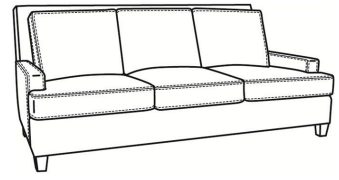

Standard Features:
 Box Border Back
 Saddle-Stitched
 May be shown with optional features

BREAKERS
 Standard Seat Cushion: Mayfair Seat
 Standard Back Pillow: Fiber Back

Also available:

Breakers / L4447
 Leather Ottoman (29W X 22D)
 Outside: 29W x 22D x 17H
 Inside: 0W x 0D

Breakers / 4447
 Ottoman (29W X 22D)
 Outside: 29W x 22D x 17H
 Inside: 0W x 0D

Breakers / 4447-SC
 Slipcovered Ottoman (29W X 22D)
 Outside: 29W x 22D x 17H
 Inside: 0W x 0D

Breakers / 4440
 Sofa (86W)
 Outside: 86W x 40D x 38H
 Inside: 76W x 22D

Breakers / 4444
 Loveseat (61W)
 Outside: 61W x 40D x 38H
 Inside: 51W x 22D

Breakers / 4440-SC
 Slipcovered Sofa (86W)
 Outside: 86W x 40D x 38H
 Inside: 76W x 22D

Breakers / 4444-SC
Slipcovered Loveseat (61W)
Outside: 61W x 40D x 38H
Inside: 51W x 22D

Breakers / 4445-SC
Slipcovered Chair (34W)
Outside: 34W x 40D x 38H
Inside: 25W x 22D

Breakers / L4440
Leather Sofa (86W)
Outside: 86W x 40D x 38H
Inside: 76W x 22D

Breakers / L4444
Leather Loveseat (61W)
Outside: 61W x 40D x 38H
Inside: 51W x 22D