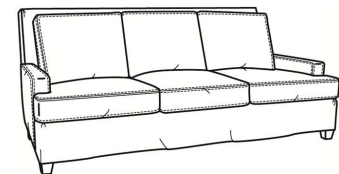

Breakers / 4445

DESCRIPTION:	Chair (34W)
OUTSIDE:	34"W x 40"D x 38"H
INSIDE:	25"W x 22"D
SEAT:	20"H
ARM:	22"H
COM:	Plain: 9.00 yds Repeat of 2-14": 11.25 yds Repeat of 15-27": 12.25 yds
WEIGHT:	75 lbs

L = available in leather
SC = available slipcovered

Standard Features:
 Box Border Back
 Saddle-Stitched
 May be shown with optional features

BREAKERS
 Standard Seat Cushion: Mayfair Seat
 Standard Back Pillow: Fiber Back

Also available:

Breakers / L4447
 Leather Ottoman (29W X 22D)
 Outside: 29W x 22D x 17H
 Inside: 0W x 0D

Breakers / 4447
 Ottoman (29W X 22D)
 Outside: 29W x 22D x 17H
 Inside: 0W x 0D

Breakers / 4447-SC
 Slipcovered Ottoman (29W X 22D)
 Outside: 29W x 22D x 17H
 Inside: 0W x 0D

Breakers / 4440
 Sofa (86W)
 Outside: 86W x 40D x 38H
 Inside: 76W x 22D

Breakers / 4444
 Loveseat (61W)
 Outside: 61W x 40D x 38H
 Inside: 51W x 22D

Breakers / 4440-SC
 Slipcovered Sofa (86W)
 Outside: 86W x 40D x 38H
 Inside: 76W x 22D

Breakers / 4444-SC
Slipcovered Loveseat (61W)
Outside: 61W x 40D x 38H
Inside: 51W x 22D