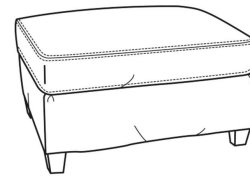

Breakers / 4445

DESCRIPTION:	Chair (34W)
OUTSIDE:	34"W x 40"D x 38"H
INSIDE:	25"W x 22"D
SEAT:	20"H
ARM:	22"H
COM:	Plain: 9.00 yds Repeat of 2-14": 11.25 yds Repeat of 15-27": 12.25 yds
WEIGHT:	75 lbs

L = available in leather
SC = available slipcovered

Standard Features:
 Box Border Back
 Saddle-Stitched
 May be shown with optional features

BREAKERS
 Standard Seat Cushion: Mayfair Seat
 Standard Back Pillow: Fiber Back

Also available:

Breakers / L4447
 Leather Ottoman (29W X 22D)
 Outside: 29W x 22D x 17H
 Inside: 0W x 0D

Breakers / 4447
 Ottoman (29W X 22D)
 Outside: 29W x 22D x 17H
 Inside: 0W x 0D

Breakers / 4447-SC
 Slipcovered Ottoman (29W X 22D)
 Outside: 29W x 22D x 17H
 Inside: 0W x 0D

Breakers / 4440
 Sofa (86W)
 Outside: 86W x 40D x 38H
 Inside: 76W x 22D