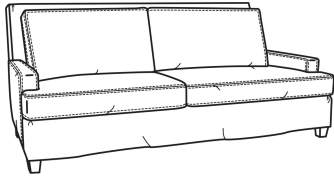

Breakers / 4445

DESCRIPTION:	Chair (34W)
OUTSIDE:	34"W x 40"D x 38"H
INSIDE:	25"W x 22"D
SEAT:	20"H
ARM:	22"H
COM:	Plain: 9.00 yds Repeat of 2-14": 11.25 yds Repeat of 15-27": 12.25 yds
WEIGHT:	75 lbs

L = available in leather
SC = available slipcovered

Standard Features:
 Box Border Back
 Saddle-Stitched
 May be shown with optional features

BREAKERS
 Standard Seat Cushion: Mayfair Seat
 Standard Back Pillow: Fiber Back

Also available:

Breakers / L4447
 Leather Ottoman (29W X 22D)
 Outside: 29W x 22D x 17H
 Inside: 0W x 0D

Breakers / 4447
 Ottoman (29W X 22D)
 Outside: 29W x 22D x 17H
 Inside: 0W x 0D

Breakers / 4447-SC
 Slipcovered Ottoman (29W X 22D)
 Outside: 29W x 22D x 17H
 Inside: 0W x 0D

Breakers / 4440
 Sofa (86W)
 Outside: 86W x 40D x 38H
 Inside: 76W x 22D

Breakers / 4444
 Loveseat (61W)
 Outside: 61W x 40D x 38H
 Inside: 51W x 22D

Breakers / 4440-SC
 Slipcovered Sofa (86W)
 Outside: 86W x 40D x 38H
 Inside: 76W x 22D

Breakers / 4444-SC
Slipcovered Loveseat (61W)
Outside: 61W x 40D x 38H
Inside: 51W x 22D