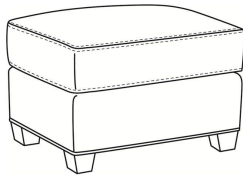

Breakers / 4445

DESCRIPTION:	Chair (34W)
OUTSIDE:	34"W x 40"D x 38"H
INSIDE:	25"W x 22"D
SEAT:	20"H
ARM:	22"H
COM:	Plain: 9.00 yds Repeat of 2-14": 11.25 yds Repeat of 15-27": 12.25 yds
WEIGHT:	75 lbs

L = available in leather
SC = available slipcovered

Standard Features:
 Box Border Back
 Saddle-Stitched
 May be shown with optional features

BREAKERS
 Standard Seat Cushion: Mayfair Seat
 Standard Back Pillow: Fiber Back

Also available:

Breakers / L4447
 Leather Ottoman (29W X 22D)
 Outside: 29W x 22D x 17H
 Inside: 0W x 0D