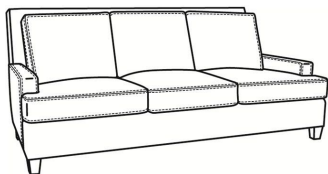

Breakers / 4445

DESCRIPTION:	Chair (34W)
OUTSIDE:	34"W x 40"D x 38"H
INSIDE:	25"W x 22"D
SEAT:	20"H
ARM:	22"H
COM:	Plain: 9.00 yds Repeat of 2-14": 11.25 yds Repeat of 15-27": 12.25 yds
WEIGHT:	75 lbs

L = available in leather
SC = available slipcovered

Standard Features:
 Box Border Back
 Saddle-Stitched
 May be shown with optional features

BREAKERS
 Standard Seat Cushion: Mayfair Seat
 Standard Back Pillow: Fiber Back

Also available:

Breakers / L4447
 Leather Ottoman (29W X 22D)
 Outside: 29W x 22D x 17H
 Inside: 0W x 0D

Breakers / 4447
 Ottoman (29W X 22D)
 Outside: 29W x 22D x 17H
 Inside: 0W x 0D

Breakers / 4447-SC
 Slipcovered Ottoman (29W X 22D)
 Outside: 29W x 22D x 17H
 Inside: 0W x 0D

Breakers / 4440
 Sofa (86W)
 Outside: 86W x 40D x 38H
 Inside: 76W x 22D