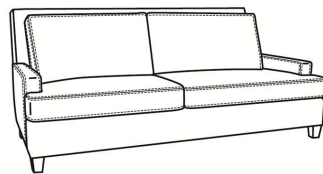

Breakers / 4445

DESCRIPTION:	Chair (34W)
OUTSIDE:	34"W x 40"D x 38"H
INSIDE:	25"W x 22"D
SEAT:	20"H
ARM:	22"H
COM:	Plain: 9.00 yds Repeat of 2-14": 11.25 yds Repeat of 15-27": 12.25 yds
WEIGHT:	75 lbs

L = available in leather
SC = available slipcovered

Standard Features:
 Box Border Back
 Saddle-Stitched
 May be shown with optional features

BREAKERS
 Standard Seat Cushion: Mayfair Seat
 Standard Back Pillow: Fiber Back

Also available:

Breakers / L4447
 Leather Ottoman (29W X 22D)
 Outside: 29W x 22D x 17H
 Inside: 0W x 0D

Breakers / 4447
 Ottoman (29W X 22D)
 Outside: 29W x 22D x 17H
 Inside: 0W x 0D

Breakers / 4447-SC
 Slipcovered Ottoman (29W X 22D)
 Outside: 29W x 22D x 17H
 Inside: 0W x 0D

Breakers / 4440
 Sofa (86W)
 Outside: 86W x 40D x 38H
 Inside: 76W x 22D