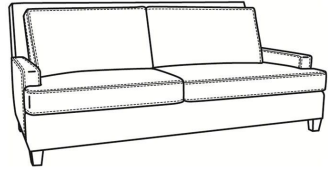

Standard Features:
 Box Border Back
 Saddle-Stitched
 May be shown with optional features

BREAKERS
 Standard Seat Cushion: Mayfair Seat
 Standard Back Pillow: Fiber Back

Also available:

Breakers / L4447
 Leather Ottoman (29W X 22D)
 Outside: 29W x 22D x 17H
 Inside: 0W x 0D

Breakers / 4447
 Ottoman (29W X 22D)
 Outside: 29W x 22D x 17H
 Inside: 0W x 0D

Breakers / 4447-SC
 Slipcovered Ottoman (29W X 22D)
 Outside: 29W x 22D x 17H
 Inside: 0W x 0D

Breakers / 4440
 Sofa (86W)
 Outside: 86W x 40D x 38H
 Inside: 76W x 22D

Breakers / 4444
 Loveseat (61W)
 Outside: 61W x 40D x 38H
 Inside: 51W x 22D

Breakers / 4440-SC
 Slipcovered Sofa (86W)
 Outside: 86W x 40D x 38H
 Inside: 76W x 22D

Breakers / 4444-SC
Slipcovered Loveseat (61W)
Outside: 61W x 40D x 38H
Inside: 51W x 22D

Breakers / 4445-SC
Slipcovered Chair (34W)
Outside: 34W x 40D x 38H
Inside: 25W x 22D

Breakers / L4440
Leather Sofa (86W)
Outside: 86W x 40D x 38H
Inside: 76W x 22D

Breakers / L4444
Leather Loveseat (61W)
Outside: 61W x 40D x 38H
Inside: 51W x 22D