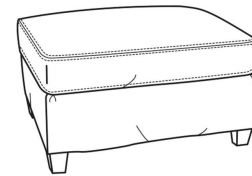

Breakers / 4447-SC
Slipcovered Ottoman (29W X 22D)
Outside: 29W x 22D x 17H
Inside: 0W x 0D