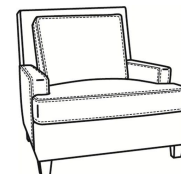

Breakers / 4445-SC

DESCRIPTION:	Chair (34W)
OUTSIDE:	34"W x 40"D x 38"H
INSIDE:	25"W x 22"D
SEAT:	20"H
ARM:	22"H
COM:	Plain: 9.00 yds Repeat of 2-14": 11.25 yds Repeat of 15-27": 12.25 yds
WEIGHT:	75 lbs

L = available in leather
SC = available slipcovered

Standard Features:
 Box Border Back
 Saddle-Stitched
 May be shown with optional features

BREAKERS
 Standard Seat Cushion: Mayfair Seat
 Standard Back Pillow: Fiber Back

Also available:

Breakers / L4447
 Leather Ottoman (29W X 22D)
 Outside: 29W x 22D x 17H
 Inside: 0W x 0D

Breakers / 4447
 Ottoman (29W X 22D)
 Outside: 29W x 22D x 17H
 Inside: 0W x 0D

Breakers / 4447-SC
 Slipcovered Ottoman (29W X 22D)
 Outside: 29W x 22D x 17H
 Inside: 0W x 0D

Breakers / 4440
 Sofa (86W)
 Outside: 86W x 40D x 38H
 Inside: 76W x 22D

Breakers / 4444
 Loveseat (61W)
 Outside: 61W x 40D x 38H
 Inside: 51W x 22D

Breakers / 4445
 Chair (34W)
 Outside: 34W x 40D x 38H
 Inside: 25W x 22D