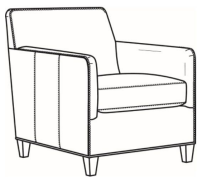

Miranda / 4451-05

DESCRIPTION:	Chair (28.5W)
OUTSIDE:	28.5"W x 34"D x 33"H
INSIDE:	21"W x 21"D
SEAT:	19"H
ARM:	25"H
COM:	Plain: 7.50 yds Repeat of 2-14": 9.50 yds Repeat of 15-27": 10.25 yds
WEIGHT:	65 lbs

L = available in leather

Standard Features:

- Tight Back
- French Seamed
- Standard with small nail trim
- May be shown with optional features

MIRANDA

Standard Seat Cushion: Hallmark Seat

Also available:

Miranda / L4451-07
Leather Ottoman (25.5W X 19D)
Outside: 25.5W x 19D x 16.5H
Inside: 0W x 0D

Miranda / 4451-07
Ottoman (25.5W X 19D)
Outside: 25.5W x 19D x 16.5H
Inside: 0W x 0D

Miranda / 4451-05SW
Swivel Chair (28.5W)
Outside: 28.5W x 34D x 33H
Inside: 21W x 21D

Miranda / L4451-05
Leather Chair (28.5W)
Outside: 28.5W x 34D x 33H
Inside: 21W x 21D

Miranda / L4451-05SW
Leather Swivel Chair (28.5W)
Outside: 28.5W x 34D x 33H
Inside: 21W x 21D