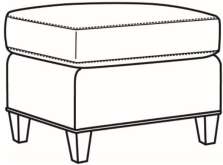

Miranda / 4451-05

DESCRIPTION:	Chair (28.5W)
OUTSIDE:	28.5"W x 34"D x 33"H
INSIDE:	21"W x 21"D
SEAT:	19"H
ARM:	25"H
COM:	Plain: 7.50 yds Repeat of 2-14": 9.50 yds Repeat of 15-27": 10.25 yds
WEIGHT:	65 lbs

L = available in leather

Standard Features:

- Tight Back
- French Seamed
- Standard with small nail trim
- May be shown with optional features

MIRANDA

Standard Seat Cushion: Hallmark Seat

Also available:

Miranda / L4451-07
Leather Ottoman (25.5W X 19D)
Outside: 25.5W x 19D x 16.5H
Inside: 0W x 0D

Miranda / 4451-07
Ottoman (25.5W X 19D)
Outside: 25.5W x 19D x 16.5H
Inside: 0W x 0D

Miranda / 4451-05SW
Swivel Chair (28.5W)
Outside: 28.5W x 34D x 33H
Inside: 21W x 21D

Miranda / L4451-05
Leather Chair (28.5W)
Outside: 28.5W x 34D x 33H
Inside: 21W x 21D

Miranda / L4451-05SW
Leather Swivel Chair (28.5W)
Outside: 28.5W x 34D x 33H
Inside: 21W x 21D