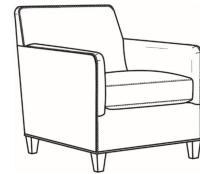

**Miranda / 4451-05SW**

DESCRIPTION:	Swivel Chair (28.5W)
OUTSIDE:	28.5"W x 34"D x 33"H
INSIDE:	21"W x 21"D
SEAT:	19"H
ARM:	25"H
COM:	Plain: 8.00 yds Repeat of 2-14": 10.00 yds Repeat of 15-27": 11.00 yds
WEIGHT:	65 lbs

**L** = available in leather

**Standard Features:**

Tight Back

French Seamed

Standard with small nail trim

May be shown with optional features

**MIRANDA**

Standard Seat Cushion: Hallmark Seat

Also available:

Miranda / L4451-07  
Leather Ottoman (25.5W X 19D)  
Outside: 25.5W x 19D x 16.5H  
Inside: 0W x 0D

Miranda / 4451-07  
Ottoman (25.5W X 19D)  
Outside: 25.5W x 19D x 16.5H  
Inside: 0W x 0D

Miranda / 4451-05  
Chair (28.5W)  
Outside: 28.5W x 34D x 33H  
Inside: 21W x 21D

Miranda / L4451-05  
Leather Chair (28.5W)  
Outside: 28.5W x 34D x 33H  
Inside: 21W x 21D

Miranda / L4451-05SW  
Leather Swivel Chair (28.5W)  
Outside: 28.5W x 34D x 33H  
Inside: 21W x 21D