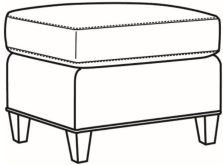

**Miranda / 4451-05SW**

DESCRIPTION:	Swivel Chair (28.5W)
OUTSIDE:	28.5"W x 34"D x 33"H
INSIDE:	21"W x 21"D
SEAT:	19"H
ARM:	25"H
COM:	Plain: 8.00 yds Repeat of 2-14": 10.00 yds Repeat of 15-27": 11.00 yds
WEIGHT:	65 lbs

**L** = available in leather

**Standard Features:**

Tight Back

French Seamed

Standard with small nail trim

May be shown with optional features

**MIRANDA**

Standard Seat Cushion: Hallmark Seat

Also available:

Miranda / L4451-07  
Leather Ottoman (25.5W X 19D)  
Outside: 25.5W x 19D x 16.5H  
Inside: 0W x 0D

Miranda / 4451-07  
Ottoman (25.5W X 19D)  
Outside: 25.5W x 19D x 16.5H  
Inside: 0W x 0D

Miranda / 4451-05  
Chair (28.5W)  
Outside: 28.5W x 34D x 33H  
Inside: 21W x 21D

Miranda / L4451-05  
Leather Chair (28.5W)  
Outside: 28.5W x 34D x 33H  
Inside: 21W x 21D

Miranda / L4451-05SW  
Leather Swivel Chair (28.5W)  
Outside: 28.5W x 34D x 33H  
Inside: 21W x 21D