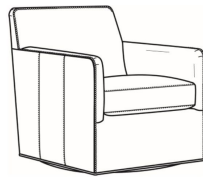

**Miranda / 4451-05SW**

DESCRIPTION:	Swivel Chair (28.5W)
OUTSIDE:	28.5"W x 34"D x 33"H
INSIDE:	21"W x 21"D
SEAT:	19"H
ARM:	25"H
COM:	Plain: 8.00 yds Repeat of 2-14": 10.00 yds Repeat of 15-27": 11.00 yds
WEIGHT:	65 lbs

Also available:

Miranda / L4451-07  
Leather Ottoman (25.5W X 19D)  
Outside: 25.5W x 19D x 16.5H  
Inside: 0W x 0D

Miranda / 4451-07  
Ottoman (25.5W X 19D)  
Outside: 25.5W x 19D x 16.5H  
Inside: 0W x 0D

Miranda / 4451-05  
Chair (28.5W)  
Outside: 28.5W x 34D x 33H  
Inside: 21W x 21D

Miranda / L4451-05  
Leather Chair (28.5W)  
Outside: 28.5W x 34D x 33H  
Inside: 21W x 21D

Miranda / L4451-05SW  
Leather Swivel Chair (28.5W)  
Outside: 28.5W x 34D x 33H  
Inside: 21W x 21D