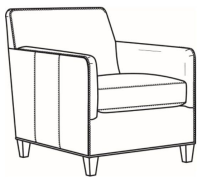

**Miranda / 4451-05SW**

DESCRIPTION:	Swivel Chair (28.5W)
OUTSIDE:	28.5"W x 34"D x 33"H
INSIDE:	21"W x 21"D
SEAT:	19"H
ARM:	25"H
COM:	Plain: 8.00 yds Repeat of 2-14": 10.00 yds Repeat of 15-27": 11.00 yds
WEIGHT:	65 lbs

Also available:

Miranda / L4451-07  
Leather Ottoman (25.5W X 19D)  
Outside: 25.5W x 19D x 16.5H  
Inside: 0W x 0D

Miranda / 4451-07  
Ottoman (25.5W X 19D)  
Outside: 25.5W x 19D x 16.5H  
Inside: 0W x 0D

Miranda / 4451-05  
Chair (28.5W)  
Outside: 28.5W x 34D x 33H  
Inside: 21W x 21D

Miranda / L4451-05  
Leather Chair (28.5W)  
Outside: 28.5W x 34D x 33H  
Inside: 21W x 21D

Miranda / L4451-05SW  
Leather Swivel Chair (28.5W)  
Outside: 28.5W x 34D x 33H  
Inside: 21W x 21D