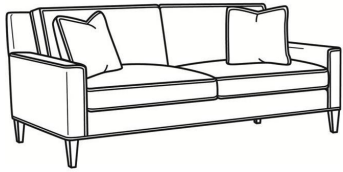

Dawson / 4550-21

DESCRIPTION:	Long Sofa (94W)
OUTSIDE:	94"W x 40"D x 35"H
INSIDE:	84.5"W x 22"D
SEAT:	19.5"H
ARM:	24"H
BACK RAIL:	35"H
THROW PILLOWS:	2 - 20"
COM:	Plain: 19.50 yds Repeat of 2-14": 24.50 yds Repeat of 15-27": 26.50 yds
WEIGHT:	170 lbs

Standard Features:
Box Border Back
May be shown with optional features

DAWSON
Standard Seat Cushion: Hallmark Seat
Standard Back Pillow: Fiber Back

Also available:

Dawson / 4550-20
Sofa (84W)
Outside: 84W x 40D x 35H
Inside: 74.5W x 22D

Dawson / 4550-22
Apt Sofa (76W)
Outside: 76W x 40D x 35H
Inside: 66.5W x 22D