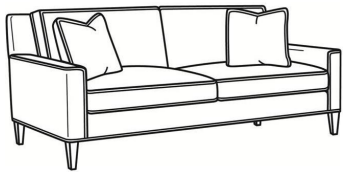

Dawson / 4550-22

DESCRIPTION: Apt Sofa (76W)
 OUTSIDE: 76"W x 40"D x 35"H
 INSIDE: 66.5"W x 22"D
 SEAT: 19.5"H
 ARM: 24"H
 BACK RAIL: 35"H
 THROW PILLOWS: 2 - 20"
 COM: Plain: 18.00 yds
 Repeat of 2-14": 22.50 yds
 Repeat of 15-27": 24.50 yds
 WEIGHT: 160 lbs

Standard Features:

Box Border Back
 May be shown with optional features

DAWSON

Standard Seat Cushion: Hallmark Seat
 Standard Back Pillow: Fiber Back

Also available:

Dawson / 4550-20
 Sofa (84W)
 Outside: 84W x 40D x 35H
 Inside: 74.5W x 22D

Dawson / 4550-21
 Long Sofa (94W)
 Outside: 94W x 40D x 35H
 Inside: 84.5W x 22D