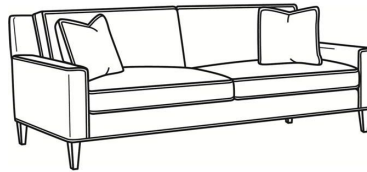

Dawson / 4550-22

DESCRIPTION: Apt Sofa (76W)
 OUTSIDE: 76"W x 40"D x 35"H
 INSIDE: 66.5"W x 22"D
 SEAT: 19.5"H
 ARM: 24"H
 BACK RAIL: 35"H
 THROW PILLOWS: 2 - 20"
 COM: Plain: 18.00 yds
 Repeat of 2-14": 22.50 yds
 Repeat of 15-27": 24.50 yds
 WEIGHT: 160 lbs

Standard Features:

Box Border Back
 May be shown with optional features

DAWSON

Standard Seat Cushion: Hallmark Seat
 Standard Back Pillow: Fiber Back

Also available:

Dawson / 4550-20
 Sofa (84W)
 Outside: 84W x 40D x 35H
 Inside: 74.5W x 22D

Dawson / 4550-21
 Long Sofa (94W)
 Outside: 94W x 40D x 35H
 Inside: 84.5W x 22D