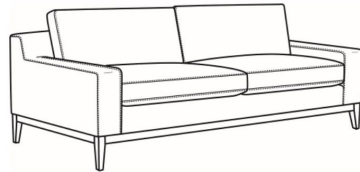

Claude / 4700-05

DESCRIPTION:	Chair (41W)
OUTSIDE:	41"W x 41"D x 35"H
INSIDE:	27"W x 24"D
SEAT:	21"H
ARM:	22.5"H
BACK RAIL:	28"H
COM:	Plain: 8.50 yds Repeat of 2-14": 10.75 yds Repeat of 15-27": 11.50 yds
WEIGHT:	75 lbs

Standard Features:

- Box Border Back
- French Seamed
- Oak wood base. Wood grain pattern is a natural characteristic of oak
- May be shown with optional features

CLAUDE

Standard Seat Cushion:	Hallmark Seat
Standard Back Pillow:	Fiber Back

Also available:

Claude / 4700-07
Ottoman (32W X 24D)
Outside: 32W x 24D x 18.5H
Inside: 0W x 0D

Claude / 4700-20
Sofa (85W)
Outside: 85W x 41D x 35H
Inside: 71W x 24D

Claude / 4700-21
Long Sofa (97W)
Outside: 97W x 41D x 35H
Inside: 83W x 24D