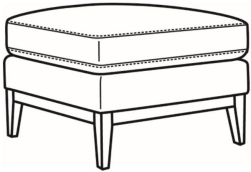

Claude / 4700-05

DESCRIPTION:	Chair (41W)
OUTSIDE:	41"W x 41"D x 35"H
INSIDE:	27"W x 24"D
SEAT:	21"H
ARM:	22.5"H
BACK RAIL:	28"H
COM:	Plain: 8.50 yds Repeat of 2-14": 10.75 yds Repeat of 15-27": 11.50 yds
WEIGHT:	75 lbs

Standard Features:

- Box Border Back
- French Seamed
- Oak wood base. Wood grain pattern is a natural characteristic of oak
- May be shown with optional features

CLAUDE

Standard Seat Cushion:	Hallmark Seat
Standard Back Pillow:	Fiber Back

Also available:

Claude / 4700-07
Ottoman (32W X 24D)
Outside: 32W x 24D x 18.5H
Inside: 0W x 0D

Claude / 4700-20
Sofa (85W)
Outside: 85W x 41D x 35H
Inside: 71W x 24D

Claude / 4700-21
Long Sofa (97W)
Outside: 97W x 41D x 35H
Inside: 83W x 24D