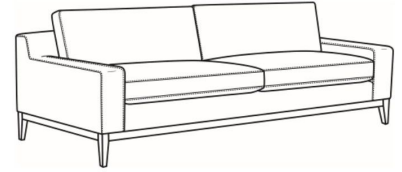

Claude / 4700-05

DESCRIPTION:	Chair (41W)
OUTSIDE:	41"W x 41"D x 35"H
INSIDE:	27"W x 24"D
SEAT:	21"H
ARM:	22.5"H
BACK RAIL:	28"H
COM:	Plain: 8.50 yds Repeat of 2-14": 10.75 yds Repeat of 15-27": 11.50 yds
WEIGHT:	75 lbs

Standard Features:

- Box Border Back
- French Seamed
- Oak wood base. Wood grain pattern is a natural characteristic of oak
- May be shown with optional features

CLAUDE

Standard Seat Cushion:	Hallmark Seat
Standard Back Pillow:	Fiber Back

Also available:

Claude / 4700-07
Ottoman (32W X 24D)
Outside: 32W x 24D x 18.5H
Inside: 0W x 0D

Claude / 4700-20
Sofa (85W)
Outside: 85W x 41D x 35H
Inside: 71W x 24D

Claude / 4700-21
Long Sofa (97W)
Outside: 97W x 41D x 35H
Inside: 83W x 24D