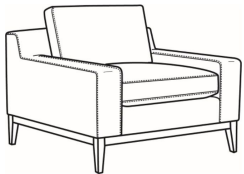

**Claude / 4700-20**

DESCRIPTION:	Sofa (85W)
OUTSIDE:	85"W x 41"D x 35"H
INSIDE:	71"W x 24"D
SEAT:	21"H
ARM:	22.5"H
BACK RAIL:	28"H
COM:	Plain: 15.00 yds Repeat of 2-14": 18.75 yds Repeat of 15-27": 20.25 yds
WEIGHT:	150 lbs

Standard Features:

Box Border Back

French Seamed

Oak wood base. Wood grain pattern is a natural characteristic of oak

May be shown with optional features

**CLAUDE**

Standard Seat Cushion:	Hallmark Seat
Standard Back Pillow:	Fiber Back

---

Also available:

Claude / 4700-05  
Chair (41W)  
Outside: 41W x 41D x 35H  
Inside: 27W x 24D

Claude / 4700-21  
Long Sofa (97W)  
Outside: 97W x 41D x 35H  
Inside: 83W x 24D