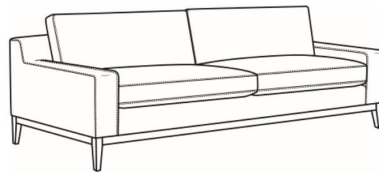

**Claude / 4700-20**

DESCRIPTION:	Sofa (85W)
OUTSIDE:	85"W x 41"D x 35"H
INSIDE:	71"W x 24"D
SEAT:	21"H
ARM:	22.5"H
BACK RAIL:	28"H
COM:	Plain: 15.00 yds Repeat of 2-14": 18.75 yds Repeat of 15-27": 20.25 yds
WEIGHT:	150 lbs

Standard Features:

Box Border Back

French Seamed

Oak wood base. Wood grain pattern is a natural characteristic of oak

May be shown with optional features

**CLAUDE**

Standard Seat Cushion:	Hallmark Seat
Standard Back Pillow:	Fiber Back

---

Also available:

Claude / 4700-05  
Chair (41W)  
Outside: 41W x 41D x 35H  
Inside: 27W x 24D

Claude / 4700-21  
Long Sofa (97W)  
Outside: 97W x 41D x 35H  
Inside: 83W x 24D