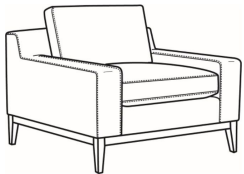

Claude / 4700-21

DESCRIPTION:	Long Sofa (97W)
OUTSIDE:	97"W x 41"D x 35"H
INSIDE:	83"W x 24"D
SEAT:	21"H
ARM:	22.5"H
BACK RAIL:	28"H
COM:	Plain: 15.00 yds Repeat of 2-14": 18.75 yds Repeat of 15-27": 20.25 yds
WEIGHT:	165 lbs

Standard Features:

Box Border Back

French Seamed

Oak wood base. Wood grain pattern is a natural characteristic of oak

May be shown with optional features

	CLAUDE
Standard Seat Cushion:	Hallmark Seat
Standard Back Pillow:	Fiber Back

Also available:

Claude / 4700-05
Chair (41W)
Outside: 41W x 41D x 35H
Inside: 27W x 24D

Claude / 4700-20
Sofa (85W)
Outside: 85W x 41D x 35H
Inside: 71W x 24D