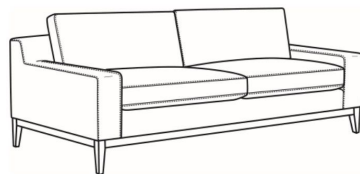

Claude / 4700-21

DESCRIPTION:	Long Sofa (97W)
OUTSIDE:	97"W x 41"D x 35"H
INSIDE:	83"W x 24"D
SEAT:	21"H
ARM:	22.5"H
BACK RAIL:	28"H
COM:	Plain: 15.00 yds Repeat of 2-14": 18.75 yds Repeat of 15-27": 20.25 yds
WEIGHT:	165 lbs

Standard Features:

Box Border Back

French Seamed

Oak wood base. Wood grain pattern is a natural characteristic of oak

May be shown with optional features

	CLAUDE
Standard Seat Cushion:	Hallmark Seat
Standard Back Pillow:	Fiber Back

Also available:

Claude / 4700-05
Chair (41W)
Outside: 41W x 41D x 35H
Inside: 27W x 24D

Claude / 4700-20
Sofa (85W)
Outside: 85W x 41D x 35H
Inside: 71W x 24D