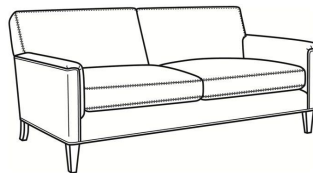

Digby / 5130

DESCRIPTION: Sofa (83.5W)
 OUTSIDE: 83.5"W x 37"D x 34"H
 INSIDE: 74"W x 21.5"D
 SEAT: 21"H
 ARM: 25"H
 COM: Plain: 14.00 yds
 Repeat of 2-14": 17.50 yds
 Repeat of 15-27": 19.00 yds
 WEIGHT: 145 lbs

L = available in leather

Standard Features:

Tight Back

Saddle-Stitched

May be shown with optional features

DIGBY

Standard Seat Cushion: Hallmark Seat

Also available:

Digby / 5131
 Long Sofa (95.5W)
 Outside: 95.5W x 37D x 34H
 Inside: 86W x 21.5D

Digby / 5132
 Apt Sofa (72.5W)
 Outside: 72.5W x 37D x 34H
 Inside: 63W x 21.5D

Digby / 5134
 Loveseat (58.5W)
 Outside: 58.5W x 37D x 34H
 Inside: 49W x 21.5D

Digby / 5135
 Chair (30W)
 Outside: 30W x 37D x 34H
 Inside: 22W x 21.5D

Digby / 5135-CH
 Channel Back Chair (30W)
 Outside: 30W x 37D x 34H
 Inside: 22W x 21.5D

Digby / L5130
 Leather Sofa (83.5W)
 Outside: 83.5W x 37D x 34H
 Inside: 74W x 21.5D