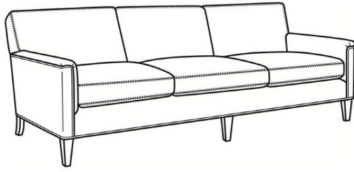

Digby / 5130

DESCRIPTION: Sofa (83.5W)
 OUTSIDE: 83.5"W x 37"D x 34"H
 INSIDE: 74"W x 21.5"D
 SEAT: 21"H
 ARM: 25"H
 COM: Plain: 14.00 yds
 Repeat of 2-14": 17.50 yds
 Repeat of 15-27": 19.00 yds
 WEIGHT: 145 lbs

L = available in leather

Standard Features:

Tight Back

Saddle-Stitched

May be shown with optional features

DIGBY

Standard Seat Cushion: Hallmark Seat

Also available:

Digby / 5131
 Long Sofa (95.5W)
 Outside: 95.5W x 37D x 34H
 Inside: 86W x 21.5D

Digby / 5132
 Apt Sofa (72.5W)
 Outside: 72.5W x 37D x 34H
 Inside: 63W x 21.5D

Digby / 5134
 Loveseat (58.5W)
 Outside: 58.5W x 37D x 34H
 Inside: 49W x 21.5D

Digby / 5135
 Chair (30W)
 Outside: 30W x 37D x 34H
 Inside: 22W x 21.5D

Digby / 5135-CH
 Channel Back Chair (30W)
 Outside: 30W x 37D x 34H
 Inside: 22W x 21.5D

Digby / L5130
 Leather Sofa (83.5W)
 Outside: 83.5W x 37D x 34H
 Inside: 74W x 21.5D