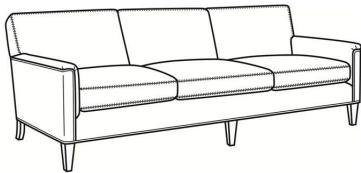

Digby / 5130

DESCRIPTION: Sofa (83.5W)
 OUTSIDE: 83.5"W x 37"D x 34"H
 INSIDE: 74"W x 21.5"D
 SEAT: 21"H
 ARM: 25"H
 COM: Plain: 14.00 yds
 Repeat of 2-14": 17.50 yds
 Repeat of 15-27": 19.00 yds
 WEIGHT: 145 lbs

L = available in leather

Standard Features:

Tight Back

Saddle-Stitched

May be shown with optional features

DIGBY

Standard Seat Cushion: Hallmark Seat

Also available:

Digby / 5131
 Long Sofa (95.5W)
 Outside: 95.5W x 37D x 34H
 Inside: 86W x 21.5D

Digby / 5132
 Apt Sofa (72.5W)
 Outside: 72.5W x 37D x 34H
 Inside: 63W x 21.5D

Digby / 5134
 Loveseat (58.5W)
 Outside: 58.5W x 37D x 34H
 Inside: 49W x 21.5D

Digby / 5135
 Chair (30W)
 Outside: 30W x 37D x 34H
 Inside: 22W x 21.5D

Digby / 5135-CH
 Channel Back Chair (30W)
 Outside: 30W x 37D x 34H
 Inside: 22W x 21.5D

Digby / L5130
 Leather Sofa (83.5W)
 Outside: 83.5W x 37D x 34H
 Inside: 74W x 21.5D