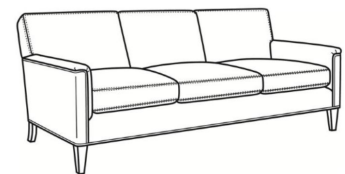

Digby / 5130

DESCRIPTION: Sofa (83.5W)
 OUTSIDE: 83.5"W x 37"D x 34"H
 INSIDE: 74"W x 21.5"D
 SEAT: 21"H
 ARM: 25"H
 COM: Plain: 14.00 yds
 Repeat of 2-14": 17.50 yds
 Repeat of 15-27": 19.00 yds
 WEIGHT: 145 lbs

Digby / 5131
 Long Sofa (95.5W)
 Outside: 95.5W x 37D x 34H
 Inside: 86W x 21.5D

Digby / 5132
 Apt Sofa (72.5W)
 Outside: 72.5W x 37D x 34H
 Inside: 63W x 21.5D

Digby / 5134
 Loveseat (58.5W)
 Outside: 58.5W x 37D x 34H
 Inside: 49W x 21.5D

Digby / 5135
 Chair (30W)
 Outside: 30W x 37D x 34H
 Inside: 22W x 21.5D

Digby / 5135-CH
 Channel Back Chair (30W)
 Outside: 30W x 37D x 34H
 Inside: 22W x 21.5D

Digby / L5130
 Leather Sofa (83.5W)
 Outside: 83.5W x 37D x 34H
 Inside: 74W x 21.5D