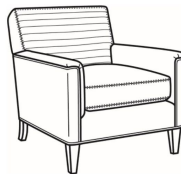

Digby / 5130

DESCRIPTION: Sofa (83.5W)
 OUTSIDE: 83.5"W x 37"D x 34"H
 INSIDE: 74"W x 21.5"D
 SEAT: 21"H
 ARM: 25"H
 COM: Plain: 14.00 yds
 Repeat of 2-14": 17.50 yds
 Repeat of 15-27": 19.00 yds
 WEIGHT: 145 lbs

L = available in leather

Standard Features:

Tight Back

Saddle-Stitched

May be shown with optional features

DIGBY

Standard Seat Cushion: Hallmark Seat

Also available:

Digby / 5131
 Long Sofa (95.5W)
 Outside: 95.5W x 37D x 34H
 Inside: 86W x 21.5D

Digby / 5132
 Apt Sofa (72.5W)
 Outside: 72.5W x 37D x 34H
 Inside: 63W x 21.5D

Digby / 5134
 Loveseat (58.5W)
 Outside: 58.5W x 37D x 34H
 Inside: 49W x 21.5D

Digby / 5135
 Chair (30W)
 Outside: 30W x 37D x 34H
 Inside: 22W x 21.5D

Digby / 5135-CH
 Channel Back Chair (30W)
 Outside: 30W x 37D x 34H
 Inside: 22W x 21.5D

Digby / L5130
 Leather Sofa (83.5W)
 Outside: 83.5W x 37D x 34H
 Inside: 74W x 21.5D