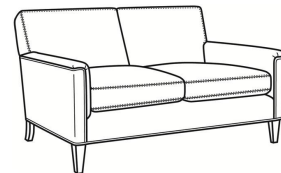

Digby / 5130

DESCRIPTION: Sofa (83.5W)
 OUTSIDE: 83.5"W x 37"D x 34"H
 INSIDE: 74"W x 21.5"D
 SEAT: 21"H
 ARM: 25"H
 COM: Plain: 14.00 yds
 Repeat of 2-14": 17.50 yds
 Repeat of 15-27": 19.00 yds
 WEIGHT: 145 lbs

L = available in leather

Standard Features:

Tight Back

Saddle-Stitched

May be shown with optional features

DIGBY

Standard Seat Cushion: Hallmark Seat

Also available:

Digby / 5131
 Long Sofa (95.5W)
 Outside: 95.5W x 37D x 34H
 Inside: 86W x 21.5D

Digby / 5132
 Apt Sofa (72.5W)
 Outside: 72.5W x 37D x 34H
 Inside: 63W x 21.5D

Digby / 5134
 Loveseat (58.5W)
 Outside: 58.5W x 37D x 34H
 Inside: 49W x 21.5D

Digby / 5135
 Chair (30W)
 Outside: 30W x 37D x 34H
 Inside: 22W x 21.5D

Digby / 5135-CH
 Channel Back Chair (30W)
 Outside: 30W x 37D x 34H
 Inside: 22W x 21.5D

Digby / L5130
 Leather Sofa (83.5W)
 Outside: 83.5W x 37D x 34H
 Inside: 74W x 21.5D