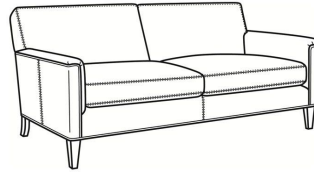

Digby / L5132
Leather Apt Sofa (72.5W)
Outside: 72.5W x 37D x 34H
Inside: 63W x 21.5D