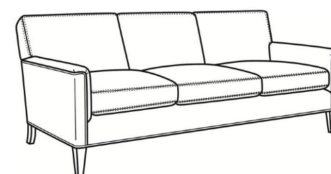

Digby / 5131

DESCRIPTION: Long Sofa (95.5W)
 OUTSIDE: 95.5"W x 37"D x 34"H
 INSIDE: 86"W x 21.5"D
 SEAT: 21"H
 ARM: 25"H
 COM: Plain: 17.00 yds
 Repeat of 2-14": 21.25 yds
 Repeat of 15-27": 23.00 yds
 WEIGHT: 165 lbs

Digby / 5130
 Sofa (83.5W)
 Outside: 83.5W x 37D x 34H
 Inside: 74W x 21.5D

Digby / 5132
 Apt Sofa (72.5W)
 Outside: 72.5W x 37D x 34H
 Inside: 63W x 21.5D

Digby / 5134
 Loveseat (58.5W)
 Outside: 58.5W x 37D x 34H
 Inside: 49W x 21.5D

Digby / 5135
 Chair (30W)
 Outside: 30W x 37D x 34H
 Inside: 22W x 21.5D

Digby / 5135-CH
 Channel Back Chair (30W)
 Outside: 30W x 37D x 34H
 Inside: 22W x 21.5D

Digby / L5130
 Leather Sofa (83.5W)
 Outside: 83.5W x 37D x 34H
 Inside: 74W x 21.5D