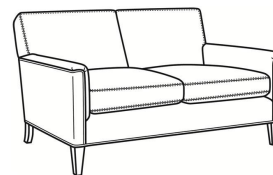

Digby / 5131

DESCRIPTION: Long Sofa (95.5W)
 OUTSIDE: 95.5"W x 37"D x 34"H
 INSIDE: 86"W x 21.5"D
 SEAT: 21"H
 ARM: 25"H
 COM: Plain: 17.00 yds
 Repeat of 2-14": 21.25 yds
 Repeat of 15-27": 23.00 yds
 WEIGHT: 165 lbs

L = available in leather

Standard Features:

Tight Back

Saddle-Stitched

May be shown with optional features

DIGBY

Standard Seat Cushion: Hallmark Seat

Also available:

Digby / 5130
 Sofa (83.5W)
 Outside: 83.5W x 37D x 34H
 Inside: 74W x 21.5D

Digby / 5132
 Apt Sofa (72.5W)
 Outside: 72.5W x 37D x 34H
 Inside: 63W x 21.5D

Digby / 5134
 Loveseat (58.5W)
 Outside: 58.5W x 37D x 34H
 Inside: 49W x 21.5D

Digby / 5135
 Chair (30W)
 Outside: 30W x 37D x 34H
 Inside: 22W x 21.5D

Digby / 5135-CH
 Channel Back Chair (30W)
 Outside: 30W x 37D x 34H
 Inside: 22W x 21.5D

Digby / L5130
 Leather Sofa (83.5W)
 Outside: 83.5W x 37D x 34H
 Inside: 74W x 21.5D