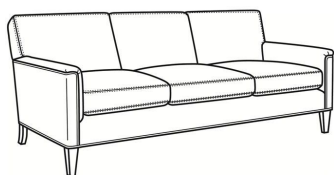

Digby / 5131

DESCRIPTION: Long Sofa (95.5W)
 OUTSIDE: 95.5"W x 37"D x 34"H
 INSIDE: 86"W x 21.5"D
 SEAT: 21"H
 ARM: 25"H
 COM: Plain: 17.00 yds
 Repeat of 2-14": 21.25 yds
 Repeat of 15-27": 23.00 yds
 WEIGHT: 165 lbs

L = available in leather

Standard Features:

Tight Back

Saddle-Stitched

May be shown with optional features

DIGBY

Standard Seat Cushion: Hallmark Seat

Also available:

Digby / 5130
 Sofa (83.5W)
 Outside: 83.5W x 37D x 34H
 Inside: 74W x 21.5D

Digby / 5132
 Apt Sofa (72.5W)
 Outside: 72.5W x 37D x 34H
 Inside: 63W x 21.5D

Digby / 5134
 Loveseat (58.5W)
 Outside: 58.5W x 37D x 34H
 Inside: 49W x 21.5D

Digby / 5135
 Chair (30W)
 Outside: 30W x 37D x 34H
 Inside: 22W x 21.5D

Digby / 5135-CH
 Channel Back Chair (30W)
 Outside: 30W x 37D x 34H
 Inside: 22W x 21.5D

Digby / L5130
 Leather Sofa (83.5W)
 Outside: 83.5W x 37D x 34H
 Inside: 74W x 21.5D