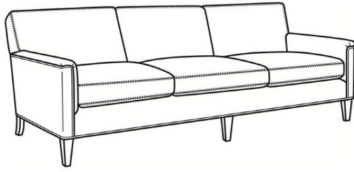

Digby / 5131

DESCRIPTION: Long Sofa (95.5W)
 OUTSIDE: 95.5"W x 37"D x 34"H
 INSIDE: 86"W x 21.5"D
 SEAT: 21"H
 ARM: 25"H
 COM: Plain: 17.00 yds
 Repeat of 2-14": 21.25 yds
 Repeat of 15-27": 23.00 yds
 WEIGHT: 165 lbs

L = available in leather

Standard Features:

Tight Back

Saddle-Stitched

May be shown with optional features

DIGBY

Standard Seat Cushion: Hallmark Seat

Also available:

Digby / 5130
 Sofa (83.5W)
 Outside: 83.5W x 37D x 34H
 Inside: 74W x 21.5D

Digby / 5132
 Apt Sofa (72.5W)
 Outside: 72.5W x 37D x 34H
 Inside: 63W x 21.5D

Digby / 5134
 Loveseat (58.5W)
 Outside: 58.5W x 37D x 34H
 Inside: 49W x 21.5D

Digby / 5135
 Chair (30W)
 Outside: 30W x 37D x 34H
 Inside: 22W x 21.5D

Digby / 5135-CH
 Channel Back Chair (30W)
 Outside: 30W x 37D x 34H
 Inside: 22W x 21.5D

Digby / L5130
 Leather Sofa (83.5W)
 Outside: 83.5W x 37D x 34H
 Inside: 74W x 21.5D