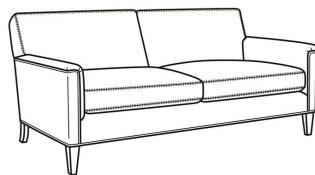

Digby / 5131

DESCRIPTION: Long Sofa (95.5W)
 OUTSIDE: 95.5"W x 37"D x 34"H
 INSIDE: 86"W x 21.5"D
 SEAT: 21"H
 ARM: 25"H
 COM: Plain: 17.00 yds
 Repeat of 2-14": 21.25 yds
 Repeat of 15-27": 23.00 yds
 WEIGHT: 165 lbs

L = available in leather

Standard Features:

Tight Back

Saddle-Stitched

May be shown with optional features

DIGBY

Standard Seat Cushion: Hallmark Seat

Also available:

Digby / 5130
 Sofa (83.5W)
 Outside: 83.5W x 37D x 34H
 Inside: 74W x 21.5D

Digby / 5132
 Apt Sofa (72.5W)
 Outside: 72.5W x 37D x 34H
 Inside: 63W x 21.5D

Digby / 5134
 Loveseat (58.5W)
 Outside: 58.5W x 37D x 34H
 Inside: 49W x 21.5D

Digby / 5135
 Chair (30W)
 Outside: 30W x 37D x 34H
 Inside: 22W x 21.5D

Digby / 5135-CH
 Channel Back Chair (30W)
 Outside: 30W x 37D x 34H
 Inside: 22W x 21.5D

Digby / L5130
 Leather Sofa (83.5W)
 Outside: 83.5W x 37D x 34H
 Inside: 74W x 21.5D