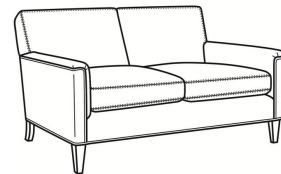

Digby / 5135

DESCRIPTION:	Chair (30W)
OUTSIDE:	30"W x 37"D x 34"H
INSIDE:	22"W x 21.5"D
SEAT:	21"H
ARM:	25"H
COM:	Plain: 7.00 yds Repeat of 2-14": 8.75 yds Repeat of 15-27": 9.50 yds
WEIGHT:	65 lbs

L = available in leather

Standard Features:

Tight Back

Saddle-Stitched

May be shown with optional features

DIGBY

Standard Seat Cushion: Hallmark Seat

Also available:

Digby / L5137
Leather Ottoman (27W X 21D)
Outside: 27W x 21D x 17.5H
Inside: 0W x 0D

Digby / 5137
Ottoman (27W X 21D)
Outside: 27W x 21D x 17.5H
Inside: 0W x 0D

Digby / 5130
Sofa (83.5W)
Outside: 83.5W x 37D x 34H
Inside: 74W x 21.5D

Digby / 5131
Long Sofa (95.5W)
Outside: 95.5W x 37D x 34H
Inside: 86W x 21.5D

Digby / 5132
Apt Sofa (72.5W)
Outside: 72.5W x 37D x 34H
Inside: 63W x 21.5D

Digby / 5134
Loveseat (58.5W)
Outside: 58.5W x 37D x 34H
Inside: 49W x 21.5D

Digby / 5135-CH
Channel Back Chair (30W)
Outside: 30W x 37D x 34H
Inside: 22W x 21.5D