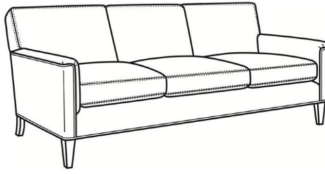

Digby / 5135

DESCRIPTION:	Chair (30W)
OUTSIDE:	30"W x 37"D x 34"H
INSIDE:	22"W x 21.5"D
SEAT:	21"H
ARM:	25"H
COM:	Plain: 7.00 yds Repeat of 2-14": 8.75 yds Repeat of 15-27": 9.50 yds
WEIGHT:	65 lbs

L = available in leather

Standard Features:

Tight Back

Saddle-Stitched

May be shown with optional features

DIGBY

Standard Seat Cushion: Hallmark Seat

Also available:

Digby / L5137
Leather Ottoman (27W X 21D)
Outside: 27W x 21D x 17.5H
Inside: 0W x 0D

Digby / 5137
Ottoman (27W X 21D)
Outside: 27W x 21D x 17.5H
Inside: 0W x 0D

Digby / 5130
Sofa (83.5W)
Outside: 83.5W x 37D x 34H
Inside: 74W x 21.5D

Digby / 5131
Long Sofa (95.5W)
Outside: 95.5W x 37D x 34H
Inside: 86W x 21.5D

Digby / 5132
Apt Sofa (72.5W)
Outside: 72.5W x 37D x 34H
Inside: 63W x 21.5D

Digby / 5134
Loveseat (58.5W)
Outside: 58.5W x 37D x 34H
Inside: 49W x 21.5D

Digby / 5135-CH
Channel Back Chair (30W)
Outside: 30W x 37D x 34H
Inside: 22W x 21.5D