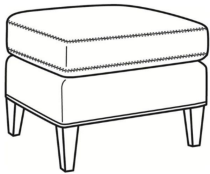

Digby / 5135

DESCRIPTION:	Chair (30W)
OUTSIDE:	30"W x 37"D x 34"H
INSIDE:	22"W x 21.5"D
SEAT:	21"H
ARM:	25"H
COM:	Plain: 7.00 yds Repeat of 2-14": 8.75 yds Repeat of 15-27": 9.50 yds
WEIGHT:	65 lbs

L = available in leather

Standard Features:

Tight Back

Saddle-Stitched

May be shown with optional features

DIGBY

Standard Seat Cushion: Hallmark Seat

Also available:

Digby / L5137
Leather Ottoman (27W X 21D)
Outside: 27W x 21D x 17.5H
Inside: 0W x 0D

Digby / 5137
Ottoman (27W X 21D)
Outside: 27W x 21D x 17.5H
Inside: 0W x 0D

Digby / 5130
Sofa (83.5W)
Outside: 83.5W x 37D x 34H
Inside: 74W x 21.5D

Digby / 5131
Long Sofa (95.5W)
Outside: 95.5W x 37D x 34H
Inside: 86W x 21.5D

Digby / 5132
Apt Sofa (72.5W)
Outside: 72.5W x 37D x 34H
Inside: 63W x 21.5D

Digby / 5134
Loveseat (58.5W)
Outside: 58.5W x 37D x 34H
Inside: 49W x 21.5D

Digby / 5135-CH
Channel Back Chair (30W)
Outside: 30W x 37D x 34H
Inside: 22W x 21.5D