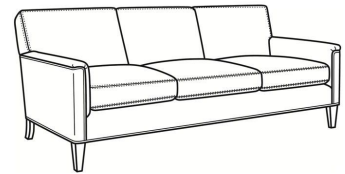

Digby / 5135

DESCRIPTION:	Chair (30W)
OUTSIDE:	30"W x 37"D x 34"H
INSIDE:	22"W x 21.5"D
SEAT:	21"H
ARM:	25"H
COM:	Plain: 7.00 yds Repeat of 2-14": 8.75 yds Repeat of 15-27": 9.50 yds
WEIGHT:	65 lbs

L = available in leather

Standard Features:

Tight Back

Saddle-Stitched

May be shown with optional features

DIGBY

Standard Seat Cushion: Hallmark Seat

Also available:

Digby / L5137
Leather Ottoman (27W X 21D)
Outside: 27W x 21D x 17.5H
Inside: 0W x 0D

Digby / 5137
Ottoman (27W X 21D)
Outside: 27W x 21D x 17.5H
Inside: 0W x 0D

Digby / 5130
Sofa (83.5W)
Outside: 83.5W x 37D x 34H
Inside: 74W x 21.5D

Digby / 5131
Long Sofa (95.5W)
Outside: 95.5W x 37D x 34H
Inside: 86W x 21.5D

Digby / 5132
Apt Sofa (72.5W)
Outside: 72.5W x 37D x 34H
Inside: 63W x 21.5D

Digby / 5134
Loveseat (58.5W)
Outside: 58.5W x 37D x 34H
Inside: 49W x 21.5D

Digby / 5135-CH
Channel Back Chair (30W)
Outside: 30W x 37D x 34H
Inside: 22W x 21.5D