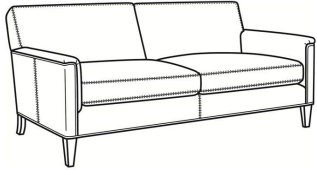

Digby / L5132
Leather Apt Sofa (72.5W)
Outside: 72.5W x 37D x 34H
Inside: 63W x 21.5D