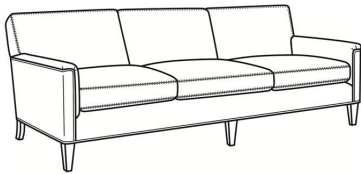

Digby / 5135

DESCRIPTION:	Chair (30W)
OUTSIDE:	30"W x 37"D x 34"H
INSIDE:	22"W x 21.5"D
SEAT:	21"H
ARM:	25"H
COM:	Plain: 7.00 yds Repeat of 2-14": 8.75 yds Repeat of 15-27": 9.50 yds
WEIGHT:	65 lbs

L = available in leather

Standard Features:

Tight Back

Saddle-Stitched

May be shown with optional features

DIGBY

Standard Seat Cushion: Hallmark Seat

Also available:

Digby / L5137
Leather Ottoman (27W X 21D)
Outside: 27W x 21D x 17.5H
Inside: 0W x 0D

Digby / 5137
Ottoman (27W X 21D)
Outside: 27W x 21D x 17.5H
Inside: 0W x 0D

Digby / 5130
Sofa (83.5W)
Outside: 83.5W x 37D x 34H
Inside: 74W x 21.5D

Digby / 5131
Long Sofa (95.5W)
Outside: 95.5W x 37D x 34H
Inside: 86W x 21.5D

Digby / 5132
Apt Sofa (72.5W)
Outside: 72.5W x 37D x 34H
Inside: 63W x 21.5D

Digby / 5134
Loveseat (58.5W)
Outside: 58.5W x 37D x 34H
Inside: 49W x 21.5D

Digby / 5135-CH
Channel Back Chair (30W)
Outside: 30W x 37D x 34H
Inside: 22W x 21.5D