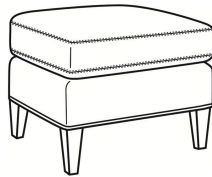

Digby / 5135

DESCRIPTION:	Chair (30W)
OUTSIDE:	30"W x 37"D x 34"H
INSIDE:	22"W x 21.5"D
SEAT:	21"H
ARM:	25"H
COM:	Plain: 7.00 yds Repeat of 2-14": 8.75 yds Repeat of 15-27": 9.50 yds
WEIGHT:	65 lbs

L = available in leather

Standard Features:

Tight Back

Saddle-Stitched

May be shown with optional features

DIGBY

Standard Seat Cushion: Hallmark Seat

Also available:

Digby / L5137
Leather Ottoman (27W X 21D)
Outside: 27W x 21D x 17.5H
Inside: 0W x 0D

Digby / 5137
Ottoman (27W X 21D)
Outside: 27W x 21D x 17.5H
Inside: 0W x 0D

Digby / 5130
Sofa (83.5W)
Outside: 83.5W x 37D x 34H
Inside: 74W x 21.5D

Digby / 5131
Long Sofa (95.5W)
Outside: 95.5W x 37D x 34H
Inside: 86W x 21.5D

Digby / 5132
Apt Sofa (72.5W)
Outside: 72.5W x 37D x 34H
Inside: 63W x 21.5D

Digby / 5134
Loveseat (58.5W)
Outside: 58.5W x 37D x 34H
Inside: 49W x 21.5D

Digby / 5135-CH
Channel Back Chair (30W)
Outside: 30W x 37D x 34H
Inside: 22W x 21.5D