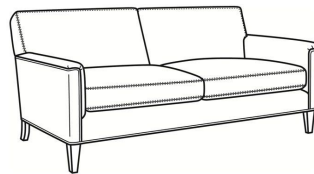

Digby / 5135

DESCRIPTION:	Chair (30W)
OUTSIDE:	30"W x 37"D x 34"H
INSIDE:	22"W x 21.5"D
SEAT:	21"H
ARM:	25"H
COM:	Plain: 7.00 yds Repeat of 2-14": 8.75 yds Repeat of 15-27": 9.50 yds
WEIGHT:	65 lbs

L = available in leather

Standard Features:

Tight Back

Saddle-Stitched

May be shown with optional features

DIGBY

Standard Seat Cushion: Hallmark Seat

Also available:

Digby / L5137
Leather Ottoman (27W X 21D)
Outside: 27W x 21D x 17.5H
Inside: 0W x 0D

Digby / 5137
Ottoman (27W X 21D)
Outside: 27W x 21D x 17.5H
Inside: 0W x 0D

Digby / 5130
Sofa (83.5W)
Outside: 83.5W x 37D x 34H
Inside: 74W x 21.5D

Digby / 5131
Long Sofa (95.5W)
Outside: 95.5W x 37D x 34H
Inside: 86W x 21.5D

Digby / 5132
Apt Sofa (72.5W)
Outside: 72.5W x 37D x 34H
Inside: 63W x 21.5D

Digby / 5134
Loveseat (58.5W)
Outside: 58.5W x 37D x 34H
Inside: 49W x 21.5D

Digby / 5135-CH
Channel Back Chair (30W)
Outside: 30W x 37D x 34H
Inside: 22W x 21.5D