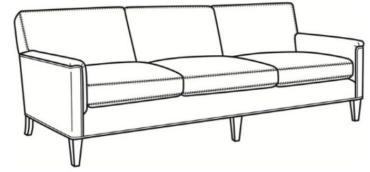

Digby / L5131
Leather Long Sofa (95.5W)
Outside: 95.5W x 37D x 34H
Inside: 86W x 21.5D