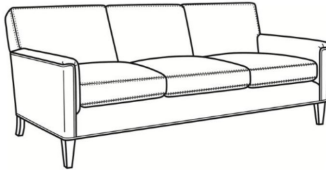

Digby / 5135-CH

DESCRIPTION: Channel Back Chair (30W)
 OUTSIDE: 30"W x 37"D x 34"H
 INSIDE: 22"W x 21.5"D
 SEAT: 21"H
 ARM: 25"H
 COM: Plain: 7.00 yds
 Repeat of 2-14": 8.75 yds
 Repeat of 15-27": 9.50 yds
 WEIGHT: 65 lbs

Digby / L5137
 Leather Ottoman (27W X 21D)
 Outside: 27W x 21D x 17.5H
 Inside: 0W x 0D

Digby / 5137
 Ottoman (27W X 21D)
 Outside: 27W x 21D x 17.5H
 Inside: 0W x 0D

Digby / 5130
 Sofa (83.5W)
 Outside: 83.5W x 37D x 34H
 Inside: 74W x 21.5D

Digby / 5131
 Long Sofa (95.5W)
 Outside: 95.5W x 37D x 34H
 Inside: 86W x 21.5D

Digby / 5132
 Apt Sofa (72.5W)
 Outside: 72.5W x 37D x 34H
 Inside: 63W x 21.5D

Digby / 5134
 Loveseat (58.5W)
 Outside: 58.5W x 37D x 34H
 Inside: 49W x 21.5D

Digby / 5135
Chair (30W)
Outside: 30W x 37D x 34H
Inside: 22W x 21.5D

Digby / L5130
Leather Sofa (83.5W)
Outside: 83.5W x 37D x 34H
Inside: 74W x 21.5D

Digby / L5131
Leather Long Sofa (95.5W)
Outside: 95.5W x 37D x 34H
Inside: 86W x 21.5D