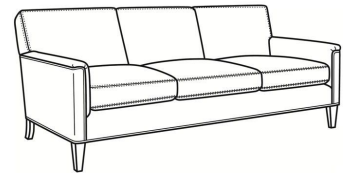

Digby / 5135-CH

DESCRIPTION: Channel Back Chair (30W)
 OUTSIDE: 30"W x 37"D x 34"H
 INSIDE: 22"W x 21.5"D
 SEAT: 21"H
 ARM: 25"H
 COM: Plain: 7.00 yds
 Repeat of 2-14": 8.75 yds
 Repeat of 15-27": 9.50 yds
 WEIGHT: 65 lbs

L = available in leather

Standard Features:

Tight Back

Saddle-Stitched

May be shown with optional features

DIGBY

Standard Seat Cushion: Hallmark Seat

Also available:

Digby / L5137
 Leather Ottoman (27W X 21D)
 Outside: 27W x 21D x 17.5H
 Inside: 0W x 0D

Digby / 5137
 Ottoman (27W X 21D)
 Outside: 27W x 21D x 17.5H
 Inside: 0W x 0D

Digby / 5130
 Sofa (83.5W)
 Outside: 83.5W x 37D x 34H
 Inside: 74W x 21.5D

Digby / 5131
 Long Sofa (95.5W)
 Outside: 95.5W x 37D x 34H
 Inside: 86W x 21.5D

Digby / 5132
 Apt Sofa (72.5W)
 Outside: 72.5W x 37D x 34H
 Inside: 63W x 21.5D

Digby / 5134
 Loveseat (58.5W)
 Outside: 58.5W x 37D x 34H
 Inside: 49W x 21.5D