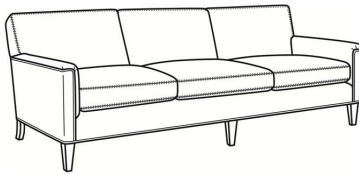

Digby / 5135-CH

DESCRIPTION: Channel Back Chair (30W)
 OUTSIDE: 30"W x 37"D x 34"H
 INSIDE: 22"W x 21.5"D
 SEAT: 21"H
 ARM: 25"H
 COM: Plain: 7.00 yds
 Repeat of 2-14": 8.75 yds
 Repeat of 15-27": 9.50 yds
 WEIGHT: 65 lbs

L = available in leather

Standard Features:

Tight Back

Saddle-Stitched

May be shown with optional features

DIGBY

Standard Seat Cushion: Hallmark Seat

Also available:

Digby / L5137
 Leather Ottoman (27W X 21D)
 Outside: 27W x 21D x 17.5H
 Inside: 0W x 0D

Digby / 5137
 Ottoman (27W X 21D)
 Outside: 27W x 21D x 17.5H
 Inside: 0W x 0D

Digby / 5130
 Sofa (83.5W)
 Outside: 83.5W x 37D x 34H
 Inside: 74W x 21.5D

Digby / 5131
 Long Sofa (95.5W)
 Outside: 95.5W x 37D x 34H
 Inside: 86W x 21.5D

Digby / 5132
 Apt Sofa (72.5W)
 Outside: 72.5W x 37D x 34H
 Inside: 63W x 21.5D

Digby / 5134
 Loveseat (58.5W)
 Outside: 58.5W x 37D x 34H
 Inside: 49W x 21.5D