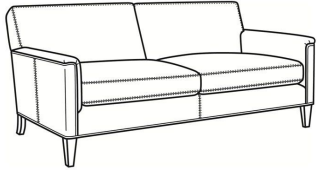

Digby / 5135-CH

DESCRIPTION: Channel Back Chair (30W)
 OUTSIDE: 30"W x 37"D x 34"H
 INSIDE: 22"W x 21.5"D
 SEAT: 21"H
 ARM: 25"H
 COM: Plain: 7.00 yds
 Repeat of 2-14": 8.75 yds
 Repeat of 15-27": 9.50 yds
 WEIGHT: 65 lbs

Digby / L5137
 Leather Ottoman (27W X 21D)
 Outside: 27W x 21D x 17.5H
 Inside: 0W x 0D

Digby / 5137
 Ottoman (27W X 21D)
 Outside: 27W x 21D x 17.5H
 Inside: 0W x 0D

Digby / 5130
 Sofa (83.5W)
 Outside: 83.5W x 37D x 34H
 Inside: 74W x 21.5D

Digby / 5131
 Long Sofa (95.5W)
 Outside: 95.5W x 37D x 34H
 Inside: 86W x 21.5D

Digby / 5132
 Apt Sofa (72.5W)
 Outside: 72.5W x 37D x 34H
 Inside: 63W x 21.5D

Digby / 5134
 Loveseat (58.5W)
 Outside: 58.5W x 37D x 34H
 Inside: 49W x 21.5D

Digby / 5135
Chair (30W)
Outside: 30W x 37D x 34H
Inside: 22W x 21.5D

Digby / L5130
Leather Sofa (83.5W)
Outside: 83.5W x 37D x 34H
Inside: 74W x 21.5D

Digby / L5131
Leather Long Sofa (95.5W)
Outside: 95.5W x 37D x 34H
Inside: 86W x 21.5D