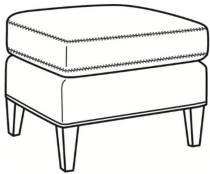

Digby / 5135-CH

DESCRIPTION: Channel Back Chair (30W)
 OUTSIDE: 30"W x 37"D x 34"H
 INSIDE: 22"W x 21.5"D
 SEAT: 21"H
 ARM: 25"H
 COM: Plain: 7.00 yds
 Repeat of 2-14": 8.75 yds
 Repeat of 15-27": 9.50 yds
 WEIGHT: 65 lbs

L = available in leather

Standard Features:

Tight Back

Saddle-Stitched

May be shown with optional features

DIGBY

Standard Seat Cushion: Hallmark Seat

Also available:

Digby / L5137
 Leather Ottoman (27W X 21D)
 Outside: 27W x 21D x 17.5H
 Inside: 0W x 0D

Digby / 5137
 Ottoman (27W X 21D)
 Outside: 27W x 21D x 17.5H
 Inside: 0W x 0D

Digby / 5130
 Sofa (83.5W)
 Outside: 83.5W x 37D x 34H
 Inside: 74W x 21.5D

Digby / 5131
 Long Sofa (95.5W)
 Outside: 95.5W x 37D x 34H
 Inside: 86W x 21.5D

Digby / 5132
 Apt Sofa (72.5W)
 Outside: 72.5W x 37D x 34H
 Inside: 63W x 21.5D

Digby / 5134
 Loveseat (58.5W)
 Outside: 58.5W x 37D x 34H
 Inside: 49W x 21.5D