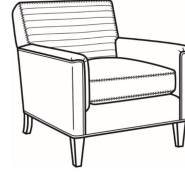

Digby / L5135-CH
Leather Channel Back Chair (30W)
Outside: 30W x 37D x 34H
Inside: 22W x 21.5D