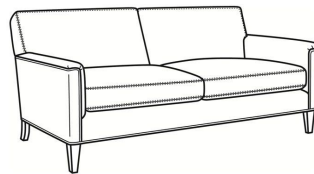

Digby / 5135-CH

DESCRIPTION: Channel Back Chair (30W)
 OUTSIDE: 30"W x 37"D x 34"H
 INSIDE: 22"W x 21.5"D
 SEAT: 21"H
 ARM: 25"H
 COM: Plain: 7.00 yds
 Repeat of 2-14": 8.75 yds
 Repeat of 15-27": 9.50 yds
 WEIGHT: 65 lbs

L = available in leather

Standard Features:

Tight Back

Saddle-Stitched

May be shown with optional features

DIGBY

Standard Seat Cushion: Hallmark Seat

Also available:

Digby / L5137
 Leather Ottoman (27W X 21D)
 Outside: 27W x 21D x 17.5H
 Inside: 0W x 0D

Digby / 5137
 Ottoman (27W X 21D)
 Outside: 27W x 21D x 17.5H
 Inside: 0W x 0D

Digby / 5130
 Sofa (83.5W)
 Outside: 83.5W x 37D x 34H
 Inside: 74W x 21.5D

Digby / 5131
 Long Sofa (95.5W)
 Outside: 95.5W x 37D x 34H
 Inside: 86W x 21.5D

Digby / 5132
 Apt Sofa (72.5W)
 Outside: 72.5W x 37D x 34H
 Inside: 63W x 21.5D

Digby / 5134
 Loveseat (58.5W)
 Outside: 58.5W x 37D x 34H
 Inside: 49W x 21.5D