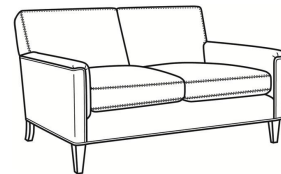

Digby / 5135-CH

DESCRIPTION: Channel Back Chair (30W)
 OUTSIDE: 30"W x 37"D x 34"H
 INSIDE: 22"W x 21.5"D
 SEAT: 21"H
 ARM: 25"H
 COM: Plain: 7.00 yds
 Repeat of 2-14": 8.75 yds
 Repeat of 15-27": 9.50 yds
 WEIGHT: 65 lbs

Digby / L5137
 Leather Ottoman (27W X 21D)
 Outside: 27W x 21D x 17.5H
 Inside: 0W x 0D

Digby / 5137
 Ottoman (27W X 21D)
 Outside: 27W x 21D x 17.5H
 Inside: 0W x 0D

Digby / 5130
 Sofa (83.5W)
 Outside: 83.5W x 37D x 34H
 Inside: 74W x 21.5D

Digby / 5131
 Long Sofa (95.5W)
 Outside: 95.5W x 37D x 34H
 Inside: 86W x 21.5D

Digby / 5132
 Apt Sofa (72.5W)
 Outside: 72.5W x 37D x 34H
 Inside: 63W x 21.5D

Digby / 5134
 Loveseat (58.5W)
 Outside: 58.5W x 37D x 34H
 Inside: 49W x 21.5D