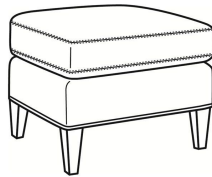

Digby / 5135-CH

DESCRIPTION: Channel Back Chair (30W)
 OUTSIDE: 30"W x 37"D x 34"H
 INSIDE: 22"W x 21.5"D
 SEAT: 21"H
 ARM: 25"H
 COM: Plain: 7.00 yds
 Repeat of 2-14": 8.75 yds
 Repeat of 15-27": 9.50 yds
 WEIGHT: 65 lbs

L = available in leather

Standard Features:

Tight Back

Saddle-Stitched

May be shown with optional features

DIGBY

Standard Seat Cushion: Hallmark Seat

Also available:

Digby / L5137
 Leather Ottoman (27W X 21D)
 Outside: 27W x 21D x 17.5H
 Inside: 0W x 0D

Digby / 5137
 Ottoman (27W X 21D)
 Outside: 27W x 21D x 17.5H
 Inside: 0W x 0D

Digby / 5130
 Sofa (83.5W)
 Outside: 83.5W x 37D x 34H
 Inside: 74W x 21.5D

Digby / 5131
 Long Sofa (95.5W)
 Outside: 95.5W x 37D x 34H
 Inside: 86W x 21.5D

Digby / 5132
 Apt Sofa (72.5W)
 Outside: 72.5W x 37D x 34H
 Inside: 63W x 21.5D

Digby / 5134
 Loveseat (58.5W)
 Outside: 58.5W x 37D x 34H
 Inside: 49W x 21.5D