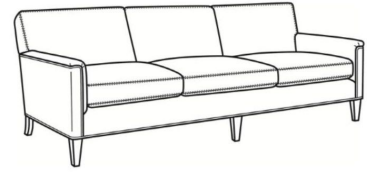

Digby / 5135-CH

DESCRIPTION: Channel Back Chair (30W)
 OUTSIDE: 30"W x 37"D x 34"H
 INSIDE: 22"W x 21.5"D
 SEAT: 21"H
 ARM: 25"H
 COM: Plain: 7.00 yds
 Repeat of 2-14": 8.75 yds
 Repeat of 15-27": 9.50 yds
 WEIGHT: 65 lbs

Digby / L5137
 Leather Ottoman (27W X 21D)
 Outside: 27W x 21D x 17.5H
 Inside: 0W x 0D

Digby / 5137
 Ottoman (27W X 21D)
 Outside: 27W x 21D x 17.5H
 Inside: 0W x 0D

Digby / 5130
 Sofa (83.5W)
 Outside: 83.5W x 37D x 34H
 Inside: 74W x 21.5D

Digby / 5131
 Long Sofa (95.5W)
 Outside: 95.5W x 37D x 34H
 Inside: 86W x 21.5D

Digby / 5132
 Apt Sofa (72.5W)
 Outside: 72.5W x 37D x 34H
 Inside: 63W x 21.5D

Digby / 5134
 Loveseat (58.5W)
 Outside: 58.5W x 37D x 34H
 Inside: 49W x 21.5D

Digby / 5135
Chair (30W)
Outside: 30W x 37D x 34H
Inside: 22W x 21.5D

Digby / L5130
Leather Sofa (83.5W)
Outside: 83.5W x 37D x 34H
Inside: 74W x 21.5D

Digby / L5131
Leather Long Sofa (95.5W)
Outside: 95.5W x 37D x 34H
Inside: 86W x 21.5D