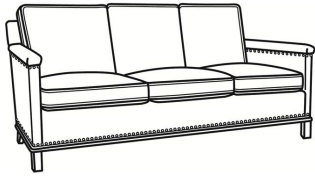

Gotham / 5530-22

DESCRIPTION: Sofa Without Nails (75W)
 OUTSIDE: 75"W x 35"D x 34"H
 INSIDE: 69"W x 21"D
 SEAT: 19"H
 ARM: 25"H
 BACK RAIL: 31"H
 COM: Plain: 16.00 yds
 Repeat of 2-14": 20.00 yds
 Repeat of 15-27": 21.75 yds
 WEIGHT: 105 lbs

L = available in leather

Standard Features:

Box Border Back

May be shown with optional features

GOTHAM

Standard Seat Cushion: Mayfair Seat
 Standard Back Pillow: Fiber Back

Also available:

Gotham / 5530
 Sofa Without Nails (75W)
 Outside: 75W x 35D x 34H
 Inside: 69W x 21D

Gotham / 5530-00
 Sofa Without Nails (80.5W)
 Outside: 80.5W x 35D x 34H
 Inside: 75W x 21D

Gotham / 5530-00N
 Sofa With Nails (80.5W)
 Outside: 80.5W x 35D x 34H
 Inside: 75W x 21D

Gotham / 5530-20
 Sofa Without Nails (80.5W)
 Outside: 80.5W x 35D x 34H
 Inside: 75W x 21D

Gotham / 5530-20N
 Sofa With Nails (80.5W)
 Outside: 80.5W x 35D x 34H
 Inside: 75W x 21D

Gotham / 5530-22N
 Sofa With Nails (75W)
 Outside: 75W x 35D x 34H
 Inside: 69W x 21D

Gotham / 5530-N
Sofa With Nails (75W)
Outside: 75W x 35D x 34H
Inside: 69W x 21D