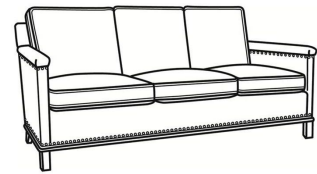

Gotham / 5530-22

DESCRIPTION: Sofa Without Nails (75W)
 OUTSIDE: 75"W x 35"D x 34"H
 INSIDE: 69"W x 21"D
 SEAT: 19"H
 ARM: 25"H
 BACK RAIL: 31"H
 COM: Plain: 16.00 yds
 Repeat of 2-14": 20.00 yds
 Repeat of 15-27": 21.75 yds
 WEIGHT: 105 lbs

L = available in leather

Standard Features:

Box Border Back

May be shown with optional features

GOTHAM

Standard Seat Cushion: Mayfair Seat
 Standard Back Pillow: Fiber Back

Also available:

Gotham / 5530
 Sofa Without Nails (75W)
 Outside: 75W x 35D x 34H
 Inside: 69W x 21D

Gotham / 5530-00
 Sofa Without Nails (80.5W)
 Outside: 80.5W x 35D x 34H
 Inside: 75W x 21D

Gotham / 5530-00N
 Sofa With Nails (80.5W)
 Outside: 80.5W x 35D x 34H
 Inside: 75W x 21D

Gotham / 5530-20
 Sofa Without Nails (80.5W)
 Outside: 80.5W x 35D x 34H
 Inside: 75W x 21D