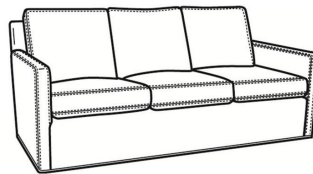

Oliver / 5744

DESCRIPTION:	Loveseat (52W)
OUTSIDE:	52"W x 35"D x 34"H
INSIDE:	45"W x 21"D
SEAT:	19"H
ARM:	24"H
BACK RAIL:	31"H
COM:	Plain: 12.00 yds Repeat of 2-14": 15.00 yds Repeat of 15-27": 16.25 yds
WEIGHT:	80 lbs

L = available in leather

S = available as sleeper

Standard Features:

Box Border Back

Saddle-Stitched

May be shown with optional features

OLIVER

Standard Seat Cushion:

Mayfair Seat

Standard Back Pillow:

Fiber Back

Also available:

Oliver / 5740
Sofa (74W)
Outside: 74W x 35D x 34H
Inside: 67W x 21D

Oliver / 5740-00
Sofa (80W)
Outside: 80W x 35D x 34H
Inside: 73W x 21D

Oliver / 5745
Chair (26.5W)
Outside: 26.5W x 35D x 34H
Inside: 20W x 21D

Oliver / 5745-SW
Swivel Chair (26.5W)
Outside: 26.5W x 35D x 34H
Inside: 20W x 21D

Oliver / 5746
Chair & 1/2 (45.5W)
Outside: 45.5W x 35D x 34H
Inside: 40W x 21D

Oliver / 5748
Ott & 1/2 (39W X 26D)
Outside: 39W x 26D x 16.5H
Inside: 0W x 0D