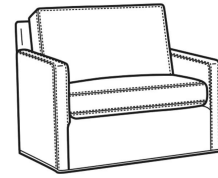

Oliver / L5746-S
Leather Twin Sleeper (45.5W)
Outside: 45.5W x 36D x 34H
Inside: 40W x 21D