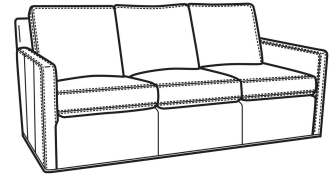

Mayfair Seat

Standard Back Pillow:

Fiber Back

Also available:

Oliver / 5740
Sofa (74W)
Outside: 74W x 35D x 34H
Inside: 67W x 21D

Oliver / 5740-00
Sofa (80W)
Outside: 80W x 35D x 34H
Inside: 73W x 21D

Oliver / 5745
Chair (26.5W)
Outside: 26.5W x 35D x 34H
Inside: 20W x 21D

Oliver / 5745-SW
Swivel Chair (26.5W)
Outside: 26.5W x 35D x 34H
Inside: 20W x 21D

Oliver / 5746
Chair & 1/2 (45.5W)
Outside: 45.5W x 35D x 34H
Inside: 40W x 21D

Oliver / 5748
Ott & 1/2 (39W X 26D)
Outside: 39W x 26D x 16.5H
Inside: 0W x 0D

Oliver / 5748-ST
Storage & 1/2 (39W X 26D)
Outside: 39W x 26D x 17H
Inside: 0W x 0D

Oliver / L5740
Leather Sofa (74W)
Outside: 74W x 35D x 34H
Inside: 67W x 21D

Oliver / L5740-00
Leather Sofa (80W)
Outside: 80W x 35D x 34H
Inside: 73W x 21D