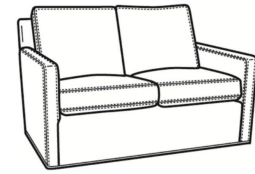

Mayfair Seat

Standard Back Pillow:

Fiber Back

Also available:

Oliver / 5740
Sofa (74W)
Outside: 74W x 35D x 34H
Inside: 67W x 21D

Oliver / 5740-00
Sofa (80W)
Outside: 80W x 35D x 34H
Inside: 73W x 21D

Oliver / 5745
Chair (26.5W)
Outside: 26.5W x 35D x 34H
Inside: 20W x 21D

Oliver / 5745-SW
Swivel Chair (26.5W)
Outside: 26.5W x 35D x 34H
Inside: 20W x 21D

Oliver / 5746
Chair & 1/2 (45.5W)
Outside: 45.5W x 35D x 34H
Inside: 40W x 21D

Oliver / 5748
Ott & 1/2 (39W X 26D)
Outside: 39W x 26D x 16.5H
Inside: 0W x 0D

Oliver / 5748-ST
Storage & 1/2 (39W X 26D)
Outside: 39W x 26D x 17H
Inside: 0W x 0D

Oliver / L5740
Leather Sofa (74W)
Outside: 74W x 35D x 34H
Inside: 67W x 21D

Oliver / L5740-00
Leather Sofa (80W)
Outside: 80W x 35D x 34H
Inside: 73W x 21D

Oliver / L5740-S
Leather Queen Sleeper (75W)
Outside: 75W x 36D x 34H
Inside: 68W x 21D

Oliver / L5742-S
Leather Full Sleeper (68.5W)
Outside: 68.5W x 36D x 34H
Inside: 61.5W x 21D

Oliver / L5744
Leather Loveseat (52W)
Outside: 52W x 35D x 34H
Inside: 45W x 21D