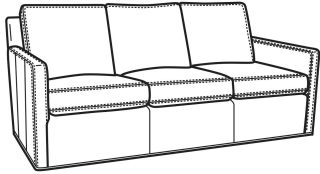

Mayfair Seat

Standard Back Pillow:

Fiber Back

Also available:

Oliver / 5740
Sofa (74W)
Outside: 74W x 35D x 34H
Inside: 67W x 21D

Oliver / 5740-00
Sofa (80W)
Outside: 80W x 35D x 34H
Inside: 73W x 21D

Oliver / 5745
Chair (26.5W)
Outside: 26.5W x 35D x 34H
Inside: 20W x 21D

Oliver / 5745-SW
Swivel Chair (26.5W)
Outside: 26.5W x 35D x 34H
Inside: 20W x 21D

Oliver / 5746
Chair & 1/2 (45.5W)
Outside: 45.5W x 35D x 34H
Inside: 40W x 21D

Oliver / 5748
Ott & 1/2 (39W X 26D)
Outside: 39W x 26D x 16.5H
Inside: 0W x 0D

Oliver / 5748-ST
Storage & 1/2 (39W X 26D)
Outside: 39W x 26D x 17H
Inside: 0W x 0D

Oliver / L5740
Leather Sofa (74W)
Outside: 74W x 35D x 34H
Inside: 67W x 21D

Oliver / L5740-00
Leather Sofa (80W)
Outside: 80W x 35D x 34H
Inside: 73W x 21D