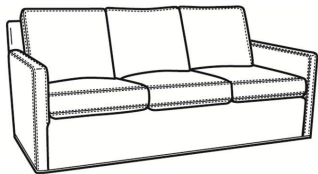

Oliver / 5744

DESCRIPTION:	Loveseat (52W)
OUTSIDE:	52"W x 35"D x 34"H
INSIDE:	45"W x 21"D
SEAT:	19"H
ARM:	24"H
BACK RAIL:	31"H
COM:	Plain: 12.00 yds Repeat of 2-14": 15.00 yds Repeat of 15-27": 16.25 yds
WEIGHT:	80 lbs

L = available in leather

S = available as sleeper

Standard Features:

Box Border Back

Saddle-Stitched

May be shown with optional features

OLIVER

Standard Seat Cushion:

Mayfair Seat

Standard Back Pillow:

Fiber Back

Also available:

Oliver / 5740
Sofa (74W)
Outside: 74W x 35D x 34H
Inside: 67W x 21D

Oliver / 5740-00
Sofa (80W)
Outside: 80W x 35D x 34H
Inside: 73W x 21D

Oliver / 5745
Chair (26.5W)
Outside: 26.5W x 35D x 34H
Inside: 20W x 21D

Oliver / 5745-SW
Swivel Chair (26.5W)
Outside: 26.5W x 35D x 34H
Inside: 20W x 21D

Oliver / 5746
Chair & 1/2 (45.5W)
Outside: 45.5W x 35D x 34H
Inside: 40W x 21D

Oliver / 5748
Ott & 1/2 (39W X 26D)
Outside: 39W x 26D x 16.5H
Inside: 0W x 0D