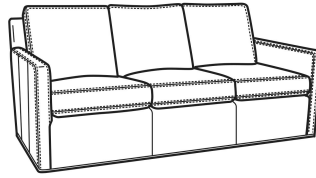

Mayfair Seat

Standard Back Pillow:

Fiber Back

Also available:

Oliver / 5740
Sofa (74W)
Outside: 74W x 35D x 34H
Inside: 67W x 21D

Oliver / 5740-00
Sofa (80W)
Outside: 80W x 35D x 34H
Inside: 73W x 21D

Oliver / 5745
Chair (26.5W)
Outside: 26.5W x 35D x 34H
Inside: 20W x 21D

Oliver / 5745-SW
Swivel Chair (26.5W)
Outside: 26.5W x 35D x 34H
Inside: 20W x 21D

Oliver / 5746
Chair & 1/2 (45.5W)
Outside: 45.5W x 35D x 34H
Inside: 40W x 21D

Oliver / 5748
Ott & 1/2 (39W X 26D)
Outside: 39W x 26D x 16.5H
Inside: 0W x 0D

Oliver / 5748-ST
Storage & 1/2 (39W X 26D)
Outside: 39W x 26D x 17H
Inside: 0W x 0D

Oliver / L5740
Leather Sofa (74W)
Outside: 74W x 35D x 34H
Inside: 67W x 21D

Oliver / L5740-00
Leather Sofa (80W)
Outside: 80W x 35D x 34H
Inside: 73W x 21D