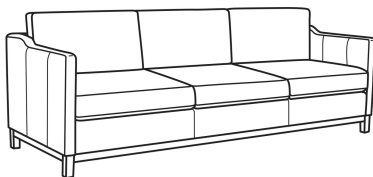

Ryan / 6000-01

DESCRIPTION:	Long Sofa (96W)
OUTSIDE:	96"W x 36.5"D x 35"H
INSIDE:	90"W x 22"D
SEAT:	20.5"H
ARM:	27"H
BACK RAIL:	29"H
THROW PILLOWS:	2 - 20"
COM:	Plain: 22.00 yds Repeat of 2-14": 27.50 yds Repeat of 15-27": 29.75 yds
WEIGHT:	165 lbs

L = available in leather

Standard Features:

Box Border Back

Saddle-Stitched

Oak wood base. Wood grain pattern is a natural characteristic of oak

May be shown with optional features

RYAN

Standard Seat Cushion: Mayfair Seat
Standard Back Pillow: Fiber Back

Also available:

Ryan / 6000-01B
Long Sofa (96W)
Outside: 96W x 36.5D x 35H
Inside: 90W x 22D

Ryan / 6000-20
Sofa (84W)
Outside: 84W x 36.5D x 35H
Inside: 78W x 22D

Ryan / 6000-20B
Sofa (84W)
Outside: 84W x 36.5D x 35H
Inside: 78W x 22D

Ryan / L6000-01
Leather Long Sofa (96W)
Outside: 96W x 36.5D x 35H
Inside: 90W x 22D

Ryan / L6000-01B
Leather Long Sofa (96W)
Outside: 96W x 36.5D x 35H
Inside: 90W x 22D

Ryan / L6000-20
Leather Sofa (84W)
Outside: 84W x 36.5D x 35H
Inside: 78W x 22D