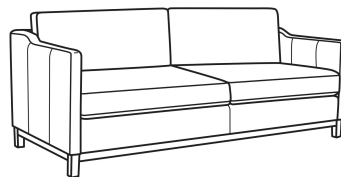

Ryan / 6000-01

DESCRIPTION:	Long Sofa (96W)
OUTSIDE:	96"W x 36.5"D x 35"H
INSIDE:	90"W x 22"D
SEAT:	20.5"H
ARM:	27"H
BACK RAIL:	29"H
THROW PILLOWS:	2 - 20"
COM:	Plain: 22.00 yds Repeat of 2-14": 27.50 yds Repeat of 15-27": 29.75 yds
WEIGHT:	165 lbs

L = available in leather

Standard Features:

Box Border Back

Saddle-Stitched

Oak wood base. Wood grain pattern is a natural characteristic of oak

May be shown with optional features

RYAN

Standard Seat Cushion: Mayfair Seat
Standard Back Pillow: Fiber Back

Also available:

Ryan / 6000-01B
Long Sofa (96W)
Outside: 96W x 36.5D x 35H
Inside: 90W x 22D

Ryan / 6000-20
Sofa (84W)
Outside: 84W x 36.5D x 35H
Inside: 78W x 22D

Ryan / 6000-20B
Sofa (84W)
Outside: 84W x 36.5D x 35H
Inside: 78W x 22D

Ryan / L6000-01
Leather Long Sofa (96W)
Outside: 96W x 36.5D x 35H
Inside: 90W x 22D

Ryan / L6000-01B
Leather Long Sofa (96W)
Outside: 96W x 36.5D x 35H
Inside: 90W x 22D

Ryan / L6000-20
Leather Sofa (84W)
Outside: 84W x 36.5D x 35H
Inside: 78W x 22D