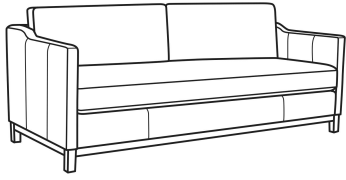

Ryan / 6000-01

DESCRIPTION:	Long Sofa (96W)
OUTSIDE:	96"W x 36.5"D x 35"H
INSIDE:	90"W x 22"D
SEAT:	20.5"H
ARM:	27"H
BACK RAIL:	29"H
THROW PILLOWS:	2 - 20"
COM:	Plain: 22.00 yds Repeat of 2-14": 27.50 yds Repeat of 15-27": 29.75 yds
WEIGHT:	165 lbs

L = available in leather

Standard Features:

Box Border Back

Saddle-Stitched

Oak wood base. Wood grain pattern is a natural characteristic of oak

May be shown with optional features

RYAN

Standard Seat Cushion: Mayfair Seat
Standard Back Pillow: Fiber Back

Also available:

Ryan / 6000-01B
Long Sofa (96W)
Outside: 96W x 36.5D x 35H
Inside: 90W x 22D

Ryan / 6000-20
Sofa (84W)
Outside: 84W x 36.5D x 35H
Inside: 78W x 22D

Ryan / 6000-20B
Sofa (84W)
Outside: 84W x 36.5D x 35H
Inside: 78W x 22D

Ryan / L6000-01
Leather Long Sofa (96W)
Outside: 96W x 36.5D x 35H
Inside: 90W x 22D

Ryan / L6000-01B
Leather Long Sofa (96W)
Outside: 96W x 36.5D x 35H
Inside: 90W x 22D

Ryan / L6000-20
Leather Sofa (84W)
Outside: 84W x 36.5D x 35H
Inside: 78W x 22D