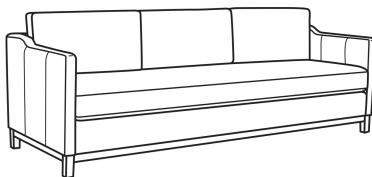

Ryan / 6000-01

DESCRIPTION:	Long Sofa (96W)
OUTSIDE:	96"W x 36.5"D x 35"H
INSIDE:	90"W x 22"D
SEAT:	20.5"H
ARM:	27"H
BACK RAIL:	29"H
THROW PILLOWS:	2 - 20"
COM:	Plain: 22.00 yds Repeat of 2-14": 27.50 yds Repeat of 15-27": 29.75 yds
WEIGHT:	165 lbs

L = available in leather

Standard Features:

Box Border Back

Saddle-Stitched

Oak wood base. Wood grain pattern is a natural characteristic of oak

May be shown with optional features

RYAN

Standard Seat Cushion: Mayfair Seat
Standard Back Pillow: Fiber Back

Also available:

Ryan / 6000-01B
Long Sofa (96W)
Outside: 96W x 36.5D x 35H
Inside: 90W x 22D

Ryan / 6000-20
Sofa (84W)
Outside: 84W x 36.5D x 35H
Inside: 78W x 22D

Ryan / 6000-20B
Sofa (84W)
Outside: 84W x 36.5D x 35H
Inside: 78W x 22D

Ryan / L6000-01
Leather Long Sofa (96W)
Outside: 96W x 36.5D x 35H
Inside: 90W x 22D

Ryan / L6000-01B
Leather Long Sofa (96W)
Outside: 96W x 36.5D x 35H
Inside: 90W x 22D

Ryan / L6000-20
Leather Sofa (84W)
Outside: 84W x 36.5D x 35H
Inside: 78W x 22D