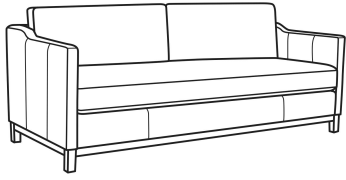

**Ryan / 6000-01B**

DESCRIPTION:	Long Sofa (96W)
OUTSIDE:	96"W x 36.5"D x 35"H
INSIDE:	90"W x 22"D
SEAT:	20.5"H
ARM:	27"H
BACK RAIL:	29"H
THROW PILLOWS:	2 - 20"
COM:	Plain: 18.00 yds Repeat of 2-14": 22.50 yds Repeat of 15-27": 24.50 yds
WEIGHT:	165 lbs

**L** = available in leather

**Standard Features:**

Box Border Back

Saddle-Stitched

Oak wood base. Wood grain pattern is a natural characteristic of oak

May be shown with optional features

**RYAN**

Standard Seat Cushion: Mayfair Seat  
Standard Back Pillow: Fiber Back

Also available:

Ryan / 6000-01  
Long Sofa (96W)  
Outside: 96W x 36.5D x 35H  
Inside: 90W x 22D

Ryan / 6000-20  
Sofa (84W)  
Outside: 84W x 36.5D x 35H  
Inside: 78W x 22D

Ryan / 6000-20B  
Sofa (84W)  
Outside: 84W x 36.5D x 35H  
Inside: 78W x 22D

Ryan / L6000-01  
Leather Long Sofa (96W)  
Outside: 96W x 36.5D x 35H  
Inside: 90W x 22D

Ryan / L6000-01B  
Leather Long Sofa (96W)  
Outside: 96W x 36.5D x 35H  
Inside: 90W x 22D

Ryan / L6000-20  
Leather Sofa (84W)  
Outside: 84W x 36.5D x 35H  
Inside: 78W x 22D