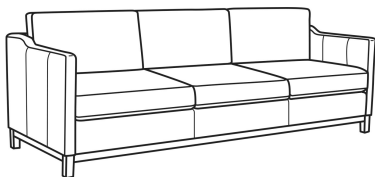

**Ryan / 6000-01B**

DESCRIPTION:	Long Sofa (96W)
OUTSIDE:	96"W x 36.5"D x 35"H
INSIDE:	90"W x 22"D
SEAT:	20.5"H
ARM:	27"H
BACK RAIL:	29"H
THROW PILLOWS:	2 - 20"
COM:	Plain: 18.00 yds Repeat of 2-14": 22.50 yds Repeat of 15-27": 24.50 yds
WEIGHT:	165 lbs

**L** = available in leather

**Standard Features:**

Box Border Back

Saddle-Stitched

Oak wood base. Wood grain pattern is a natural characteristic of oak

May be shown with optional features

**RYAN**

Standard Seat Cushion: Mayfair Seat  
Standard Back Pillow: Fiber Back

Also available:

Ryan / 6000-01  
Long Sofa (96W)  
Outside: 96W x 36.5D x 35H  
Inside: 90W x 22D

Ryan / 6000-20  
Sofa (84W)  
Outside: 84W x 36.5D x 35H  
Inside: 78W x 22D

Ryan / 6000-20B  
Sofa (84W)  
Outside: 84W x 36.5D x 35H  
Inside: 78W x 22D

Ryan / L6000-01  
Leather Long Sofa (96W)  
Outside: 96W x 36.5D x 35H  
Inside: 90W x 22D

Ryan / L6000-01B  
Leather Long Sofa (96W)  
Outside: 96W x 36.5D x 35H  
Inside: 90W x 22D

Ryan / L6000-20  
Leather Sofa (84W)  
Outside: 84W x 36.5D x 35H  
Inside: 78W x 22D