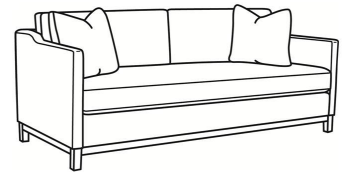

**Ryan / 6000-01B**

DESCRIPTION:	Long Sofa (96W)
OUTSIDE:	96"W x 36.5"D x 35"H
INSIDE:	90"W x 22"D
SEAT:	20.5"H
ARM:	27"H
BACK RAIL:	29"H
THROW PILLOWS:	2 - 20"
COM:	Plain: 18.00 yds Repeat of 2-14": 22.50 yds Repeat of 15-27": 24.50 yds
WEIGHT:	165 lbs

**L** = available in leather

**Standard Features:**

Box Border Back

Saddle-Stitched

Oak wood base. Wood grain pattern is a natural characteristic of oak

May be shown with optional features

**RYAN**

Standard Seat Cushion: Mayfair Seat  
Standard Back Pillow: Fiber Back

Also available:

Ryan / 6000-01  
Long Sofa (96W)  
Outside: 96W x 36.5D x 35H  
Inside: 90W x 22D

Ryan / 6000-20  
Sofa (84W)  
Outside: 84W x 36.5D x 35H  
Inside: 78W x 22D

Ryan / 6000-20B  
Sofa (84W)  
Outside: 84W x 36.5D x 35H  
Inside: 78W x 22D