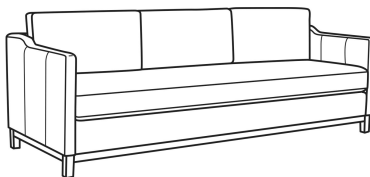

**Ryan / 6000-01B**

DESCRIPTION:	Long Sofa (96W)
OUTSIDE:	96"W x 36.5"D x 35"H
INSIDE:	90"W x 22"D
SEAT:	20.5"H
ARM:	27"H
BACK RAIL:	29"H
THROW PILLOWS:	2 - 20"
COM:	Plain: 18.00 yds Repeat of 2-14": 22.50 yds Repeat of 15-27": 24.50 yds
WEIGHT:	165 lbs

**L** = available in leather

**Standard Features:**

Box Border Back

Saddle-Stitched

Oak wood base. Wood grain pattern is a natural characteristic of oak

May be shown with optional features

**RYAN**

Standard Seat Cushion: Mayfair Seat  
Standard Back Pillow: Fiber Back

Also available:

Ryan / 6000-01  
Long Sofa (96W)  
Outside: 96W x 36.5D x 35H  
Inside: 90W x 22D

Ryan / 6000-20  
Sofa (84W)  
Outside: 84W x 36.5D x 35H  
Inside: 78W x 22D

Ryan / 6000-20B  
Sofa (84W)  
Outside: 84W x 36.5D x 35H  
Inside: 78W x 22D

Ryan / L6000-01  
Leather Long Sofa (96W)  
Outside: 96W x 36.5D x 35H  
Inside: 90W x 22D

Ryan / L6000-01B  
Leather Long Sofa (96W)  
Outside: 96W x 36.5D x 35H  
Inside: 90W x 22D

Ryan / L6000-20  
Leather Sofa (84W)  
Outside: 84W x 36.5D x 35H  
Inside: 78W x 22D