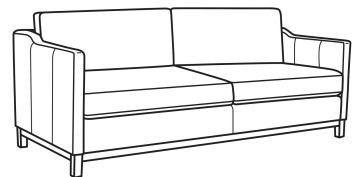

**Ryan / 6000-01B**

DESCRIPTION:	Long Sofa (96W)
OUTSIDE:	96"W x 36.5"D x 35"H
INSIDE:	90"W x 22"D
SEAT:	20.5"H
ARM:	27"H
BACK RAIL:	29"H
THROW PILLOWS:	2 - 20"
COM:	Plain: 18.00 yds Repeat of 2-14": 22.50 yds Repeat of 15-27": 24.50 yds
WEIGHT:	165 lbs

**L** = available in leather

**Standard Features:**

Box Border Back

Saddle-Stitched

Oak wood base. Wood grain pattern is a natural characteristic of oak

May be shown with optional features

**RYAN**

Standard Seat Cushion: Mayfair Seat  
Standard Back Pillow: Fiber Back

Also available:

Ryan / 6000-01  
Long Sofa (96W)  
Outside: 96W x 36.5D x 35H  
Inside: 90W x 22D

Ryan / 6000-20  
Sofa (84W)  
Outside: 84W x 36.5D x 35H  
Inside: 78W x 22D

Ryan / 6000-20B  
Sofa (84W)  
Outside: 84W x 36.5D x 35H  
Inside: 78W x 22D

Ryan / L6000-01  
Leather Long Sofa (96W)  
Outside: 96W x 36.5D x 35H  
Inside: 90W x 22D

Ryan / L6000-01B  
Leather Long Sofa (96W)  
Outside: 96W x 36.5D x 35H  
Inside: 90W x 22D

Ryan / L6000-20  
Leather Sofa (84W)  
Outside: 84W x 36.5D x 35H  
Inside: 78W x 22D