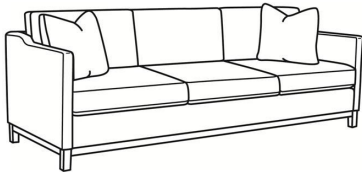

**Ryan / 6000-01B**

DESCRIPTION:	Long Sofa (96W)
OUTSIDE:	96"W x 36.5"D x 35"H
INSIDE:	90"W x 22"D
SEAT:	20.5"H
ARM:	27"H
BACK RAIL:	29"H
THROW PILLOWS:	2 - 20"
COM:	Plain: 18.00 yds Repeat of 2-14": 22.50 yds Repeat of 15-27": 24.50 yds
WEIGHT:	165 lbs

**L** = available in leather

**Standard Features:**

Box Border Back

Saddle-Stitched

Oak wood base. Wood grain pattern is a natural characteristic of oak

May be shown with optional features

**RYAN**

Standard Seat Cushion: Mayfair Seat  
Standard Back Pillow: Fiber Back

Also available:

Ryan / 6000-01  
Long Sofa (96W)  
Outside: 96W x 36.5D x 35H  
Inside: 90W x 22D

Ryan / 6000-20  
Sofa (84W)  
Outside: 84W x 36.5D x 35H  
Inside: 78W x 22D

Ryan / 6000-20B  
Sofa (84W)  
Outside: 84W x 36.5D x 35H  
Inside: 78W x 22D

Ryan / L6000-01  
Leather Long Sofa (96W)  
Outside: 96W x 36.5D x 35H  
Inside: 90W x 22D

Ryan / L6000-01B  
Leather Long Sofa (96W)  
Outside: 96W x 36.5D x 35H  
Inside: 90W x 22D

Ryan / L6000-20  
Leather Sofa (84W)  
Outside: 84W x 36.5D x 35H  
Inside: 78W x 22D