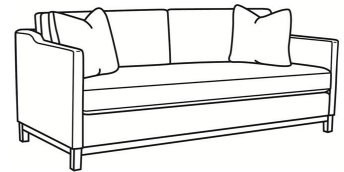

Ryan / 6000-20

DESCRIPTION:	Sofa (84W)
OUTSIDE:	84"W x 36.5"D x 35"H
INSIDE:	78"W x 22"D
SEAT:	20.5"H
ARM:	27"H
BACK RAIL:	29"H
THROW PILLOWS:	2 - 20"
COM:	Plain: 18.00 yds Repeat of 2-14": 22.50 yds Repeat of 15-27": 24.50 yds
WEIGHT:	150 lbs

L = available in leather

Standard Features:

Box Border Back

Saddle-Stitched

Oak wood base. Wood grain pattern is a natural characteristic of oak

May be shown with optional features

RYAN

Standard Seat Cushion: Mayfair Seat
Standard Back Pillow: Fiber Back

Also available:

Ryan / 6000-01
Long Sofa (96W)
Outside: 96W x 36.5D x 35H
Inside: 90W x 22D

Ryan / 6000-01B
Long Sofa (96W)
Outside: 96W x 36.5D x 35H
Inside: 90W x 22D

Ryan / 6000-20B
Sofa (84W)
Outside: 84W x 36.5D x 35H
Inside: 78W x 22D