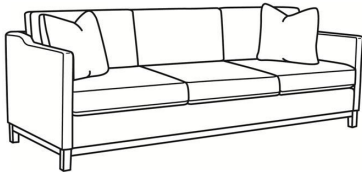

Ryan / 6000-20

DESCRIPTION:	Sofa (84W)
OUTSIDE:	84"W x 36.5"D x 35"H
INSIDE:	78"W x 22"D
SEAT:	20.5"H
ARM:	27"H
BACK RAIL:	29"H
THROW PILLOWS:	2 - 20"
COM:	Plain: 18.00 yds Repeat of 2-14": 22.50 yds Repeat of 15-27": 24.50 yds
WEIGHT:	150 lbs

L = available in leather

Standard Features:

Box Border Back

Saddle-Stitched

Oak wood base. Wood grain pattern is a natural characteristic of oak

May be shown with optional features

RYAN

Standard Seat Cushion: Mayfair Seat
Standard Back Pillow: Fiber Back

Also available:

Ryan / 6000-01
Long Sofa (96W)
Outside: 96W x 36.5D x 35H
Inside: 90W x 22D

Ryan / 6000-01B
Long Sofa (96W)
Outside: 96W x 36.5D x 35H
Inside: 90W x 22D

Ryan / 6000-20B
Sofa (84W)
Outside: 84W x 36.5D x 35H
Inside: 78W x 22D

Ryan / L6000-01
Leather Long Sofa (96W)
Outside: 96W x 36.5D x 35H
Inside: 90W x 22D

Ryan / L6000-01B
Leather Long Sofa (96W)
Outside: 96W x 36.5D x 35H
Inside: 90W x 22D

Ryan / L6000-20
Leather Sofa (84W)
Outside: 84W x 36.5D x 35H
Inside: 78W x 22D