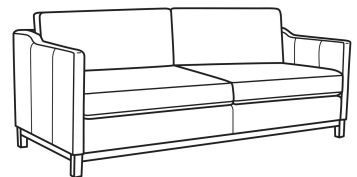

Ryan / 6000-20

DESCRIPTION:	Sofa (84W)
OUTSIDE:	84"W x 36.5"D x 35"H
INSIDE:	78"W x 22"D
SEAT:	20.5"H
ARM:	27"H
BACK RAIL:	29"H
THROW PILLOWS:	2 - 20"
COM:	Plain: 18.00 yds Repeat of 2-14": 22.50 yds Repeat of 15-27": 24.50 yds
WEIGHT:	150 lbs

L = available in leather

Standard Features:

Box Border Back

Saddle-Stitched

Oak wood base. Wood grain pattern is a natural characteristic of oak

May be shown with optional features

RYAN

Standard Seat Cushion: Mayfair Seat
Standard Back Pillow: Fiber Back

Also available:

Ryan / 6000-01
Long Sofa (96W)
Outside: 96W x 36.5D x 35H
Inside: 90W x 22D

Ryan / 6000-01B
Long Sofa (96W)
Outside: 96W x 36.5D x 35H
Inside: 90W x 22D

Ryan / 6000-20B
Sofa (84W)
Outside: 84W x 36.5D x 35H
Inside: 78W x 22D

Ryan / L6000-01
Leather Long Sofa (96W)
Outside: 96W x 36.5D x 35H
Inside: 90W x 22D

Ryan / L6000-01B
Leather Long Sofa (96W)
Outside: 96W x 36.5D x 35H
Inside: 90W x 22D

Ryan / L6000-20
Leather Sofa (84W)
Outside: 84W x 36.5D x 35H
Inside: 78W x 22D