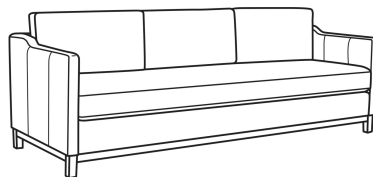

Ryan / 6000-20

DESCRIPTION:	Sofa (84W)
OUTSIDE:	84"W x 36.5"D x 35"H
INSIDE:	78"W x 22"D
SEAT:	20.5"H
ARM:	27"H
BACK RAIL:	29"H
THROW PILLOWS:	2 - 20"
COM:	Plain: 18.00 yds Repeat of 2-14": 22.50 yds Repeat of 15-27": 24.50 yds
WEIGHT:	150 lbs

L = available in leather

Standard Features:

Box Border Back

Saddle-Stitched

Oak wood base. Wood grain pattern is a natural characteristic of oak

May be shown with optional features

RYAN

Standard Seat Cushion: Mayfair Seat
Standard Back Pillow: Fiber Back

Also available:

Ryan / 6000-01
Long Sofa (96W)
Outside: 96W x 36.5D x 35H
Inside: 90W x 22D

Ryan / 6000-01B
Long Sofa (96W)
Outside: 96W x 36.5D x 35H
Inside: 90W x 22D

Ryan / 6000-20B
Sofa (84W)
Outside: 84W x 36.5D x 35H
Inside: 78W x 22D

Ryan / L6000-01
Leather Long Sofa (96W)
Outside: 96W x 36.5D x 35H
Inside: 90W x 22D

Ryan / L6000-01B
Leather Long Sofa (96W)
Outside: 96W x 36.5D x 35H
Inside: 90W x 22D

Ryan / L6000-20
Leather Sofa (84W)
Outside: 84W x 36.5D x 35H
Inside: 78W x 22D