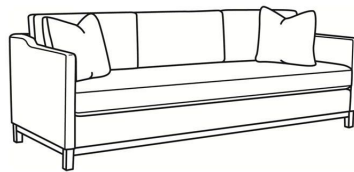

Ryan / 6000-20

DESCRIPTION:	Sofa (84W)
OUTSIDE:	84"W x 36.5"D x 35"H
INSIDE:	78"W x 22"D
SEAT:	20.5"H
ARM:	27"H
BACK RAIL:	29"H
THROW PILLOWS:	2 - 20"
COM:	Plain: 18.00 yds Repeat of 2-14": 22.50 yds Repeat of 15-27": 24.50 yds
WEIGHT:	150 lbs

L = available in leather

Standard Features:

Box Border Back

Saddle-Stitched

Oak wood base. Wood grain pattern is a natural characteristic of oak

May be shown with optional features

RYAN

Standard Seat Cushion: Mayfair Seat
Standard Back Pillow: Fiber Back

Also available:

Ryan / 6000-01
Long Sofa (96W)
Outside: 96W x 36.5D x 35H
Inside: 90W x 22D

Ryan / 6000-01B
Long Sofa (96W)
Outside: 96W x 36.5D x 35H
Inside: 90W x 22D

Ryan / 6000-20B
Sofa (84W)
Outside: 84W x 36.5D x 35H
Inside: 78W x 22D

Ryan / L6000-20B
Leather Sofa (84W)
Outside: 84W x 36.5D x 35H
Inside: 78W x 22D