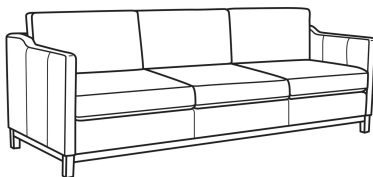

Ryan / 6000-20

DESCRIPTION:	Sofa (84W)
OUTSIDE:	84"W x 36.5"D x 35"H
INSIDE:	78"W x 22"D
SEAT:	20.5"H
ARM:	27"H
BACK RAIL:	29"H
THROW PILLOWS:	2 - 20"
COM:	Plain: 18.00 yds Repeat of 2-14": 22.50 yds Repeat of 15-27": 24.50 yds
WEIGHT:	150 lbs

L = available in leather

Standard Features:

Box Border Back

Saddle-Stitched

Oak wood base. Wood grain pattern is a natural characteristic of oak

May be shown with optional features

RYAN

Standard Seat Cushion: Mayfair Seat
Standard Back Pillow: Fiber Back

Also available:

Ryan / 6000-01
Long Sofa (96W)
Outside: 96W x 36.5D x 35H
Inside: 90W x 22D

Ryan / 6000-01B
Long Sofa (96W)
Outside: 96W x 36.5D x 35H
Inside: 90W x 22D

Ryan / 6000-20B
Sofa (84W)
Outside: 84W x 36.5D x 35H
Inside: 78W x 22D

Ryan / L6000-01
Leather Long Sofa (96W)
Outside: 96W x 36.5D x 35H
Inside: 90W x 22D

Ryan / L6000-01B
Leather Long Sofa (96W)
Outside: 96W x 36.5D x 35H
Inside: 90W x 22D

Ryan / L6000-20
Leather Sofa (84W)
Outside: 84W x 36.5D x 35H
Inside: 78W x 22D