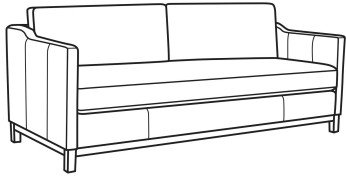

Ryan / 6000-20

DESCRIPTION:	Sofa (84W)
OUTSIDE:	84"W x 36.5"D x 35"H
INSIDE:	78"W x 22"D
SEAT:	20.5"H
ARM:	27"H
BACK RAIL:	29"H
THROW PILLOWS:	2 - 20"
COM:	Plain: 18.00 yds Repeat of 2-14": 22.50 yds Repeat of 15-27": 24.50 yds
WEIGHT:	150 lbs

L = available in leather

Standard Features:

Box Border Back

Saddle-Stitched

Oak wood base. Wood grain pattern is a natural characteristic of oak

May be shown with optional features

RYAN

Standard Seat Cushion: Mayfair Seat
Standard Back Pillow: Fiber Back

Also available:

Ryan / 6000-01
Long Sofa (96W)
Outside: 96W x 36.5D x 35H
Inside: 90W x 22D

Ryan / 6000-01B
Long Sofa (96W)
Outside: 96W x 36.5D x 35H
Inside: 90W x 22D

Ryan / 6000-20B
Sofa (84W)
Outside: 84W x 36.5D x 35H
Inside: 78W x 22D

Ryan / L6000-01
Leather Long Sofa (96W)
Outside: 96W x 36.5D x 35H
Inside: 90W x 22D

Ryan / L6000-01B
Leather Long Sofa (96W)
Outside: 96W x 36.5D x 35H
Inside: 90W x 22D

Ryan / L6000-20
Leather Sofa (84W)
Outside: 84W x 36.5D x 35H
Inside: 78W x 22D