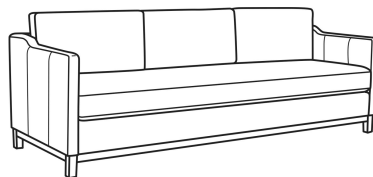

Ryan / 6000-20B

DESCRIPTION:	Sofa (84W)
OUTSIDE:	84"W x 36.5"D x 35"H
INSIDE:	78"W x 22"D
SEAT:	20.5"H
ARM:	27"H
BACK RAIL:	29"H
THROW PILLOWS:	2 - 20"
COM:	Plain: 16.00 yds Repeat of 2-14": 20.00 yds Repeat of 15-27": 21.75 yds
WEIGHT:	150 lbs

L = available in leather

Standard Features:

Box Border Back

Saddle-Stitched

Oak wood base. Wood grain pattern is a natural characteristic of oak

May be shown with optional features

RYAN

Standard Seat Cushion: Mayfair Seat
Standard Back Pillow: Fiber Back

Also available:

Ryan / 6000-01
Long Sofa (96W)
Outside: 96W x 36.5D x 35H
Inside: 90W x 22D

Ryan / 6000-01B
Long Sofa (96W)
Outside: 96W x 36.5D x 35H
Inside: 90W x 22D

Ryan / 6000-20
Sofa (84W)
Outside: 84W x 36.5D x 35H
Inside: 78W x 22D

Ryan / L6000-01
Leather Long Sofa (96W)
Outside: 96W x 36.5D x 35H
Inside: 90W x 22D

Ryan / L6000-01B
Leather Long Sofa (96W)
Outside: 96W x 36.5D x 35H
Inside: 90W x 22D

Ryan / L6000-20
Leather Sofa (84W)
Outside: 84W x 36.5D x 35H
Inside: 78W x 22D