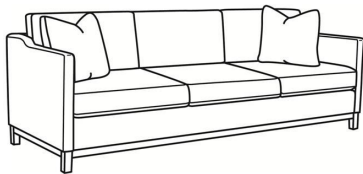

Ryan / 6000-20B

DESCRIPTION:	Sofa (84W)
OUTSIDE:	84"W x 36.5"D x 35"H
INSIDE:	78"W x 22"D
SEAT:	20.5"H
ARM:	27"H
BACK RAIL:	29"H
THROW PILLOWS:	2 - 20"
COM:	Plain: 16.00 yds Repeat of 2-14": 20.00 yds Repeat of 15-27": 21.75 yds
WEIGHT:	150 lbs

L = available in leather

Standard Features:

Box Border Back

Saddle-Stitched

Oak wood base. Wood grain pattern is a natural characteristic of oak

May be shown with optional features

RYAN

Standard Seat Cushion: Mayfair Seat
Standard Back Pillow: Fiber Back

Also available:

Ryan / 6000-01
Long Sofa (96W)
Outside: 96W x 36.5D x 35H
Inside: 90W x 22D

Ryan / 6000-01B
Long Sofa (96W)
Outside: 96W x 36.5D x 35H
Inside: 90W x 22D

Ryan / 6000-20
Sofa (84W)
Outside: 84W x 36.5D x 35H
Inside: 78W x 22D

Ryan / L6000-01
Leather Long Sofa (96W)
Outside: 96W x 36.5D x 35H
Inside: 90W x 22D

Ryan / L6000-01B
Leather Long Sofa (96W)
Outside: 96W x 36.5D x 35H
Inside: 90W x 22D

Ryan / L6000-20
Leather Sofa (84W)
Outside: 84W x 36.5D x 35H
Inside: 78W x 22D