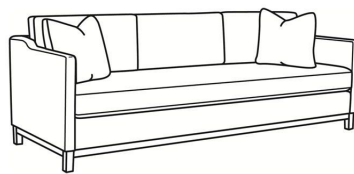

Ryan / 6000-20B

DESCRIPTION:	Sofa (84W)
OUTSIDE:	84"W x 36.5"D x 35"H
INSIDE:	78"W x 22"D
SEAT:	20.5"H
ARM:	27"H
BACK RAIL:	29"H
THROW PILLOWS:	2 - 20"
COM:	Plain: 16.00 yds Repeat of 2-14": 20.00 yds Repeat of 15-27": 21.75 yds
WEIGHT:	150 lbs

L = available in leather

Standard Features:

Box Border Back

Saddle-Stitched

Oak wood base. Wood grain pattern is a natural characteristic of oak

May be shown with optional features

RYAN

Standard Seat Cushion: Mayfair Seat
Standard Back Pillow: Fiber Back

Also available:

Ryan / 6000-01
Long Sofa (96W)
Outside: 96W x 36.5D x 35H
Inside: 90W x 22D

Ryan / 6000-01B
Long Sofa (96W)
Outside: 96W x 36.5D x 35H
Inside: 90W x 22D

Ryan / 6000-20
Sofa (84W)
Outside: 84W x 36.5D x 35H
Inside: 78W x 22D

Ryan / L6000-20B
Leather Sofa (84W)
Outside: 84W x 36.5D x 35H
Inside: 78W x 22D