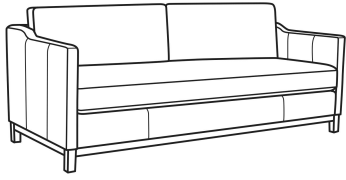

Ryan / 6000-20B

DESCRIPTION:	Sofa (84W)
OUTSIDE:	84"W x 36.5"D x 35"H
INSIDE:	78"W x 22"D
SEAT:	20.5"H
ARM:	27"H
BACK RAIL:	29"H
THROW PILLOWS:	2 - 20"
COM:	Plain: 16.00 yds Repeat of 2-14": 20.00 yds Repeat of 15-27": 21.75 yds
WEIGHT:	150 lbs

L = available in leather

Standard Features:

Box Border Back

Saddle-Stitched

Oak wood base. Wood grain pattern is a natural characteristic of oak

May be shown with optional features

RYAN

Standard Seat Cushion: Mayfair Seat
Standard Back Pillow: Fiber Back

Also available:

Ryan / 6000-01
Long Sofa (96W)
Outside: 96W x 36.5D x 35H
Inside: 90W x 22D

Ryan / 6000-01B
Long Sofa (96W)
Outside: 96W x 36.5D x 35H
Inside: 90W x 22D

Ryan / 6000-20
Sofa (84W)
Outside: 84W x 36.5D x 35H
Inside: 78W x 22D

Ryan / L6000-01
Leather Long Sofa (96W)
Outside: 96W x 36.5D x 35H
Inside: 90W x 22D

Ryan / L6000-01B
Leather Long Sofa (96W)
Outside: 96W x 36.5D x 35H
Inside: 90W x 22D

Ryan / L6000-20
Leather Sofa (84W)
Outside: 84W x 36.5D x 35H
Inside: 78W x 22D