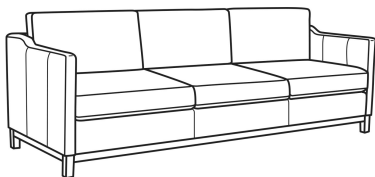

Ryan / 6000-20B

DESCRIPTION:	Sofa (84W)
OUTSIDE:	84"W x 36.5"D x 35"H
INSIDE:	78"W x 22"D
SEAT:	20.5"H
ARM:	27"H
BACK RAIL:	29"H
THROW PILLOWS:	2 - 20"
COM:	Plain: 16.00 yds Repeat of 2-14": 20.00 yds Repeat of 15-27": 21.75 yds
WEIGHT:	150 lbs

L = available in leather

Standard Features:

Box Border Back

Saddle-Stitched

Oak wood base. Wood grain pattern is a natural characteristic of oak

May be shown with optional features

RYAN

Standard Seat Cushion: Mayfair Seat
Standard Back Pillow: Fiber Back

Also available:

Ryan / 6000-01
Long Sofa (96W)
Outside: 96W x 36.5D x 35H
Inside: 90W x 22D

Ryan / 6000-01B
Long Sofa (96W)
Outside: 96W x 36.5D x 35H
Inside: 90W x 22D

Ryan / 6000-20
Sofa (84W)
Outside: 84W x 36.5D x 35H
Inside: 78W x 22D

Ryan / L6000-01
Leather Long Sofa (96W)
Outside: 96W x 36.5D x 35H
Inside: 90W x 22D

Ryan / L6000-01B
Leather Long Sofa (96W)
Outside: 96W x 36.5D x 35H
Inside: 90W x 22D

Ryan / L6000-20
Leather Sofa (84W)
Outside: 84W x 36.5D x 35H
Inside: 78W x 22D