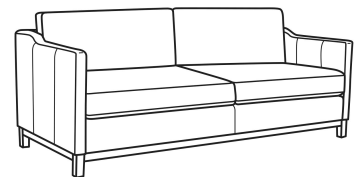

Ryan / 6000-20B

DESCRIPTION:	Sofa (84W)
OUTSIDE:	84"W x 36.5"D x 35"H
INSIDE:	78"W x 22"D
SEAT:	20.5"H
ARM:	27"H
BACK RAIL:	29"H
THROW PILLOWS:	2 - 20"
COM:	Plain: 16.00 yds Repeat of 2-14": 20.00 yds Repeat of 15-27": 21.75 yds
WEIGHT:	150 lbs

L = available in leather

Standard Features:

Box Border Back

Saddle-Stitched

Oak wood base. Wood grain pattern is a natural characteristic of oak

May be shown with optional features

RYAN

Standard Seat Cushion: Mayfair Seat
Standard Back Pillow: Fiber Back

Also available:

Ryan / 6000-01
Long Sofa (96W)
Outside: 96W x 36.5D x 35H
Inside: 90W x 22D

Ryan / 6000-01B
Long Sofa (96W)
Outside: 96W x 36.5D x 35H
Inside: 90W x 22D

Ryan / 6000-20
Sofa (84W)
Outside: 84W x 36.5D x 35H
Inside: 78W x 22D

Ryan / L6000-01
Leather Long Sofa (96W)
Outside: 96W x 36.5D x 35H
Inside: 90W x 22D

Ryan / L6000-01B
Leather Long Sofa (96W)
Outside: 96W x 36.5D x 35H
Inside: 90W x 22D

Ryan / L6000-20
Leather Sofa (84W)
Outside: 84W x 36.5D x 35H
Inside: 78W x 22D