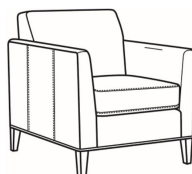

Westport / 6700-00

DESCRIPTION:	Sofa (85W)
OUTSIDE:	85"W x 35"D x 35"H
INSIDE:	76"W x 21.5"D
SEAT:	20.5"H
ARM:	28"H
THROW PILLOWS:	2 - 18"
COM:	Plain: 15.00 yds Repeat of 2-14": 18.75 yds Repeat of 15-27": 20.25 yds
WEIGHT:	160 lbs

Westport / 6700-02
Apt Sofa (79W)
Outside: 79W x 35D x 35H
Inside: 70W x 21.5D

Westport / 6700-05
Chair (32.5W)
Outside: 32.5W x 35D x 35H
Inside: 23.5W x 21.5D

Westport / L6700-00
Leather Sofa (85W)
Outside: 85W x 35D x 35H
Inside: 76W x 21.5D

Westport / L6700-02
Leather Apt Sofa (79W)
Outside: 79W x 35D x 35H
Inside: 70W x 21.5D

Westport / L6700-05
Leather Chair (32.5W)
Outside: 32.5W x 35D x 35H
Inside: 23.5W x 21.5D