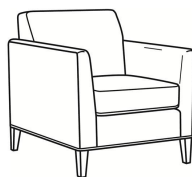

Westport / 6700-00

DESCRIPTION:	Sofa (85W)
OUTSIDE:	85"W x 35"D x 35"H
INSIDE:	76"W x 21.5"D
SEAT:	20.5"H
ARM:	28"H
THROW PILLOWS:	2 - 18"
COM:	Plain: 15.00 yds Repeat of 2-14": 18.75 yds Repeat of 15-27": 20.25 yds
WEIGHT:	160 lbs

L = available in leather

Standard Features:

Tight Back

French Seamed

May be shown with optional features

WESTPORT

Standard Seat Cushion: Hallmark Seat

Also available:

Westport / 6700-02
Apt Sofa (79W)
Outside: 79W x 35D x 35H
Inside: 70W x 21.5D

Westport / 6700-05
Chair (32.5W)
Outside: 32.5W x 35D x 35H
Inside: 23.5W x 21.5D

Westport / L6700-00
Leather Sofa (85W)
Outside: 85W x 35D x 35H
Inside: 76W x 21.5D