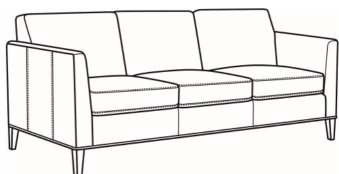

Westport / 6700-00

DESCRIPTION:	Sofa (85W)
OUTSIDE:	85"W x 35"D x 35"H
INSIDE:	76"W x 21.5"D
SEAT:	20.5"H
ARM:	28"H
THROW PILLOWS:	2 - 18"
COM:	Plain: 15.00 yds Repeat of 2-14": 18.75 yds Repeat of 15-27": 20.25 yds
WEIGHT:	160 lbs

L = available in leather

Standard Features:

Tight Back

French Seamed

May be shown with optional features

WESTPORT

Standard Seat Cushion: Hallmark Seat

Also available:

Westport / 6700-02
Apt Sofa (79W)
Outside: 79W x 35D x 35H
Inside: 70W x 21.5D

Westport / 6700-05
Chair (32.5W)
Outside: 32.5W x 35D x 35H
Inside: 23.5W x 21.5D

Westport / L6700-00
Leather Sofa (85W)
Outside: 85W x 35D x 35H
Inside: 76W x 21.5D