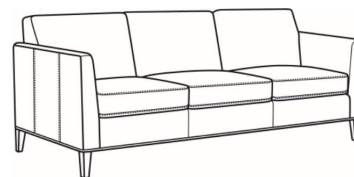

Westport / 6700-00

DESCRIPTION:	Sofa (85W)
OUTSIDE:	85"W x 35"D x 35"H
INSIDE:	76"W x 21.5"D
SEAT:	20.5"H
ARM:	28"H
THROW PILLOWS:	2 - 18"
COM:	Plain: 15.00 yds Repeat of 2-14": 18.75 yds Repeat of 15-27": 20.25 yds
WEIGHT:	160 lbs

L = available in leather

Standard Features:

Tight Back

French Seamed

May be shown with optional features

WESTPORT

Standard Seat Cushion: Hallmark Seat

Also available:

Westport / 6700-02
Apt Sofa (79W)
Outside: 79W x 35D x 35H
Inside: 70W x 21.5D

Westport / 6700-05
Chair (32.5W)
Outside: 32.5W x 35D x 35H
Inside: 23.5W x 21.5D

Westport / L6700-00
Leather Sofa (85W)
Outside: 85W x 35D x 35H
Inside: 76W x 21.5D