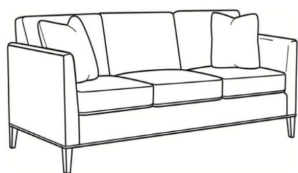

Westport / 6700-00

DESCRIPTION:	Sofa (85W)
OUTSIDE:	85"W x 35"D x 35"H
INSIDE:	76"W x 21.5"D
SEAT:	20.5"H
ARM:	28"H
THROW PILLOWS:	2 - 18"
COM:	Plain: 15.00 yds Repeat of 2-14": 18.75 yds Repeat of 15-27": 20.25 yds
WEIGHT:	160 lbs

L = available in leather

Standard Features:

Tight Back

French Seamed

May be shown with optional features

WESTPORT

Standard Seat Cushion: Hallmark Seat

Also available:

Westport / 6700-02
Apt Sofa (79W)
Outside: 79W x 35D x 35H
Inside: 70W x 21.5D

Westport / 6700-05
Chair (32.5W)
Outside: 32.5W x 35D x 35H
Inside: 23.5W x 21.5D

Westport / L6700-00
Leather Sofa (85W)
Outside: 85W x 35D x 35H
Inside: 76W x 21.5D