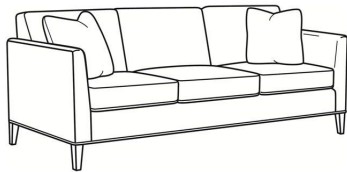

Westport / 6700-02

DESCRIPTION:	Apt Sofa (79W)
OUTSIDE:	79"W x 35"D x 35"H
INSIDE:	70"W x 21.5"D
SEAT:	20.5"H
ARM:	28"H
THROW PILLOWS:	2 - 18"
COM:	Plain: 14.00 yds Repeat of 2-14": 17.50 yds Repeat of 15-27": 19.00 yds
WEIGHT:	150 lbs

L = available in leather

Standard Features:

Tight Back

French Seamed

May be shown with optional features

WESTPORT

Standard Seat Cushion: Hallmark Seat

Also available:

Westport / 6700-00
Sofa (85W)
Outside: 85W x 35D x 35H
Inside: 76W x 21.5D

Westport / 6700-05
Chair (32.5W)
Outside: 32.5W x 35D x 35H
Inside: 23.5W x 21.5D

Westport / L6700-00
Leather Sofa (85W)
Outside: 85W x 35D x 35H
Inside: 76W x 21.5D