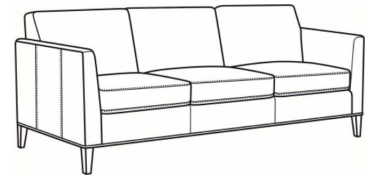

Westport / 6700-02

DESCRIPTION:	Apt Sofa (79W)
OUTSIDE:	79"W x 35"D x 35"H
INSIDE:	70"W x 21.5"D
SEAT:	20.5"H
ARM:	28"H
THROW PILLOWS:	2 - 18"
COM:	Plain: 14.00 yds Repeat of 2-14": 17.50 yds Repeat of 15-27": 19.00 yds
WEIGHT:	150 lbs

L = available in leather

Standard Features:

Tight Back

French Seamed

May be shown with optional features

WESTPORT

Standard Seat Cushion: Hallmark Seat

Also available:

Westport / 6700-00
Sofa (85W)
Outside: 85W x 35D x 35H
Inside: 76W x 21.5D

Westport / 6700-05
Chair (32.5W)
Outside: 32.5W x 35D x 35H
Inside: 23.5W x 21.5D

Westport / L6700-00
Leather Sofa (85W)
Outside: 85W x 35D x 35H
Inside: 76W x 21.5D