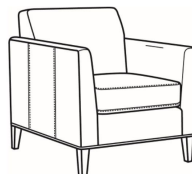

Westport / 6700-02

DESCRIPTION:	Apt Sofa (79W)
OUTSIDE:	79"W x 35"D x 35"H
INSIDE:	70"W x 21.5"D
SEAT:	20.5"H
ARM:	28"H
THROW PILLOWS:	2 - 18"
COM:	Plain: 14.00 yds Repeat of 2-14": 17.50 yds Repeat of 15-27": 19.00 yds
WEIGHT:	150 lbs

Westport / 6700-00
Sofa (85W)
Outside: 85W x 35D x 35H
Inside: 76W x 21.5D

Westport / 6700-05
Chair (32.5W)
Outside: 32.5W x 35D x 35H
Inside: 23.5W x 21.5D

Westport / L6700-00
Leather Sofa (85W)
Outside: 85W x 35D x 35H
Inside: 76W x 21.5D

Westport / L6700-02
Leather Apt Sofa (79W)
Outside: 79W x 35D x 35H
Inside: 70W x 21.5D

Westport / L6700-05
Leather Chair (32.5W)
Outside: 32.5W x 35D x 35H
Inside: 23.5W x 21.5D