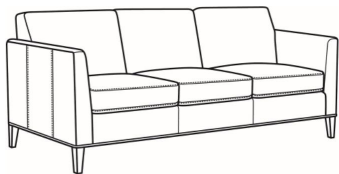

Westport / 6700-02

DESCRIPTION:	Apt Sofa (79W)
OUTSIDE:	79"W x 35"D x 35"H
INSIDE:	70"W x 21.5"D
SEAT:	20.5"H
ARM:	28"H
THROW PILLOWS:	2 - 18"
COM:	Plain: 14.00 yds Repeat of 2-14": 17.50 yds Repeat of 15-27": 19.00 yds
WEIGHT:	150 lbs

L = available in leather

Standard Features:

Tight Back

French Seamed

May be shown with optional features

WESTPORT

Standard Seat Cushion: Hallmark Seat

Also available:

Westport / 6700-00
Sofa (85W)
Outside: 85W x 35D x 35H
Inside: 76W x 21.5D

Westport / 6700-05
Chair (32.5W)
Outside: 32.5W x 35D x 35H
Inside: 23.5W x 21.5D

Westport / L6700-00
Leather Sofa (85W)
Outside: 85W x 35D x 35H
Inside: 76W x 21.5D