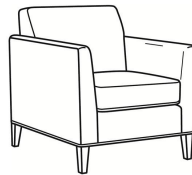

Westport / 6700-02

DESCRIPTION:	Apt Sofa (79W)
OUTSIDE:	79"W x 35"D x 35"H
INSIDE:	70"W x 21.5"D
SEAT:	20.5"H
ARM:	28"H
THROW PILLOWS:	2 - 18"
COM:	Plain: 14.00 yds Repeat of 2-14": 17.50 yds Repeat of 15-27": 19.00 yds
WEIGHT:	150 lbs

L = available in leather

Standard Features:

Tight Back

French Seamed

May be shown with optional features

WESTPORT

Standard Seat Cushion: Hallmark Seat

Also available:

Westport / 6700-00
Sofa (85W)
Outside: 85W x 35D x 35H
Inside: 76W x 21.5D

Westport / 6700-05
Chair (32.5W)
Outside: 32.5W x 35D x 35H
Inside: 23.5W x 21.5D

Westport / L6700-00
Leather Sofa (85W)
Outside: 85W x 35D x 35H
Inside: 76W x 21.5D