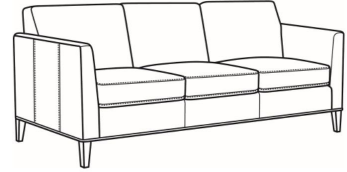

**Westport / 6700-05**

|              |   |
|--------------|---|
| DESCRIPTION: | Chair (32.5W)   |
| OUTSIDE:     | 32.5"W x 35"D x 35"H  |
| INSIDE:      | 23.5"W x 21.5"D   |
| SEAT:        | 20.5"H  |
| ARM:         | 28"H  |
| COM:         | Plain: 7.50 yds<br>Repeat of 2-14": 9.50 yds<br>Repeat of 15-27": 10.25 yds |
| WEIGHT:      | 55 lbs  |

Westport / L6700-07  
Leather Ottoman (27W X 21D)  
Outside: 27W x 21D x 18H  
Inside: 0W x 0D

Westport / 6700-07  
Ottoman (27W X 21D)  
Outside: 27W x 21D x 18H  
Inside: 0W x 0D

Westport / 6700-00  
Sofa (85W)  
Outside: 85W x 35D x 35H  
Inside: 76W x 21.5D

Westport / 6700-02  
Apt Sofa (79W)  
Outside: 79W x 35D x 35H  
Inside: 70W x 21.5D

Westport / L6700-00  
Leather Sofa (85W)  
Outside: 85W x 35D x 35H  
Inside: 76W x 21.5D

Westport / L6700-02  
Leather Apt Sofa (79W)  
Outside: 79W x 35D x 35H  
Inside: 70W x 21.5D