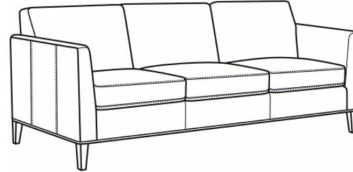

**Westport / 6700-05**

|              |   |
|--------------|---|
| DESCRIPTION: | Chair (32.5W)   |
| OUTSIDE:     | 32.5"W x 35"D x 35"H  |
| INSIDE:      | 23.5"W x 21.5"D   |
| SEAT:        | 20.5"H  |
| ARM:         | 28"H  |
| COM:         | Plain: 7.50 yds<br>Repeat of 2-14": 9.50 yds<br>Repeat of 15-27": 10.25 yds |
| WEIGHT:      | 55 lbs  |

Westport / L6700-07  
Leather Ottoman (27W X 21D)  
Outside: 27W x 21D x 18H  
Inside: 0W x 0D

Westport / 6700-07  
Ottoman (27W X 21D)  
Outside: 27W x 21D x 18H  
Inside: 0W x 0D

Westport / 6700-00  
Sofa (85W)  
Outside: 85W x 35D x 35H  
Inside: 76W x 21.5D

Westport / 6700-02  
Apt Sofa (79W)  
Outside: 79W x 35D x 35H  
Inside: 70W x 21.5D

Westport / L6700-00  
Leather Sofa (85W)  
Outside: 85W x 35D x 35H  
Inside: 76W x 21.5D

Westport / L6700-02  
Leather Apt Sofa (79W)  
Outside: 79W x 35D x 35H  
Inside: 70W x 21.5D