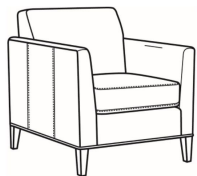

**Westport / 6700-05**

|              |   |
|--------------|---|
| DESCRIPTION: | Chair (32.5W)   |
| OUTSIDE:     | 32.5"W x 35"D x 35"H  |
| INSIDE:      | 23.5"W x 21.5"D   |
| SEAT:        | 20.5"H  |
| ARM:         | 28"H  |
| COM:         | Plain: 7.50 yds<br>Repeat of 2-14": 9.50 yds<br>Repeat of 15-27": 10.25 yds |
| WEIGHT:      | 55 lbs  |

Westport / L6700-07  
Leather Ottoman (27W X 21D)  
Outside: 27W x 21D x 18H  
Inside: 0W x 0D

Westport / 6700-07  
Ottoman (27W X 21D)  
Outside: 27W x 21D x 18H  
Inside: 0W x 0D

Westport / 6700-00  
Sofa (85W)  
Outside: 85W x 35D x 35H  
Inside: 76W x 21.5D

Westport / 6700-02  
Apt Sofa (79W)  
Outside: 79W x 35D x 35H  
Inside: 70W x 21.5D

Westport / L6700-00  
Leather Sofa (85W)  
Outside: 85W x 35D x 35H  
Inside: 76W x 21.5D

Westport / L6700-02  
Leather Apt Sofa (79W)  
Outside: 79W x 35D x 35H  
Inside: 70W x 21.5D