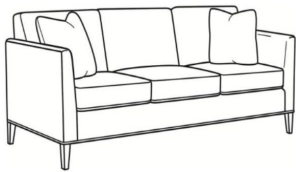

**Westport / 6700-05**

|              |   |
|--------------|---|
| DESCRIPTION: | Chair (32.5W)   |
| OUTSIDE:     | 32.5"W x 35"D x 35"H  |
| INSIDE:      | 23.5"W x 21.5"D   |
| SEAT:        | 20.5"H  |
| ARM:         | 28"H  |
| COM:         | Plain: 7.50 yds<br>Repeat of 2-14": 9.50 yds<br>Repeat of 15-27": 10.25 yds |
| WEIGHT:      | 55 lbs  |

**L** = available in leather

**Standard Features:**

Tight Back

French Seamed

May be shown with optional features

**WESTPORT**

Standard Seat Cushion: Hallmark Seat

Also available:

Westport / L6700-07  
Leather Ottoman (27W X 21D)  
Outside: 27W x 21D x 18H  
Inside: 0W x 0D

Westport / 6700-07  
Ottoman (27W X 21D)  
Outside: 27W x 21D x 18H  
Inside: 0W x 0D

Westport / 6700-00  
Sofa (85W)  
Outside: 85W x 35D x 35H  
Inside: 76W x 21.5D