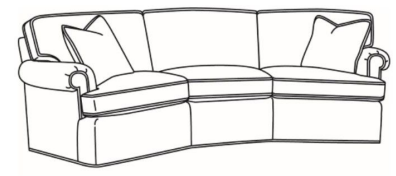

CD86 Series / CD8603R
Wedge Sofa (115W)
Outside: 115W x 51D x 38H
Inside: 0W x 22D