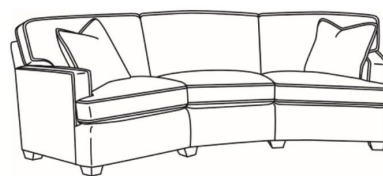

CD86 Series / CD8602T
Apt Sofa (73W)
Outside: 73W x 38D x 38H
Inside: 60W x 22D

CD86 Series / CD8603E
Wedge Sofa (115W)
Outside: 115W x 51D x 38H
Inside: 0W x 22D

CD86 Series / CD8603R
Wedge Sofa (115W)
Outside: 115W x 51D x 38H
Inside: 0W x 22D

CD86 Series / CD8603S
Wedge Sofa (115W)
Outside: 115W x 51D x 38H
Inside: 0W x 22D

CD86 Series / CD8603T
Wedge Sofa (115W)
Outside: 115W x 51D x 38H
Inside: 0W x 22D

CD86 Series / CD8604E
Loveseat (61W)
Outside: 61W x 38D x 38H
Inside: 47W x 22D