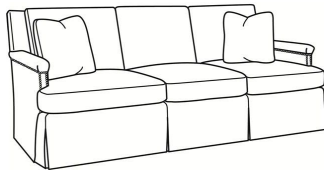

Clara / 7025

DESCRIPTION:	Chair (28W)
OUTSIDE:	28"W x 39"D x 35"H
INSIDE:	21.5"W x 21"D
SEAT:	19.5"H
ARM:	24"H
BACK RAIL:	35"H
COM:	Plain: 8.00 yds Repeat of 2-14": 10.00 yds Repeat of 15-27": 11.00 yds
WEIGHT:	55 lbs

Standard Features:

- Box Border Back
- Saddle-Stitched
- Standard with small nail trim
- May be shown with optional features

CLARA

Standard Seat Cushion:	Mayfair Seat
Standard Back Pillow:	Fiber Back

Also available:

Clara / 7027
Ottoman (25.5W X 19D)
Outside: 25.5W x 19D x 16.5H
Inside: 0W x 0D

Clara / 7020
Sofa (81W)
Outside: 81W x 39D x 35H
Inside: 74.5W x 21D

Clara / 7020-2
Sofa (81W)
Outside: 81W x 39D x 35H
Inside: 74.5W x 21D

Clara / 7025-SW
Swivel Chair (28W)
Outside: 28W x 39D x 35H
Inside: 21.5W x 21D