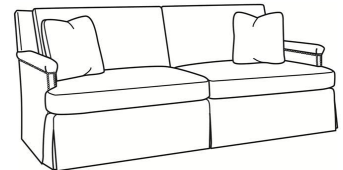

Clara / 7025

DESCRIPTION:	Chair (28W)
OUTSIDE:	28"W x 39"D x 35"H
INSIDE:	21.5"W x 21"D
SEAT:	19.5"H
ARM:	24"H
BACK RAIL:	35"H
COM:	Plain: 8.00 yds Repeat of 2-14": 10.00 yds Repeat of 15-27": 11.00 yds
WEIGHT:	55 lbs

Standard Features:

- Box Border Back
- Saddle-Stitched
- Standard with small nail trim
- May be shown with optional features

CLARA

Standard Seat Cushion:	Mayfair Seat
Standard Back Pillow:	Fiber Back

Also available:

Clara / 7027
Ottoman (25.5W X 19D)
Outside: 25.5W x 19D x 16.5H
Inside: 0W x 0D

Clara / 7020
Sofa (81W)
Outside: 81W x 39D x 35H
Inside: 74.5W x 21D

Clara / 7020-2
Sofa (81W)
Outside: 81W x 39D x 35H
Inside: 74.5W x 21D

Clara / 7025-SW
Swivel Chair (28W)
Outside: 28W x 39D x 35H
Inside: 21.5W x 21D