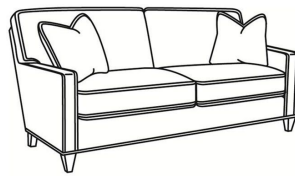

Topsider / 7652

DESCRIPTION:	Apt Sofa (68W)
OUTSIDE:	68"W x 35"D x 37"H
INSIDE:	58"W x 21.5"D
SEAT:	20"H
ARM:	23"H
BACK RAIL:	30"H
THROW PILLOWS:	2 - 18"
COM:	Plain: 17.00 yds Repeat of 2-14": 21.25 yds Repeat of 15-27": 23.00 yds
WEIGHT:	125 lbs

Standard Features:

Box Border Back

May be shown with optional features

TOPSIDER

Standard Seat Cushion: Hallmark Seat
Standard Back Pillow: Fiber Back

Also available:

Topsider / 7650
Sofa (78W)
Outside: 78W x 35D x 37H
Inside: 68W x 21.5D

Topsider / 7654
Loveseat (54W)
Outside: 54W x 35D x 37H
Inside: 44W x 21.5D