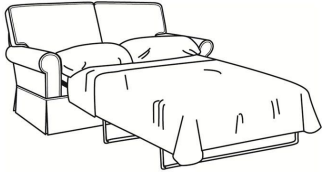

**Hudson / 7700**

DESCRIPTION: Sofa (84W)  
 OUTSIDE: 84"W x 35"D x 37"H  
 INSIDE: 68"W x 21.5"D  
 SEAT: 21"H  
 ARM: 25"H  
 BACK RAIL: 30"H  
 THROW PILLOWS: 2 - 18"  
 COM: Plain: 20.00 yds  
 Repeat of 2-14": 25.00 yds  
 Repeat of 15-27": 27.00 yds  
 WEIGHT: 145 lbs

SC = available slipcovered

S = available as sleeper

Standard Features:

Box Border Back

May be shown with optional features

**HUDSON**

Standard Seat Cushion: Hallmark Seat  
 Standard Back Pillow: Fiber Back

Also available:

Hudson / 7702  
 Apt Sofa (74W)  
 Outside: 74W x 35D x 37H  
 Inside: 58W x 21.5D

Hudson / 7704  
 Loveseat (60W)  
 Outside: 60W x 35D x 37H  
 Inside: 44W x 21.5D

Hudson / 7700-SC  
 Slipcovered Sofa (84W)  
 Outside: 84W x 35D x 37H  
 Inside: 68W x 21.5D

Hudson / 7702-SC  
 Slipcovered Apt Sofa (74W)  
 Outside: 74W x 35D x 37H  
 Inside: 58W x 21.5D

Hudson / 7704-SC  
 Slipcovered Loveseat (60W)  
 Outside: 60W x 35D x 37H  
 Inside: 44W x 21.5D

Hudson / 7700-S  
 Queen Sleeper (82W)  
 Outside: 82W x 35D x 37H  
 Inside: 68W x 21.5D