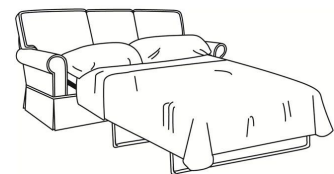

**Hudson / 7700**

DESCRIPTION: Sofa (84W)  
 OUTSIDE: 84"W x 35"D x 37"H  
 INSIDE: 68"W x 21.5"D  
 SEAT: 21"H  
 ARM: 25"H  
 BACK RAIL: 30"H  
 THROW PILLOWS: 2 - 18"  
 COM: Plain: 20.00 yds  
 Repeat of 2-14": 25.00 yds  
 Repeat of 15-27": 27.00 yds  
 WEIGHT: 145 lbs

SC = available slipcovered

S = available as sleeper

Standard Features:

Box Border Back

May be shown with optional features

**HUDSON**

Standard Seat Cushion: Hallmark Seat  
 Standard Back Pillow: Fiber Back

Also available:

Hudson / 7702  
 Apt Sofa (74W)  
 Outside: 74W x 35D x 37H  
 Inside: 58W x 21.5D

Hudson / 7704  
 Loveseat (60W)  
 Outside: 60W x 35D x 37H  
 Inside: 44W x 21.5D

Hudson / 7700-SC  
 Slipcovered Sofa (84W)  
 Outside: 84W x 35D x 37H  
 Inside: 68W x 21.5D

Hudson / 7702-SC  
 Slipcovered Apt Sofa (74W)  
 Outside: 74W x 35D x 37H  
 Inside: 58W x 21.5D

Hudson / 7704-SC  
 Slipcovered Loveseat (60W)  
 Outside: 60W x 35D x 37H  
 Inside: 44W x 21.5D

Hudson / 7700-S  
 Queen Sleeper (82W)  
 Outside: 82W x 35D x 37H  
 Inside: 68W x 21.5D