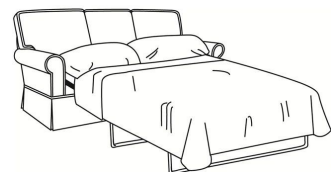

Hudson / 7700-SC

DESCRIPTION:	Sofa (84W)
OUTSIDE:	84"W x 35"D x 37"H
INSIDE:	68"W x 21.5"D
SEAT:	21"H
ARM:	25"H
BACK RAIL:	30"H
THROW PILLOWS:	2 - 18"
COM:	Plain: 18.50 yds Repeat of 2-14": 23.25 yds Repeat of 15-27": 25.00 yds
WEIGHT:	145 lbs

SC = available slipcovered

S = available as sleeper

Standard Features:

Box Border Back

May be shown with optional features

HUDSON

Standard Seat Cushion: Hallmark Seat
Standard Back Pillow: Fiber Back

Also available:

Hudson / 7700
Sofa (84W)
Outside: 84W x 35D x 37H
Inside: 68W x 21.5D

Hudson / 7702
Apt Sofa (74W)
Outside: 74W x 35D x 37H
Inside: 58W x 21.5D

Hudson / 7704
Loveseat (60W)
Outside: 60W x 35D x 37H
Inside: 44W x 21.5D

Hudson / 7702-SC
Slipcovered Apt Sofa (74W)
Outside: 74W x 35D x 37H
Inside: 58W x 21.5D

Hudson / 7704-SC
Slipcovered Loveseat (60W)
Outside: 60W x 35D x 37H
Inside: 44W x 21.5D

Hudson / 7700-S
Queen Sleeper (82W)
Outside: 82W x 35D x 37H
Inside: 68W x 21.5D