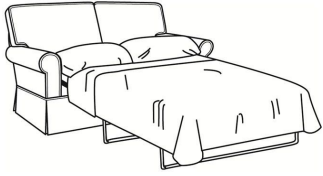

Hudson / 7700-SC

DESCRIPTION:	Sofa (84W)
OUTSIDE:	84"W x 35"D x 37"H
INSIDE:	68"W x 21.5"D
SEAT:	21"H
ARM:	25"H
BACK RAIL:	30"H
THROW PILLOWS:	2 - 18"
COM:	Plain: 18.50 yds Repeat of 2-14": 23.25 yds Repeat of 15-27": 25.00 yds
WEIGHT:	145 lbs

SC = available slipcovered

S = available as sleeper

Standard Features:

Box Border Back

May be shown with optional features

HUDSON

Standard Seat Cushion: Hallmark Seat
Standard Back Pillow: Fiber Back

Also available:

Hudson / 7700
Sofa (84W)
Outside: 84W x 35D x 37H
Inside: 68W x 21.5D

Hudson / 7702
Apt Sofa (74W)
Outside: 74W x 35D x 37H
Inside: 58W x 21.5D

Hudson / 7704
Loveseat (60W)
Outside: 60W x 35D x 37H
Inside: 44W x 21.5D

Hudson / 7702-SC
Slipcovered Apt Sofa (74W)
Outside: 74W x 35D x 37H
Inside: 58W x 21.5D

Hudson / 7704-SC
Slipcovered Loveseat (60W)
Outside: 60W x 35D x 37H
Inside: 44W x 21.5D

Hudson / 7700-S
Queen Sleeper (82W)
Outside: 82W x 35D x 37H
Inside: 68W x 21.5D