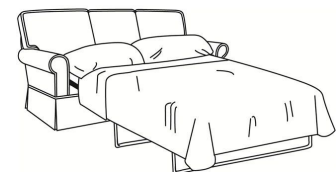

Hudson / 7702

DESCRIPTION: Apt Sofa (74W)
 OUTSIDE: 74"W x 35"D x 37"H
 INSIDE: 58"W x 21.5"D
 SEAT: 21"H
 ARM: 25"H
 BACK RAIL: 30"H
 THROW PILLOWS: 2 - 18"
 COM: Plain: 18.00 yds
 Repeat of 2-14": 22.50 yds
 Repeat of 15-27": 24.50 yds
 WEIGHT: 125 lbs

SC = available slipcovered

S = available as sleeper

Standard Features:

Box Border Back

May be shown with optional features

HUDSON

Standard Seat Cushion: Hallmark Seat
 Standard Back Pillow: Fiber Back

Also available:

Hudson / 7700
 Sofa (84W)
 Outside: 84W x 35D x 37H
 Inside: 68W x 21.5D

Hudson / 7704
 Loveseat (60W)
 Outside: 60W x 35D x 37H
 Inside: 44W x 21.5D

Hudson / 7700-SC
 Slipcovered Sofa (84W)
 Outside: 84W x 35D x 37H
 Inside: 68W x 21.5D

Hudson / 7702-SC
 Slipcovered Apt Sofa (74W)
 Outside: 74W x 35D x 37H
 Inside: 58W x 21.5D

Hudson / 7704-SC
 Slipcovered Loveseat (60W)
 Outside: 60W x 35D x 37H
 Inside: 44W x 21.5D

Hudson / 7700-S
 Queen Sleeper (82W)
 Outside: 82W x 35D x 37H
 Inside: 68W x 21.5D