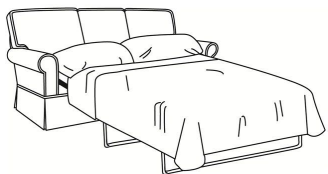

Hudson / 7702-S

DESCRIPTION:	Full Sleeper (76W)
OUTSIDE:	76"W x 35"D x 37"H
INSIDE:	58"W x 21.5"D
SEAT:	21"H
ARM:	25"H
BACK RAIL:	30"H
THROW PILLOWS:	2 - 18"
COM:	Plain: 19.00 yds Repeat of 2-14": 23.75 yds Repeat of 15-27": 25.75 yds
WEIGHT:	250 lbs

SC = available slipcovered

S = available as sleeper

Standard Features:

Box Border Back

May be shown with optional features

HUDSON

Standard Seat Cushion: Hallmark Seat
Standard Back Pillow: Fiber Back

Also available:

Hudson / 7700
Sofa (84W)
Outside: 84W x 35D x 37H
Inside: 68W x 21.5D

Hudson / 7702
Apt Sofa (74W)
Outside: 74W x 35D x 37H
Inside: 58W x 21.5D

Hudson / 7704
Loveseat (60W)
Outside: 60W x 35D x 37H
Inside: 44W x 21.5D

Hudson / 7700-SC
Slipcovered Sofa (84W)
Outside: 84W x 35D x 37H
Inside: 68W x 21.5D

Hudson / 7702-SC
Slipcovered Apt Sofa (74W)
Outside: 74W x 35D x 37H
Inside: 58W x 21.5D

Hudson / 7704-SC
Slipcovered Loveseat (60W)
Outside: 60W x 35D x 37H
Inside: 44W x 21.5D