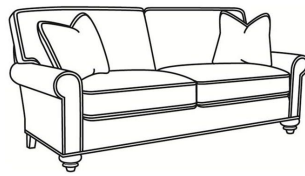

Bayside / 7772

| | |
|----------------|---|
| DESCRIPTION: | Apt Sofa (74W) |
| OUTSIDE: | 74"W x 35"D x 37"H |
| INSIDE: | 58"W x 21.5"D |
| SEAT: | 20"H |
| ARM: | 24"H |
| BACK RAIL: | 30"H |
| THROW PILLOWS: | 2 - 18" |
| COM: | Plain: 17.00 yds Repeat of 2-14": 21.25 yds Repeat of 15-27": 23.00 yds |
| WEIGHT: | 125 lbs |

Standard Features:
 Box Border Back
 May be shown with optional features

BAYSIDE
 Standard Seat Cushion: Hallmark Seat
 Standard Back Pillow: Fiber Back

Also available:

Bayside / 7770
 Sofa (84W)
 Outside: 84W x 35D x 37H
 Inside: 68W x 21.5D

Bayside / 7774
 Loveseat (60W)
 Outside: 60W x 35D x 37H
 Inside: 44W x 21.5D