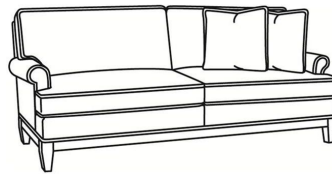

Camden / 8512

DESCRIPTION: Apt Sofa (74W)
 OUTSIDE: 74"W x 36"D x 36"H
 INSIDE: 63"W x 21"D
 SEAT: 20"H
 ARM: 24"H
 BACK RAIL: 33"H
 THROW PILLOWS: 2 - 18"
 COM: Plain: 16.50 yds
 Repeat of 2-14": 20.75 yds
 Repeat of 15-27": 22.50 yds
 WEIGHT: 125 lbs

Standard Features:

Box Border Back
 May be shown with optional features

CAMDEN

Standard Seat Cushion: Hallmark Seat
 Standard Back Pillow: Fiber Back

Also available:

Camden / 8510
 Sofa (87W)
 Outside: 87W x 36D x 36H
 Inside: 75W x 21D

Camden / 8514
 Loveseat (62W)
 Outside: 62W x 36D x 36H
 Inside: 50W x 21D