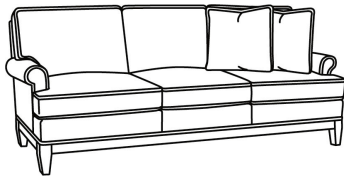

Camden / 8512

DESCRIPTION: Apt Sofa (74W)
 OUTSIDE: 74"W x 36"D x 36"H
 INSIDE: 63"W x 21"D
 SEAT: 20"H
 ARM: 24"H
 BACK RAIL: 33"H
 THROW PILLOWS: 2 - 18"
 COM: Plain: 16.50 yds
 Repeat of 2-14": 20.75 yds
 Repeat of 15-27": 22.50 yds
 WEIGHT: 125 lbs

Standard Features:

Box Border Back
 May be shown with optional features

CAMDEN

Standard Seat Cushion: Hallmark Seat
 Standard Back Pillow: Fiber Back

Also available:

Camden / 8510
 Sofa (87W)
 Outside: 87W x 36D x 36H
 Inside: 75W x 21D

Camden / 8514
 Loveseat (62W)
 Outside: 62W x 36D x 36H
 Inside: 50W x 21D