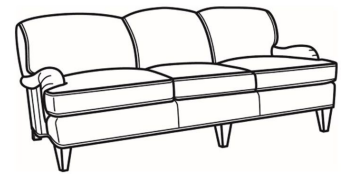

**Russel / 8520**

DESCRIPTION: Sofa (88W)  
 OUTSIDE: 88"W x 40"D x 34"H  
 INSIDE: 75"W x 22"D  
 SEAT: 20"H  
 ARM: 22"H  
 THROW PILLOWS: 2 - 20"  
 COM: Plain: 16.00 yds  
 Repeat of 2-14": 20.00 yds  
 Repeat of 15-27": 21.75 yds  
 WEIGHT: 130 lbs

**L** = available in leather

Standard Features:

Tight Back

May be shown with optional features

**RUSSEL**  
 Standard Seat Cushion: Hallmark Seat

Standard Seat Cushion:

Also available:

Russel / 8522  
 Apt Sofa (78W)  
 Outside: 78W x 40D x 34H  
 Inside: 65W x 22D

Russel / 8525  
 Chair (37W)  
 Outside: 37W x 40D x 34H  
 Inside: 23W x 22D

Russel / L8520  
 Leather Sofa (88W)  
 Outside: 88W x 40D x 34H  
 Inside: 75W x 22D

Russel / L8522  
 Leather Apt Sofa (78W)  
 Outside: 78W x 40D x 34H  
 Inside: 65W x 22D