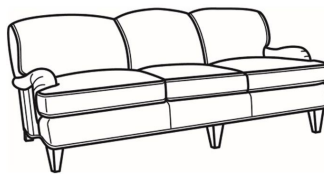

Russel / 8525

DESCRIPTION: Chair (37W)
 OUTSIDE: 37"W x 40"D x 34"H
 INSIDE: 23"W x 22"D
 SEAT: 20"H
 ARM: 22"H
 COM: Plain: 8.00 yds
 Repeat of 2-14": 10.00 yds
 Repeat of 15-27": 11.00 yds
 WEIGHT: 85 lbs

L = available in leather

Standard Features:

Tight Back

May be shown with optional features

RUSSEL

Standard Seat Cushion: Hallmark Seat

Also available:

Russel / L8527
 Leather Ottoman (31W X 23D)
 Outside: 31W x 23D x 19H
 Inside: 0W x 0D

Russel / 8527
 Ottoman (31W X 23D)
 Outside: 31W x 23D x 19H
 Inside: 0W x 0D

Russel / 8520
 Sofa (88W)
 Outside: 88W x 40D x 34H
 Inside: 75W x 22D

Russel / 8522
 Apt Sofa (78W)
 Outside: 78W x 40D x 34H
 Inside: 65W x 22D