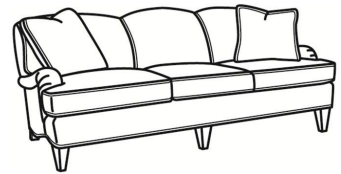

Russel / 8525

DESCRIPTION: Chair (37W)
 OUTSIDE: 37"W x 40"D x 34"H
 INSIDE: 23"W x 22"D
 SEAT: 20"H
 ARM: 22"H
 COM: Plain: 8.00 yds
 Repeat of 2-14": 10.00 yds
 Repeat of 15-27": 11.00 yds
 WEIGHT: 85 lbs

L = available in leather

Standard Features:

Tight Back

May be shown with optional features

RUSSEL

Standard Seat Cushion: Hallmark Seat

Also available:

Russel / L8527
 Leather Ottoman (31W X 23D)
 Outside: 31W x 23D x 19H
 Inside: 0W x 0D

Russel / 8527
 Ottoman (31W X 23D)
 Outside: 31W x 23D x 19H
 Inside: 0W x 0D

Russel / 8520
 Sofa (88W)
 Outside: 88W x 40D x 34H
 Inside: 75W x 22D

Russel / 8522
 Apt Sofa (78W)
 Outside: 78W x 40D x 34H
 Inside: 65W x 22D