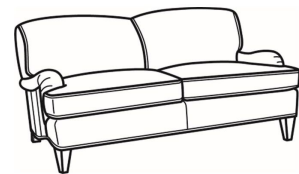

Russel / 8525

DESCRIPTION: Chair (37W)
 OUTSIDE: 37"W x 40"D x 34"H
 INSIDE: 23"W x 22"D
 SEAT: 20"H
 ARM: 22"H
 COM: Plain: 8.00 yds
 Repeat of 2-14": 10.00 yds
 Repeat of 15-27": 11.00 yds
 WEIGHT: 85 lbs

Russel / 8527
 Ottoman (31W X 23D)
 Outside: 31W x 23D x 19H
 Inside: 0W x 0D

Russel / 8520
 Sofa (88W)
 Outside: 88W x 40D x 34H
 Inside: 75W x 22D

Russel / 8522
 Apt Sofa (78W)
 Outside: 78W x 40D x 34H
 Inside: 65W x 22D

Russel / L8520
 Leather Sofa (88W)
 Outside: 88W x 40D x 34H
 Inside: 75W x 22D

Russel / L8522
 Leather Apt Sofa (78W)
 Outside: 78W x 40D x 34H
 Inside: 65W x 22D

Russel / L8525

Leather Chair (37W)

Outside: 37W x 40D x 34H