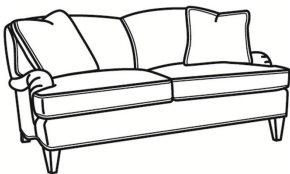

Russel / 8525

DESCRIPTION: Chair (37W)
 OUTSIDE: 37"W x 40"D x 34"H
 INSIDE: 23"W x 22"D
 SEAT: 20"H
 ARM: 22"H
 COM: Plain: 8.00 yds
 Repeat of 2-14": 10.00 yds
 Repeat of 15-27": 11.00 yds
 WEIGHT: 85 lbs

L = available in leather

Standard Features:

Tight Back

May be shown with optional features

RUSSEL

Standard Seat Cushion: Hallmark Seat

Also available:

Russel / L8527
 Leather Ottoman (31W X 23D)
 Outside: 31W x 23D x 19H
 Inside: 0W x 0D

Russel / 8527
 Ottoman (31W X 23D)
 Outside: 31W x 23D x 19H
 Inside: 0W x 0D

Russel / 8520
 Sofa (88W)
 Outside: 88W x 40D x 34H
 Inside: 75W x 22D

Russel / 8522
 Apt Sofa (78W)
 Outside: 78W x 40D x 34H
 Inside: 65W x 22D