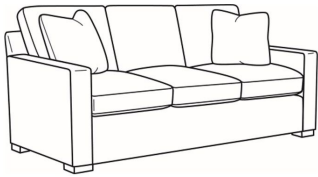

Travis / 8780-04

DESCRIPTION:	Loveseat (60W)
OUTSIDE:	60"W x 41"D x 37"H
INSIDE:	47"W x 24.5"D
SEAT:	21.5"H
ARM:	25.5"H
BACK RAIL:	30.5"H
THROW PILLOWS:	2 - 20"
COM:	Plain: 15.00 yds Repeat of 2-14": 18.75 yds Repeat of 15-27": 20.25 yds
WEIGHT:	110 lbs

Standard Features:

- Box Border Back
- Weltless
- May be shown with optional features

TRAVIS

Standard Seat Cushion:	Comfort Down Seat
Standard Back Pillow:	Comfort Down Back

Also available:

Travis / 8780-00
Sofa (83W)
Outside: 83W x 41D x 37H
Inside: 70W x 24.5D

Travis / 8780-05
Chair (34W)
Outside: 34W x 41D x 37H
Inside: 22W x 24.5D

Travis / 8780-05SW
Swivel Chair (34W)
Outside: 34W x 41D x 37H
Inside: 22W x 24.5D

Travis / 8780-20
Apt Sofa (73W)
Outside: 73W x 41D x 37H
Inside: 60W x 24.5D