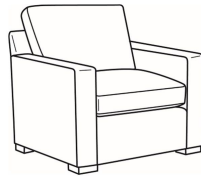

Travis / 8780-04

DESCRIPTION:	Loveseat (60W)
OUTSIDE:	60"W x 41"D x 37"H
INSIDE:	47"W x 24.5"D
SEAT:	21.5"H
ARM:	25.5"H
BACK RAIL:	30.5"H
THROW PILLOWS:	2 - 20"
COM:	Plain: 15.00 yds Repeat of 2-14": 18.75 yds Repeat of 15-27": 20.25 yds
WEIGHT:	110 lbs

Standard Features:

- Box Border Back
- Weltless
- May be shown with optional features

TRAVIS

Standard Seat Cushion:	Comfort Down Seat
Standard Back Pillow:	Comfort Down Back

Also available:

Travis / 8780-00
Sofa (83W)
Outside: 83W x 41D x 37H
Inside: 70W x 24.5D

Travis / 8780-05
Chair (34W)
Outside: 34W x 41D x 37H
Inside: 22W x 24.5D

Travis / 8780-05SW
Swivel Chair (34W)
Outside: 34W x 41D x 37H
Inside: 22W x 24.5D

Travis / 8780-20
Apt Sofa (73W)
Outside: 73W x 41D x 37H
Inside: 60W x 24.5D