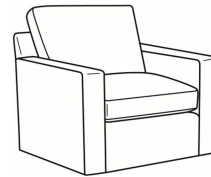

Travis / 8780-04

DESCRIPTION:	Loveseat (60W)
OUTSIDE:	60"W x 41"D x 37"H
INSIDE:	47"W x 24.5"D
SEAT:	21.5"H
ARM:	25.5"H
BACK RAIL:	30.5"H
THROW PILLOWS:	2 - 20"
COM:	Plain: 15.00 yds Repeat of 2-14": 18.75 yds Repeat of 15-27": 20.25 yds
WEIGHT:	110 lbs

Standard Features:

- Box Border Back
- Weltless
- May be shown with optional features

TRAVIS

Standard Seat Cushion:	Comfort Down Seat
Standard Back Pillow:	Comfort Down Back

Also available:

Travis / 8780-00
Sofa (83W)
Outside: 83W x 41D x 37H
Inside: 70W x 24.5D

Travis / 8780-05
Chair (34W)
Outside: 34W x 41D x 37H
Inside: 22W x 24.5D

Travis / 8780-05SW
Swivel Chair (34W)
Outside: 34W x 41D x 37H
Inside: 22W x 24.5D

Travis / 8780-20
Apt Sofa (73W)
Outside: 73W x 41D x 37H
Inside: 60W x 24.5D