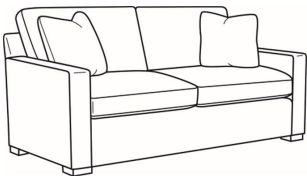

Travis / 8780-04

DESCRIPTION:	Loveseat (60W)
OUTSIDE:	60"W x 41"D x 37"H
INSIDE:	47"W x 24.5"D
SEAT:	21.5"H
ARM:	25.5"H
BACK RAIL:	30.5"H
THROW PILLOWS:	2 - 20"
COM:	Plain: 15.00 yds Repeat of 2-14": 18.75 yds Repeat of 15-27": 20.25 yds
WEIGHT:	110 lbs

Standard Features:

- Box Border Back
- Weltless
- May be shown with optional features

TRAVIS

Standard Seat Cushion:	Comfort Down Seat
Standard Back Pillow:	Comfort Down Back

Also available:

Travis / 8780-00
Sofa (83W)
Outside: 83W x 41D x 37H
Inside: 70W x 24.5D

Travis / 8780-05
Chair (34W)
Outside: 34W x 41D x 37H
Inside: 22W x 24.5D

Travis / 8780-05SW
Swivel Chair (34W)
Outside: 34W x 41D x 37H
Inside: 22W x 24.5D

Travis / 8780-20
Apt Sofa (73W)
Outside: 73W x 41D x 37H
Inside: 60W x 24.5D