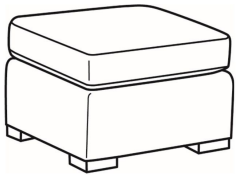

Travis / 8780-05

DESCRIPTION:	Chair (34W)
OUTSIDE:	34"W x 41"D x 37"H
INSIDE:	22"W x 24.5"D
SEAT:	21.5"H
ARM:	25.5"H
BACK RAIL:	30.5"H
COM:	Plain: 9.50 yds Repeat of 2-14": 12.00 yds Repeat of 15-27": 13.00 yds
WEIGHT:	90 lbs

Standard Features:

Box Border Back

Weltless

May be shown with optional features

TRAVIS

Standard Seat Cushion: Comfort Down Seat

Standard Back Pillow: Comfort Down Back

Also available:

Travis / 8780-07
Ottoman (29W X 24D)
Outside: 29W x 24D x 19H
Inside: 0W x 0D

Travis / 8780-00
Sofa (83W)
Outside: 83W x 41D x 37H
Inside: 70W x 24.5D

Travis / 8780-04
Loveseat (60W)
Outside: 60W x 41D x 37H
Inside: 47W x 24.5D