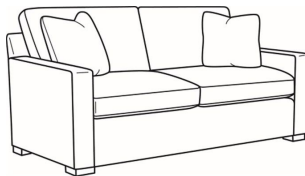

Travis / 8780-05

DESCRIPTION:	Chair (34W)
OUTSIDE:	34"W x 41"D x 37"H
INSIDE:	22"W x 24.5"D
SEAT:	21.5"H
ARM:	25.5"H
BACK RAIL:	30.5"H
COM:	Plain: 9.50 yds Repeat of 2-14": 12.00 yds Repeat of 15-27": 13.00 yds
WEIGHT:	90 lbs

Standard Features:

Box Border Back

Weltless

May be shown with optional features

TRAVIS

Standard Seat Cushion: Comfort Down Seat

Standard Back Pillow: Comfort Down Back

Also available:

Travis / 8780-07
Ottoman (29W X 24D)
Outside: 29W x 24D x 19H
Inside: 0W x 0D

Travis / 8780-00
Sofa (83W)
Outside: 83W x 41D x 37H
Inside: 70W x 24.5D

Travis / 8780-04
Loveseat (60W)
Outside: 60W x 41D x 37H
Inside: 47W x 24.5D

Travis / 8780-05SW
Swivel Chair (34W)
Outside: 34W x 41D x 37H
Inside: 22W x 24.5D

Travis / 8780-20
Apt Sofa (73W)
Outside: 73W x 41D x 37H
Inside: 60W x 24.5D