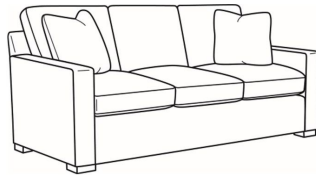

Travis / 8780-00
Sofa (83W)
Outside: 83W x 41D x 37H
Inside: 70W x 24.5D