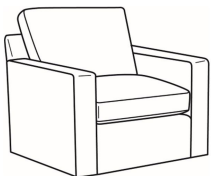

Travis / 8780-05SW
Swivel Chair (34W)
Outside: 34W x 41D x 37H
Inside: 22W x 24.5D