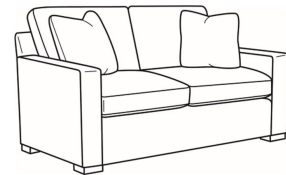

Travis / 8780-04
Loveseat (60W)
Outside: 60W x 41D x 37H
Inside: 47W x 24.5D