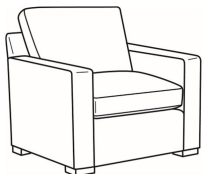

Travis / 8780-05
Chair (34W)
Outside: 34W x 41D x 37H
Inside: 22W x 24.5D