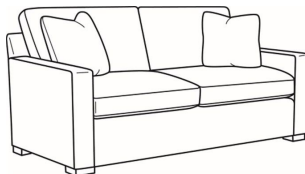

Travis / 8780-05SW

DESCRIPTION:	Swivel Chair (34W)
OUTSIDE:	34"W x 41"D x 37"H
INSIDE:	22"W x 24.5"D
SEAT:	21.5"H
ARM:	25.5"H
BACK RAIL:	30.5"H
COM:	Plain: 9.50 yds Repeat of 2-14": 12.00 yds Repeat of 15-27": 13.00 yds
WEIGHT:	90 lbs

Standard Features:

Box Border Back

Weltless

May be shown with optional features

TRAVIS

Standard Seat Cushion: Comfort Down Seat

Standard Back Pillow: Comfort Down Back

Also available:

Travis / 8780-07
Ottoman (29W X 24D)
Outside: 29W x 24D x 19H
Inside: 0W x 0D

Travis / 8780-00
Sofa (83W)
Outside: 83W x 41D x 37H
Inside: 70W x 24.5D

Travis / 8780-04
Loveseat (60W)
Outside: 60W x 41D x 37H
Inside: 47W x 24.5D

Travis / 8780-05
Chair (34W)
Outside: 34W x 41D x 37H
Inside: 22W x 24.5D

Travis / 8780-20
Apt Sofa (73W)
Outside: 73W x 41D x 37H
Inside: 60W x 24.5D