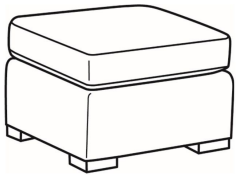

Travis / 8780-05SW

DESCRIPTION:	Swivel Chair (34W)
OUTSIDE:	34"W x 41"D x 37"H
INSIDE:	22"W x 24.5"D
SEAT:	21.5"H
ARM:	25.5"H
BACK RAIL:	30.5"H
COM:	Plain: 9.50 yds Repeat of 2-14": 12.00 yds Repeat of 15-27": 13.00 yds
WEIGHT:	90 lbs

Standard Features:

Box Border Back

Weltless

May be shown with optional features

TRAVIS

Standard Seat Cushion: Comfort Down Seat

Standard Back Pillow: Comfort Down Back

Also available:

Travis / 8780-07
Ottoman (29W X 24D)
Outside: 29W x 24D x 19H
Inside: 0W x 0D

Travis / 8780-00
Sofa (83W)
Outside: 83W x 41D x 37H
Inside: 70W x 24.5D

Travis / 8780-04
Loveseat (60W)
Outside: 60W x 41D x 37H
Inside: 47W x 24.5D