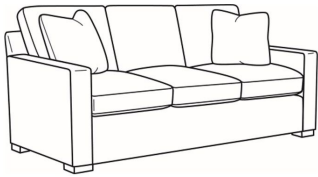

Travis / 8780-20

DESCRIPTION:	Apt Sofa (73W)
OUTSIDE:	73"W x 41"D x 37"H
INSIDE:	60"W x 24.5"D
SEAT:	21.5"H
ARM:	25.5"H
BACK RAIL:	30.5"H
THROW PILLOWS:	2 - 20"
COM:	Plain: 18.50 yds Repeat of 2-14": 23.25 yds Repeat of 15-27": 25.00 yds
WEIGHT:	150 lbs

Standard Features:

- Box Border Back
- Weltless
- May be shown with optional features

TRAVIS

Standard Seat Cushion:	Comfort Down Seat
Standard Back Pillow:	Comfort Down Back

Also available:

Travis / 8780-00
Sofa (83W)
Outside: 83W x 41D x 37H
Inside: 70W x 24.5D

Travis / 8780-04
Loveseat (60W)
Outside: 60W x 41D x 37H
Inside: 47W x 24.5D

Travis / 8780-05
Chair (34W)
Outside: 34W x 41D x 37H
Inside: 22W x 24.5D

Travis / 8780-05SW
Swivel Chair (34W)
Outside: 34W x 41D x 37H
Inside: 22W x 24.5D