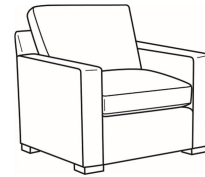

Travis / 8780-20

DESCRIPTION:	Apt Sofa (73W)
OUTSIDE:	73"W x 41"D x 37"H
INSIDE:	60"W x 24.5"D
SEAT:	21.5"H
ARM:	25.5"H
BACK RAIL:	30.5"H
THROW PILLOWS:	2 - 20"
COM:	Plain: 18.50 yds Repeat of 2-14": 23.25 yds Repeat of 15-27": 25.00 yds
WEIGHT:	150 lbs

Standard Features:

- Box Border Back
- Weltless
- May be shown with optional features

TRAVIS

Standard Seat Cushion:	Comfort Down Seat
Standard Back Pillow:	Comfort Down Back

Also available:

Travis / 8780-00
Sofa (83W)
Outside: 83W x 41D x 37H
Inside: 70W x 24.5D

Travis / 8780-04
Loveseat (60W)
Outside: 60W x 41D x 37H
Inside: 47W x 24.5D

Travis / 8780-05
Chair (34W)
Outside: 34W x 41D x 37H
Inside: 22W x 24.5D

Travis / 8780-05SW
Swivel Chair (34W)
Outside: 34W x 41D x 37H
Inside: 22W x 24.5D