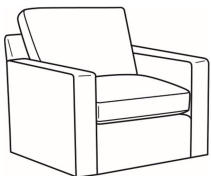

Travis / 8780-20

DESCRIPTION:	Apt Sofa (73W)
OUTSIDE:	73"W x 41"D x 37"H
INSIDE:	60"W x 24.5"D
SEAT:	21.5"H
ARM:	25.5"H
BACK RAIL:	30.5"H
THROW PILLOWS:	2 - 20"
COM:	Plain: 18.50 yds Repeat of 2-14": 23.25 yds Repeat of 15-27": 25.00 yds
WEIGHT:	150 lbs

Standard Features:

- Box Border Back
- Weltless
- May be shown with optional features

TRAVIS

Standard Seat Cushion:	Comfort Down Seat
Standard Back Pillow:	Comfort Down Back

Also available:

Travis / 8780-00
Sofa (83W)
Outside: 83W x 41D x 37H
Inside: 70W x 24.5D

Travis / 8780-04
Loveseat (60W)
Outside: 60W x 41D x 37H
Inside: 47W x 24.5D

Travis / 8780-05
Chair (34W)
Outside: 34W x 41D x 37H
Inside: 22W x 24.5D

Travis / 8780-05SW
Swivel Chair (34W)
Outside: 34W x 41D x 37H
Inside: 22W x 24.5D