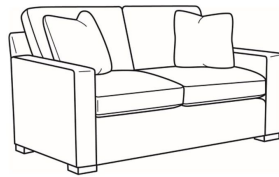

Travis / 8780-20

DESCRIPTION:	Apt Sofa (73W)
OUTSIDE:	73"W x 41"D x 37"H
INSIDE:	60"W x 24.5"D
SEAT:	21.5"H
ARM:	25.5"H
BACK RAIL:	30.5"H
THROW PILLOWS:	2 - 20"
COM:	Plain: 18.50 yds Repeat of 2-14": 23.25 yds Repeat of 15-27": 25.00 yds
WEIGHT:	150 lbs

Standard Features:

- Box Border Back
- Weltless
- May be shown with optional features

TRAVIS

Standard Seat Cushion:	Comfort Down Seat
Standard Back Pillow:	Comfort Down Back

Also available:

Travis / 8780-00
Sofa (83W)
Outside: 83W x 41D x 37H
Inside: 70W x 24.5D

Travis / 8780-04
Loveseat (60W)
Outside: 60W x 41D x 37H
Inside: 47W x 24.5D

Travis / 8780-05
Chair (34W)
Outside: 34W x 41D x 37H
Inside: 22W x 24.5D

Travis / 8780-05SW
Swivel Chair (34W)
Outside: 34W x 41D x 37H
Inside: 22W x 24.5D