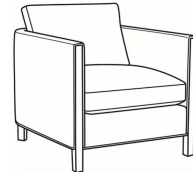

Nelson / L3500-05

| | |
|--------------|--------------------|
| DESCRIPTION: | Chair (31W) |
| OUTSIDE: | 31"W x 36"D x 33"H |
| INSIDE: | 24.5"W x 22"D |
| SEAT: | 19"H |
| ARM: | 27"H |
| BACK RAIL: | 27"H |
| COM: | Plain: 97 sq ft |
| WEIGHT: | 75 lbs |

L = available in leather

Standard Features:

Box Border Back

Weltless Cushions

Oak wood legs. Wood grain pattern is a natural characteristic of oak

May be shown with optional features

NELSON

| | |
|------------------------|---------------|
| Standard Seat Cushion: | Hallmark Seat |
| Standard Back Pillow: | Fiber Back |

Also available:

Nelson / 3500-07
Ottoman (25W X 20D)
Outside: 25W x 20D x 18H
Inside: 0W x 0D

Nelson / L3500-07
Leather Ottoman (25W X 20D)
Outside: 25W x 20D x 18H
Inside: 0W x 0D

Nelson / 3500-05
Chair (31W)
Outside: 31W x 36D x 33H
Inside: 24.5W x 22D

Nelson / 3500-20B
Sofa (87W)
Outside: 87W x 38D x 33H
Inside: 80.5W x 24D

Nelson / 3500-22B
Apt Sofa (77W)
Outside: 77W x 38D x 33H
Inside: 70.5W x 24D

Nelson / L3500-20B
Leather Sofa (87W)
Outside: 87W x 38D x 33H
Inside: 80.5W x 24D