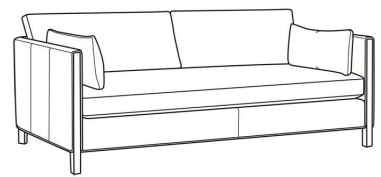

Nelson / L3500-05

| | |
|--------------|--------------------|
| DESCRIPTION: | Chair (31W) |
| OUTSIDE: | 31"W x 36"D x 33"H |
| INSIDE: | 24.5"W x 22"D |
| SEAT: | 19"H |
| ARM: | 27"H |
| BACK RAIL: | 27"H |
| COM: | Plain: 97 sq ft |
| WEIGHT: | 75 lbs |

Also available:

Nelson / 3500-07
Ottoman (25W X 20D)
Outside: 25W x 20D x 18H
Inside: 0W x 0D

Nelson / L3500-07
Leather Ottoman (25W X 20D)
Outside: 25W x 20D x 18H
Inside: 0W x 0D

Nelson / 3500-05
Chair (31W)
Outside: 31W x 36D x 33H
Inside: 24.5W x 22D

Nelson / 3500-20B
Sofa (87W)
Outside: 87W x 38D x 33H
Inside: 80.5W x 24D

Nelson / 3500-22B
Apt Sofa (77W)
Outside: 77W x 38D x 33H
Inside: 70.5W x 24D

Nelson / L3500-20B
Leather Sofa (87W)
Outside: 87W x 38D x 33H
Inside: 80.5W x 24D

Nelson / L3500-22B

Leather Apt Sofa (77W)

Outside: 77W x 38D x 33H

Inside: 70.5W x 24D