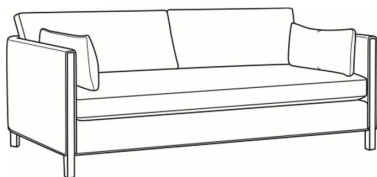

Nelson / L3500-05

| | |
|--------------|--------------------|
| DESCRIPTION: | Chair (31W) |
| OUTSIDE: | 31"W x 36"D x 33"H |
| INSIDE: | 24.5"W x 22"D |
| SEAT: | 19"H |
| ARM: | 27"H |
| BACK RAIL: | 27"H |
| COM: | Plain: 97 sq ft |
| WEIGHT: | 75 lbs |

L = available in leather

Standard Features:

Box Border Back

Weltless Cushions

Oak wood legs. Wood grain pattern is a natural characteristic of oak

May be shown with optional features

NELSON

| | |
|------------------------|---------------|
| Standard Seat Cushion: | Hallmark Seat |
| Standard Back Pillow: | Fiber Back |

Also available:

Nelson / 3500-07
Ottoman (25W X 20D)
Outside: 25W x 20D x 18H
Inside: 0W x 0D

Nelson / L3500-07
Leather Ottoman (25W X 20D)
Outside: 25W x 20D x 18H
Inside: 0W x 0D

Nelson / 3500-05
Chair (31W)
Outside: 31W x 36D x 33H
Inside: 24.5W x 22D

Nelson / 3500-20B
Sofa (87W)
Outside: 87W x 38D x 33H
Inside: 80.5W x 24D

Nelson / 3500-22B
Apt Sofa (77W)
Outside: 77W x 38D x 33H
Inside: 70.5W x 24D

Nelson / L3500-20B
Leather Sofa (87W)
Outside: 87W x 38D x 33H
Inside: 80.5W x 24D