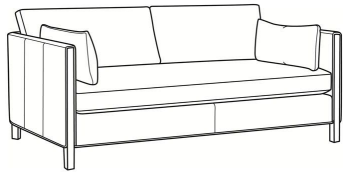

Nelson / L3500-05

| | |
|--------------|--------------------|
| DESCRIPTION: | Chair (31W) |
| OUTSIDE: | 31"W x 36"D x 33"H |
| INSIDE: | 24.5"W x 22"D |
| SEAT: | 19"H |
| ARM: | 27"H |
| BACK RAIL: | 27"H |
| COM: | Plain: 97 sq ft |
| WEIGHT: | 75 lbs |

L = available in leather

Standard Features:

Box Border Back

Weltless Cushions

Oak wood legs. Wood grain pattern is a natural characteristic of oak

May be shown with optional features

NELSON

| | |
|------------------------|---------------|
| Standard Seat Cushion: | Hallmark Seat |
| Standard Back Pillow: | Fiber Back |

Also available:

Nelson / 3500-07
Ottoman (25W X 20D)
Outside: 25W x 20D x 18H
Inside: 0W x 0D

Nelson / L3500-07
Leather Ottoman (25W X 20D)
Outside: 25W x 20D x 18H
Inside: 0W x 0D

Nelson / 3500-05
Chair (31W)
Outside: 31W x 36D x 33H
Inside: 24.5W x 22D

Nelson / 3500-20B
Sofa (87W)
Outside: 87W x 38D x 33H
Inside: 80.5W x 24D

Nelson / 3500-22B
Apt Sofa (77W)
Outside: 77W x 38D x 33H
Inside: 70.5W x 24D

Nelson / L3500-20B
Leather Sofa (87W)
Outside: 87W x 38D x 33H
Inside: 80.5W x 24D