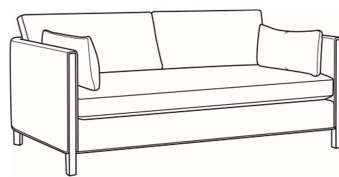

Nelson / L3500-05

| | |
|--------------|--------------------|
| DESCRIPTION: | Chair (31W) |
| OUTSIDE: | 31"W x 36"D x 33"H |
| INSIDE: | 24.5"W x 22"D |
| SEAT: | 19"H |
| ARM: | 27"H |
| BACK RAIL: | 27"H |
| COM: | Plain: 97 sq ft |
| WEIGHT: | 75 lbs |

Also available:

Nelson / 3500-07
Ottoman (25W X 20D)
Outside: 25W x 20D x 18H
Inside: 0W x 0D

Nelson / L3500-07
Leather Ottoman (25W X 20D)
Outside: 25W x 20D x 18H
Inside: 0W x 0D

Nelson / 3500-05
Chair (31W)
Outside: 31W x 36D x 33H
Inside: 24.5W x 22D

Nelson / 3500-20B
Sofa (87W)
Outside: 87W x 38D x 33H
Inside: 80.5W x 24D

Nelson / 3500-22B
Apt Sofa (77W)
Outside: 77W x 38D x 33H
Inside: 70.5W x 24D

Nelson / L3500-20B
Leather Sofa (87W)
Outside: 87W x 38D x 33H
Inside: 80.5W x 24D

Nelson / L3500-22B

Leather Apt Sofa (77W)

Outside: 77W x 38D x 33H

Inside: 70.5W x 24D