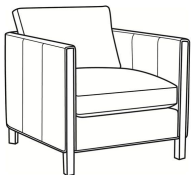

**Nelson / L3500-20B**

DESCRIPTION:	Sofa (87W)
OUTSIDE:	87"W x 38"D x 33"H
INSIDE:	80.5"W x 24"D
SEAT:	19"H
ARM:	27"H
BACK RAIL:	27"H
THROW PILLOWS:	2 - ARM BOLSTERS
COM:	Plain: 205 sq ft
WEIGHT:	165 lbs

**L** = available in leather

**Standard Features:**

Box Border Back

Weltless Cushions

Oak wood legs. Wood grain pattern is a natural characteristic of oak

May be shown with optional features

**NELSON**

Standard Seat Cushion:	Hallmark Seat
Standard Back Pillow:	Fiber Back

Also available:

Nelson / 3500-05  
Chair (31W)  
Outside: 31W x 36D x 33H  
Inside: 24.5W x 22D

Nelson / 3500-20B  
Sofa (87W)  
Outside: 87W x 38D x 33H  
Inside: 80.5W x 24D

Nelson / 3500-22B  
Apt Sofa (77W)  
Outside: 77W x 38D x 33H  
Inside: 70.5W x 24D

Nelson / L3500-05  
Leather Chair (31W)  
Outside: 31W x 36D x 33H  
Inside: 24.5W x 22D

Nelson / L3500-22B  
Leather Apt Sofa (77W)  
Outside: 77W x 38D x 33H  
Inside: 70.5W x 24D