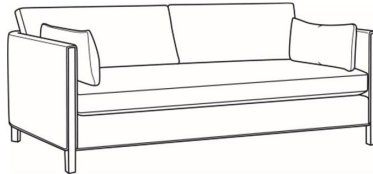

**Nelson / L3500-20B**

DESCRIPTION:	Sofa (87W)
OUTSIDE:	87"W x 38"D x 33"H
INSIDE:	80.5"W x 24"D
SEAT:	19"H
ARM:	27"H
BACK RAIL:	27"H
THROW PILLOWS:	2 - ARM BOLSTERS
COM:	Plain: 205 sq ft
WEIGHT:	165 lbs

**L** = available in leather

**Standard Features:**

Box Border Back

Weltless Cushions

Oak wood legs. Wood grain pattern is a natural characteristic of oak

May be shown with optional features

**NELSON**

Standard Seat Cushion:	Hallmark Seat
Standard Back Pillow:	Fiber Back

Also available:

Nelson / 3500-05  
Chair (31W)  
Outside: 31W x 36D x 33H  
Inside: 24.5W x 22D

Nelson / 3500-20B  
Sofa (87W)  
Outside: 87W x 38D x 33H  
Inside: 80.5W x 24D

Nelson / 3500-22B  
Apt Sofa (77W)  
Outside: 77W x 38D x 33H  
Inside: 70.5W x 24D

Nelson / L3500-05  
Leather Chair (31W)  
Outside: 31W x 36D x 33H  
Inside: 24.5W x 22D

Nelson / L3500-22B  
Leather Apt Sofa (77W)  
Outside: 77W x 38D x 33H  
Inside: 70.5W x 24D