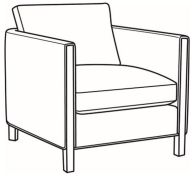

**Nelson / L3500-20B**

DESCRIPTION:	Sofa (87W)
OUTSIDE:	87"W x 38"D x 33"H
INSIDE:	80.5"W x 24"D
SEAT:	19"H
ARM:	27"H
BACK RAIL:	27"H
THROW PILLOWS:	2 - ARM BOLSTERS
COM:	Plain: 205 sq ft
WEIGHT:	165 lbs

**L** = available in leather

**Standard Features:**

Box Border Back

Weltless Cushions

Oak wood legs. Wood grain pattern is a natural characteristic of oak

May be shown with optional features

**NELSON**

Standard Seat Cushion:	Hallmark Seat
Standard Back Pillow:	Fiber Back

Also available:

Nelson / 3500-05  
Chair (31W)  
Outside: 31W x 36D x 33H  
Inside: 24.5W x 22D

Nelson / 3500-20B  
Sofa (87W)  
Outside: 87W x 38D x 33H  
Inside: 80.5W x 24D

Nelson / 3500-22B  
Apt Sofa (77W)  
Outside: 77W x 38D x 33H  
Inside: 70.5W x 24D

Nelson / L3500-05  
Leather Chair (31W)  
Outside: 31W x 36D x 33H  
Inside: 24.5W x 22D

Nelson / L3500-22B  
Leather Apt Sofa (77W)  
Outside: 77W x 38D x 33H  
Inside: 70.5W x 24D