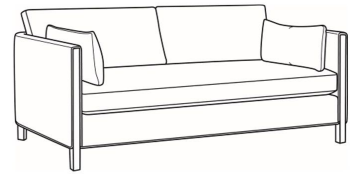

**Nelson / L3500-20B**

DESCRIPTION:	Sofa (87W)
OUTSIDE:	87"W x 38"D x 33"H
INSIDE:	80.5"W x 24"D
SEAT:	19"H
ARM:	27"H
BACK RAIL:	27"H
THROW PILLOWS:	2 - ARM BOLSTERS
COM:	Plain: 205 sq ft
WEIGHT:	165 lbs

**L** = available in leather

**Standard Features:**

Box Border Back

Weltless Cushions

Oak wood legs. Wood grain pattern is a natural characteristic of oak

May be shown with optional features

**NELSON**

Standard Seat Cushion:	Hallmark Seat
Standard Back Pillow:	Fiber Back

Also available:

Nelson / 3500-05  
Chair (31W)  
Outside: 31W x 36D x 33H  
Inside: 24.5W x 22D

Nelson / 3500-20B  
Sofa (87W)  
Outside: 87W x 38D x 33H  
Inside: 80.5W x 24D

Nelson / 3500-22B  
Apt Sofa (77W)  
Outside: 77W x 38D x 33H  
Inside: 70.5W x 24D

Nelson / L3500-05  
Leather Chair (31W)  
Outside: 31W x 36D x 33H  
Inside: 24.5W x 22D

Nelson / L3500-22B  
Leather Apt Sofa (77W)  
Outside: 77W x 38D x 33H  
Inside: 70.5W x 24D