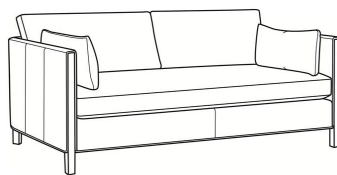

**Nelson / L3500-20B**

DESCRIPTION:	Sofa (87W)
OUTSIDE:	87"W x 38"D x 33"H
INSIDE:	80.5"W x 24"D
SEAT:	19"H
ARM:	27"H
BACK RAIL:	27"H
THROW PILLOWS:	2 - ARM BOLSTERS
COM:	Plain: 205 sq ft
WEIGHT:	165 lbs

**L** = available in leather

**Standard Features:**

Box Border Back

Weltless Cushions

Oak wood legs. Wood grain pattern is a natural characteristic of oak

May be shown with optional features

**NELSON**

Standard Seat Cushion:	Hallmark Seat
Standard Back Pillow:	Fiber Back

Also available:

Nelson / 3500-05  
Chair (31W)  
Outside: 31W x 36D x 33H  
Inside: 24.5W x 22D

Nelson / 3500-20B  
Sofa (87W)  
Outside: 87W x 38D x 33H  
Inside: 80.5W x 24D

Nelson / 3500-22B  
Apt Sofa (77W)  
Outside: 77W x 38D x 33H  
Inside: 70.5W x 24D

Nelson / L3500-05  
Leather Chair (31W)  
Outside: 31W x 36D x 33H  
Inside: 24.5W x 22D

Nelson / L3500-22B  
Leather Apt Sofa (77W)  
Outside: 77W x 38D x 33H  
Inside: 70.5W x 24D