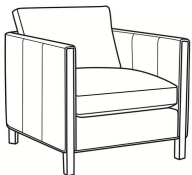

**Nelson / L3500-22B**

DESCRIPTION: Apt Sofa (77W)  
 OUTSIDE: 77"W x 38"D x 33"H  
 INSIDE: 70.5"W x 24"D  
 SEAT: 19"H  
 ARM: 27"H  
 BACK RAIL: 27"H  
 THROW PILLOWS: 2 - ARM BOLSTERS  
 COM: Plain: 191 sq ft  
 WEIGHT: 165 lbs

**L** = available in leather

**Standard Features:**

Box Border Back

Weltless Cushions

Oak wood legs. Wood grain pattern is a natural characteristic of oak

May be shown with optional features

**NELSON**

Standard Seat Cushion: Hallmark Seat  
 Standard Back Pillow: Fiber Back

Also available:

Nelson / 3500-05  
 Chair (31W)  
 Outside: 31W x 36D x 33H  
 Inside: 24.5W x 22D

Nelson / 3500-20B  
 Sofa (87W)  
 Outside: 87W x 38D x 33H  
 Inside: 80.5W x 24D

Nelson / 3500-22B  
 Apt Sofa (77W)  
 Outside: 77W x 38D x 33H  
 Inside: 70.5W x 24D

Nelson / L3500-05  
 Leather Chair (31W)  
 Outside: 31W x 36D x 33H  
 Inside: 24.5W x 22D

Nelson / L3500-20B  
 Leather Sofa (87W)  
 Outside: 87W x 38D x 33H  
 Inside: 80.5W x 24D