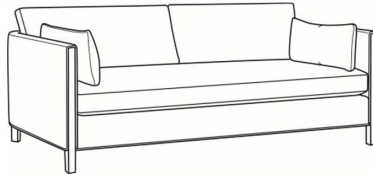

**Nelson / L3500-22B**

DESCRIPTION: Apt Sofa (77W)  
 OUTSIDE: 77"W x 38"D x 33"H  
 INSIDE: 70.5"W x 24"D  
 SEAT: 19"H  
 ARM: 27"H  
 BACK RAIL: 27"H  
 THROW PILLOWS: 2 - ARM BOLSTERS  
 COM: Plain: 191 sq ft  
 WEIGHT: 165 lbs

**L** = available in leather

**Standard Features:**

Box Border Back

Weltless Cushions

Oak wood legs. Wood grain pattern is a natural characteristic of oak

May be shown with optional features

**NELSON**

Standard Seat Cushion: Hallmark Seat  
 Standard Back Pillow: Fiber Back

Also available:

Nelson / 3500-05  
 Chair (31W)  
 Outside: 31W x 36D x 33H  
 Inside: 24.5W x 22D

Nelson / 3500-20B  
 Sofa (87W)  
 Outside: 87W x 38D x 33H  
 Inside: 80.5W x 24D

Nelson / 3500-22B  
 Apt Sofa (77W)  
 Outside: 77W x 38D x 33H  
 Inside: 70.5W x 24D

Nelson / L3500-05  
 Leather Chair (31W)  
 Outside: 31W x 36D x 33H  
 Inside: 24.5W x 22D

Nelson / L3500-20B  
 Leather Sofa (87W)  
 Outside: 87W x 38D x 33H  
 Inside: 80.5W x 24D