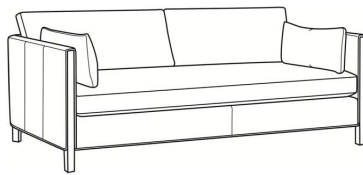

**Nelson / L3500-22B**

DESCRIPTION: Apt Sofa (77W)  
 OUTSIDE: 77"W x 38"D x 33"H  
 INSIDE: 70.5"W x 24"D  
 SEAT: 19"H  
 ARM: 27"H  
 BACK RAIL: 27"H  
 THROW PILLOWS: 2 - ARM BOLSTERS  
 COM: Plain: 191 sq ft  
 WEIGHT: 165 lbs

**L** = available in leather

**Standard Features:**

Box Border Back

Weltless Cushions

Oak wood legs. Wood grain pattern is a natural characteristic of oak

May be shown with optional features

**NELSON**

Standard Seat Cushion: Hallmark Seat  
 Standard Back Pillow: Fiber Back

Also available:

Nelson / 3500-05  
 Chair (31W)  
 Outside: 31W x 36D x 33H  
 Inside: 24.5W x 22D

Nelson / 3500-20B  
 Sofa (87W)  
 Outside: 87W x 38D x 33H  
 Inside: 80.5W x 24D

Nelson / 3500-22B  
 Apt Sofa (77W)  
 Outside: 77W x 38D x 33H  
 Inside: 70.5W x 24D

Nelson / L3500-05  
 Leather Chair (31W)  
 Outside: 31W x 36D x 33H  
 Inside: 24.5W x 22D

Nelson / L3500-20B  
 Leather Sofa (87W)  
 Outside: 87W x 38D x 33H  
 Inside: 80.5W x 24D