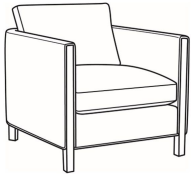

**Nelson / L3500-22B**

DESCRIPTION: Apt Sofa (77W)  
 OUTSIDE: 77"W x 38"D x 33"H  
 INSIDE: 70.5"W x 24"D  
 SEAT: 19"H  
 ARM: 27"H  
 BACK RAIL: 27"H  
 THROW PILLOWS: 2 - ARM BOLSTERS  
 COM: Plain: 191 sq ft  
 WEIGHT: 165 lbs

**L** = available in leather

**Standard Features:**

Box Border Back

Weltless Cushions

Oak wood legs. Wood grain pattern is a natural characteristic of oak

May be shown with optional features

**NELSON**

Standard Seat Cushion: Hallmark Seat  
 Standard Back Pillow: Fiber Back

Also available:

Nelson / 3500-05  
 Chair (31W)  
 Outside: 31W x 36D x 33H  
 Inside: 24.5W x 22D

Nelson / 3500-20B  
 Sofa (87W)  
 Outside: 87W x 38D x 33H  
 Inside: 80.5W x 24D

Nelson / 3500-22B  
 Apt Sofa (77W)  
 Outside: 77W x 38D x 33H  
 Inside: 70.5W x 24D

Nelson / L3500-05  
 Leather Chair (31W)  
 Outside: 31W x 36D x 33H  
 Inside: 24.5W x 22D

Nelson / L3500-20B  
 Leather Sofa (87W)  
 Outside: 87W x 38D x 33H  
 Inside: 80.5W x 24D