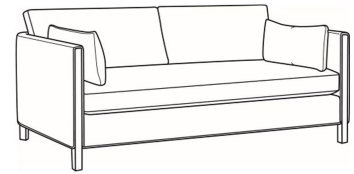

**Nelson / L3500-22B**

DESCRIPTION: Apt Sofa (77W)  
 OUTSIDE: 77"W x 38"D x 33"H  
 INSIDE: 70.5"W x 24"D  
 SEAT: 19"H  
 ARM: 27"H  
 BACK RAIL: 27"H  
 THROW PILLOWS: 2 - ARM BOLSTERS  
 COM: Plain: 191 sq ft  
 WEIGHT: 165 lbs

**L** = available in leather

**Standard Features:**

Box Border Back

Weltless Cushions

Oak wood legs. Wood grain pattern is a natural characteristic of oak

May be shown with optional features

**NELSON**

Standard Seat Cushion: Hallmark Seat  
 Standard Back Pillow: Fiber Back

Also available:

Nelson / 3500-05  
 Chair (31W)  
 Outside: 31W x 36D x 33H  
 Inside: 24.5W x 22D

Nelson / 3500-20B  
 Sofa (87W)  
 Outside: 87W x 38D x 33H  
 Inside: 80.5W x 24D

Nelson / 3500-22B  
 Apt Sofa (77W)  
 Outside: 77W x 38D x 33H  
 Inside: 70.5W x 24D

Nelson / L3500-05  
 Leather Chair (31W)  
 Outside: 31W x 36D x 33H  
 Inside: 24.5W x 22D

Nelson / L3500-20B  
 Leather Sofa (87W)  
 Outside: 87W x 38D x 33H  
 Inside: 80.5W x 24D