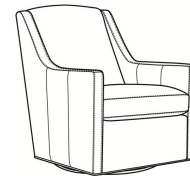

Lafayette / L745-05

DESCRIPTION:	Chair (29W)
OUTSIDE:	29"W x 36.5"D x 37"H
INSIDE:	22.5"W x 21"D
SEAT:	19"H
ARM:	24"H
COM:	Plain: 98 sq ft
WEIGHT:	70 lbs

L = available in leather

Standard Features:

Tight Back

French Seamed

May be shown with optional features

LAFAYETTE

Standard Seat Cushion: Hallmark Seat

Also available:

LaFayette / L745-07
Leather Ottoman (25.5W X 19D)
Outside: 25.5W x 19D x 16.5H
Inside: 0W x 0D

LaFayette / 745-07
Ottoman (25.5W X 19D)
Outside: 25.5W x 19D x 16.5H
Inside: 0W x 0D

Lafayette / 745-05
Chair (29W)
Outside: 29W x 36.5D x 37H
Inside: 22.5W x 21D

Lafayette / 745-05SG
Swivel Glider (29W)
Outside: 29W x 36.5D x 37H
Inside: 22.5W x 21D

Lafayette / 745-05SW
Swivel Chair (29W)
Outside: 29W x 36.5D x 37H
Inside: 22.5W x 21D

Lafayette / L745-05SG
Leather Swivel Glider (29W)
Outside: 29W x 36.5D x 37H
Inside: 22.5W x 21D

Lafayette / L745-05SW
Leather Swivel Chair (29W)
Outside: 29W x 36.5D x 37H
Inside: 22.5W x 21D