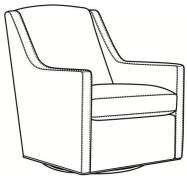

Lafayette / L745-05

DESCRIPTION:	Chair (29W)
OUTSIDE:	29"W x 36.5"D x 37"H
INSIDE:	22.5"W x 21"D
SEAT:	19"H
ARM:	24"H
COM:	Plain: 98 sq ft
WEIGHT:	70 lbs

L = available in leather

Standard Features:

Tight Back

French Seamed

May be shown with optional features

LAFAYETTE

Standard Seat Cushion: Hallmark Seat

Also available:

LaFayette / L745-07
Leather Ottoman (25.5W X 19D)
Outside: 25.5W x 19D x 16.5H
Inside: 0W x 0D

LaFayette / 745-07
Ottoman (25.5W X 19D)
Outside: 25.5W x 19D x 16.5H
Inside: 0W x 0D

Lafayette / 745-05
Chair (29W)
Outside: 29W x 36.5D x 37H
Inside: 22.5W x 21D

Lafayette / 745-05SG
Swivel Glider (29W)
Outside: 29W x 36.5D x 37H
Inside: 22.5W x 21D

Lafayette / 745-05SW
Swivel Chair (29W)
Outside: 29W x 36.5D x 37H
Inside: 22.5W x 21D

Lafayette / L745-05SG
Leather Swivel Glider (29W)
Outside: 29W x 36.5D x 37H
Inside: 22.5W x 21D

Lafayette / L745-05SW
Leather Swivel Chair (29W)
Outside: 29W x 36.5D x 37H
Inside: 22.5W x 21D