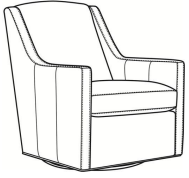

Lafayette / L745-05

DESCRIPTION:	Chair (29W)
OUTSIDE:	29"W x 36.5"D x 37"H
INSIDE:	22.5"W x 21"D
SEAT:	19"H
ARM:	24"H
COM:	Plain: 98 sq ft
WEIGHT:	70 lbs

L = available in leather

Standard Features:

Tight Back

French Seamed

May be shown with optional features

LAFAYETTE

Standard Seat Cushion: Hallmark Seat

Also available:

LaFayette / L745-07
Leather Ottoman (25.5W X 19D)
Outside: 25.5W x 19D x 16.5H
Inside: 0W x 0D

LaFayette / 745-07
Ottoman (25.5W X 19D)
Outside: 25.5W x 19D x 16.5H
Inside: 0W x 0D

Lafayette / 745-05
Chair (29W)
Outside: 29W x 36.5D x 37H
Inside: 22.5W x 21D

Lafayette / 745-05SG
Swivel Glider (29W)
Outside: 29W x 36.5D x 37H
Inside: 22.5W x 21D

Lafayette / 745-05SW
Swivel Chair (29W)
Outside: 29W x 36.5D x 37H
Inside: 22.5W x 21D

Lafayette / L745-05SG
Leather Swivel Glider (29W)
Outside: 29W x 36.5D x 37H
Inside: 22.5W x 21D

Lafayette / L745-05SW
Leather Swivel Chair (29W)
Outside: 29W x 36.5D x 37H
Inside: 22.5W x 21D