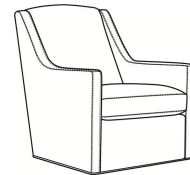

Lafayette / L745-05

DESCRIPTION:	Chair (29W)
OUTSIDE:	29"W x 36.5"D x 37"H
INSIDE:	22.5"W x 21"D
SEAT:	19"H
ARM:	24"H
COM:	Plain: 98 sq ft
WEIGHT:	70 lbs

L = available in leather

Standard Features:

Tight Back

French Seamed

May be shown with optional features

LAFAYETTE

Standard Seat Cushion: Hallmark Seat

Also available:

LaFayette / L745-07
Leather Ottoman (25.5W X 19D)
Outside: 25.5W x 19D x 16.5H
Inside: 0W x 0D

LaFayette / 745-07
Ottoman (25.5W X 19D)
Outside: 25.5W x 19D x 16.5H
Inside: 0W x 0D

Lafayette / 745-05
Chair (29W)
Outside: 29W x 36.5D x 37H
Inside: 22.5W x 21D

Lafayette / 745-05SG
Swivel Glider (29W)
Outside: 29W x 36.5D x 37H
Inside: 22.5W x 21D

Lafayette / 745-05SW
Swivel Chair (29W)
Outside: 29W x 36.5D x 37H
Inside: 22.5W x 21D

Lafayette / L745-05SG
Leather Swivel Glider (29W)
Outside: 29W x 36.5D x 37H
Inside: 22.5W x 21D

Lafayette / L745-05SW
Leather Swivel Chair (29W)
Outside: 29W x 36.5D x 37H
Inside: 22.5W x 21D