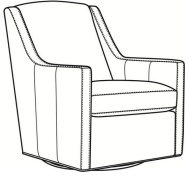

Lafayette / L745-05SW

DESCRIPTION:	Swivel Chair (29W)
OUTSIDE:	29"W x 36.5"D x 37"H
INSIDE:	22.5"W x 21"D
SEAT:	19"H
ARM:	24"H
COM:	Plain: 98 sq ft
WEIGHT:	75 lbs

L = available in leather

Standard Features:

Tight Back

French Seamed

May be shown with optional features

LAFAYETTE

Standard Seat Cushion: Hallmark Seat

Also available:

LaFayette / L745-07
Leather Ottoman (25.5W X 19D)
Outside: 25.5W x 19D x 16.5H
Inside: 0W x 0D

LaFayette / 745-07
Ottoman (25.5W X 19D)
Outside: 25.5W x 19D x 16.5H
Inside: 0W x 0D

Lafayette / 745-05
Chair (29W)
Outside: 29W x 36.5D x 37H
Inside: 22.5W x 21D

Lafayette / 745-05SG
Swivel Glider (29W)
Outside: 29W x 36.5D x 37H
Inside: 22.5W x 21D

Lafayette / 745-05SW
Swivel Chair (29W)
Outside: 29W x 36.5D x 37H
Inside: 22.5W x 21D

Lafayette / L745-05
Leather Chair (29W)
Outside: 29W x 36.5D x 37H
Inside: 22.5W x 21D

Lafayette / L745-05SG
Leather Swivel Glider (29W)
Outside: 29W x 36.5D x 37H
Inside: 22.5W x 21D