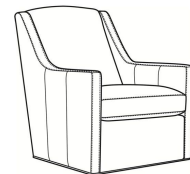

Lafayette / L745-05SW

DESCRIPTION:	Swivel Chair (29W)
OUTSIDE:	29"W x 36.5"D x 37"H
INSIDE:	22.5"W x 21"D
SEAT:	19"H
ARM:	24"H
COM:	Plain: 98 sq ft
WEIGHT:	75 lbs

L = available in leather

Standard Features:

Tight Back

French Seamed

May be shown with optional features

LAFAYETTE

Standard Seat Cushion: Hallmark Seat

Also available:

LaFayette / L745-07
Leather Ottoman (25.5W X 19D)
Outside: 25.5W x 19D x 16.5H
Inside: 0W x 0D

LaFayette / 745-07
Ottoman (25.5W X 19D)
Outside: 25.5W x 19D x 16.5H
Inside: 0W x 0D

Lafayette / 745-05
Chair (29W)
Outside: 29W x 36.5D x 37H
Inside: 22.5W x 21D

Lafayette / 745-05SG
Swivel Glider (29W)
Outside: 29W x 36.5D x 37H
Inside: 22.5W x 21D

Lafayette / 745-05SW
Swivel Chair (29W)
Outside: 29W x 36.5D x 37H
Inside: 22.5W x 21D

Lafayette / L745-05
Leather Chair (29W)
Outside: 29W x 36.5D x 37H
Inside: 22.5W x 21D

Lafayette / L745-05SG
Leather Swivel Glider (29W)
Outside: 29W x 36.5D x 37H
Inside: 22.5W x 21D