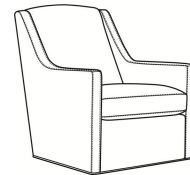

Lafayette / L745-05SW

DESCRIPTION:	Swivel Chair (29W)
OUTSIDE:	29"W x 36.5"D x 37"H
INSIDE:	22.5"W x 21"D
SEAT:	19"H
ARM:	24"H
COM:	Plain: 98 sq ft
WEIGHT:	75 lbs

L = available in leather

Standard Features:

Tight Back

French Seamed

May be shown with optional features

LAFAYETTE

Standard Seat Cushion: Hallmark Seat

Also available:

LaFayette / L745-07
Leather Ottoman (25.5W X 19D)
Outside: 25.5W x 19D x 16.5H
Inside: 0W x 0D

LaFayette / 745-07
Ottoman (25.5W X 19D)
Outside: 25.5W x 19D x 16.5H
Inside: 0W x 0D

Lafayette / 745-05
Chair (29W)
Outside: 29W x 36.5D x 37H
Inside: 22.5W x 21D

Lafayette / 745-05SG
Swivel Glider (29W)
Outside: 29W x 36.5D x 37H
Inside: 22.5W x 21D

Lafayette / 745-05SW
Swivel Chair (29W)
Outside: 29W x 36.5D x 37H
Inside: 22.5W x 21D

Lafayette / L745-05
Leather Chair (29W)
Outside: 29W x 36.5D x 37H
Inside: 22.5W x 21D

Lafayette / L745-05SG
Leather Swivel Glider (29W)
Outside: 29W x 36.5D x 37H
Inside: 22.5W x 21D