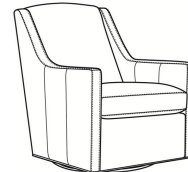

Lafayette / 745-05

DESCRIPTION:	Chair (29W)
OUTSIDE:	29"W x 36.5"D x 37"H
INSIDE:	22.5"W x 21"D
SEAT:	19"H
ARM:	24"H
COM:	Plain: 8.00 yds Repeat of 2-14": 10.00 yds Repeat of 15-27": 11.00 yds
WEIGHT:	70 lbs

LaFayette / L745-07
Leather Ottoman (25.5W X 19D)
Outside: 25.5W x 19D x 16.5H
Inside: 0W x 0D

LaFayette / 745-07
Ottoman (25.5W X 19D)
Outside: 25.5W x 19D x 16.5H
Inside: 0W x 0D

Lafayette / 745-05SG
Swivel Glider (29W)
Outside: 29W x 36.5D x 37H
Inside: 22.5W x 21D

Lafayette / 745-05SW
Swivel Chair (29W)
Outside: 29W x 36.5D x 37H
Inside: 22.5W x 21D

Lafayette / L745-05
Leather Chair (29W)
Outside: 29W x 36.5D x 37H
Inside: 22.5W x 21D

Lafayette / L745-05SG
Leather Swivel Glider (29W)
Outside: 29W x 36.5D x 37H
Inside: 22.5W x 21D

Lafayette / L745-05SW
Leather Swivel Chair (29W)
Outside: 29W x 36.5D x 37H
Inside: 22.5W x 21D