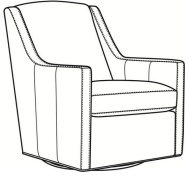

Lafayette / 745-05

DESCRIPTION:	Chair (29W)
OUTSIDE:	29"W x 36.5"D x 37"H
INSIDE:	22.5"W x 21"D
SEAT:	19"H
ARM:	24"H
COM:	Plain: 8.00 yds Repeat of 2-14": 10.00 yds Repeat of 15-27": 11.00 yds
WEIGHT:	70 lbs

LaFayette / L745-07
Leather Ottoman (25.5W X 19D)
Outside: 25.5W x 19D x 16.5H
Inside: 0W x 0D

LaFayette / 745-07
Ottoman (25.5W X 19D)
Outside: 25.5W x 19D x 16.5H
Inside: 0W x 0D

Lafayette / 745-05SG
Swivel Glider (29W)
Outside: 29W x 36.5D x 37H
Inside: 22.5W x 21D

Lafayette / 745-05SW
Swivel Chair (29W)
Outside: 29W x 36.5D x 37H
Inside: 22.5W x 21D

Lafayette / L745-05
Leather Chair (29W)
Outside: 29W x 36.5D x 37H
Inside: 22.5W x 21D

Lafayette / L745-05SG
Leather Swivel Glider (29W)
Outside: 29W x 36.5D x 37H
Inside: 22.5W x 21D

Lafayette / L745-05SW
Leather Swivel Chair (29W)
Outside: 29W x 36.5D x 37H
Inside: 22.5W x 21D