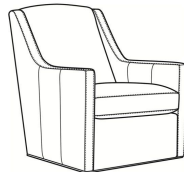

Lafayette / 745-05SG

DESCRIPTION:	Swivel Glider (29W)
OUTSIDE:	29"W x 36.5"D x 37"H
INSIDE:	22.5"W x 21"D
SEAT:	19"H
ARM:	24"H
COM:	Plain: 8.00 yds Repeat of 2-14": 10.00 yds Repeat of 15-27": 11.00 yds
WEIGHT:	105 lbs

LaFayette / L745-07
Leather Ottoman (25.5W X 19D)
Outside: 25.5W x 19D x 16.5H
Inside: 0W x 0D

LaFayette / 745-07
Ottoman (25.5W X 19D)
Outside: 25.5W x 19D x 16.5H
Inside: 0W x 0D

Lafayette / 745-05
Chair (29W)
Outside: 29W x 36.5D x 37H
Inside: 22.5W x 21D

Lafayette / 745-05SW
Swivel Chair (29W)
Outside: 29W x 36.5D x 37H
Inside: 22.5W x 21D

Lafayette / L745-05
Leather Chair (29W)
Outside: 29W x 36.5D x 37H
Inside: 22.5W x 21D

Lafayette / L745-05SG
Leather Swivel Glider (29W)
Outside: 29W x 36.5D x 37H
Inside: 22.5W x 21D

Lafayette / L745-05SW
Leather Swivel Chair (29W)
Outside: 29W x 36.5D x 37H
Inside: 22.5W x 21D