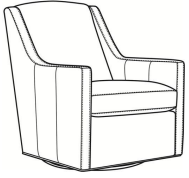

Lafayette / 745-05SG

DESCRIPTION:	Swivel Glider (29W)
OUTSIDE:	29"W x 36.5"D x 37"H
INSIDE:	22.5"W x 21"D
SEAT:	19"H
ARM:	24"H
COM:	Plain: 8.00 yds Repeat of 2-14": 10.00 yds Repeat of 15-27": 11.00 yds
WEIGHT:	105 lbs

LaFayette / L745-07
Leather Ottoman (25.5W X 19D)
Outside: 25.5W x 19D x 16.5H
Inside: 0W x 0D

LaFayette / 745-07
Ottoman (25.5W X 19D)
Outside: 25.5W x 19D x 16.5H
Inside: 0W x 0D

Lafayette / 745-05
Chair (29W)
Outside: 29W x 36.5D x 37H
Inside: 22.5W x 21D

Lafayette / 745-05SW
Swivel Chair (29W)
Outside: 29W x 36.5D x 37H
Inside: 22.5W x 21D

Lafayette / L745-05
Leather Chair (29W)
Outside: 29W x 36.5D x 37H
Inside: 22.5W x 21D

Lafayette / L745-05SG
Leather Swivel Glider (29W)
Outside: 29W x 36.5D x 37H
Inside: 22.5W x 21D

Lafayette / L745-05SW
Leather Swivel Chair (29W)
Outside: 29W x 36.5D x 37H
Inside: 22.5W x 21D