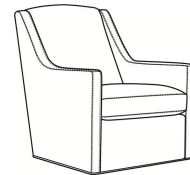

Lafayette / 745-05SG

DESCRIPTION:	Swivel Glider (29W)
OUTSIDE:	29"W x 36.5"D x 37"H
INSIDE:	22.5"W x 21"D
SEAT:	19"H
ARM:	24"H
COM:	Plain: 8.00 yds Repeat of 2-14": 10.00 yds Repeat of 15-27": 11.00 yds
WEIGHT:	105 lbs

L = available in leather

Standard Features:

Tight Back

French Seamed

May be shown with optional features

LAFAYETTE

Standard Seat Cushion: Hallmark Seat

Also available:

LaFayette / L745-07
Leather Ottoman (25.5W X 19D)
Outside: 25.5W x 19D x 16.5H
Inside: 0W x 0D

LaFayette / 745-07
Ottoman (25.5W X 19D)
Outside: 25.5W x 19D x 16.5H
Inside: 0W x 0D

Lafayette / 745-05
Chair (29W)
Outside: 29W x 36.5D x 37H
Inside: 22.5W x 21D

Lafayette / 745-05SW
Swivel Chair (29W)
Outside: 29W x 36.5D x 37H
Inside: 22.5W x 21D

Lafayette / L745-05
Leather Chair (29W)
Outside: 29W x 36.5D x 37H
Inside: 22.5W x 21D

Lafayette / L745-05SG
Leather Swivel Glider (29W)
Outside: 29W x 36.5D x 37H
Inside: 22.5W x 21D