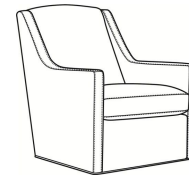

Lafayette / 745-05SW

DESCRIPTION:	Swivel Chair (29W)
OUTSIDE:	29"W x 36.5"D x 37"H
INSIDE:	22.5"W x 21"D
SEAT:	19"H
ARM:	24"H
COM:	Plain: 8.00 yds Repeat of 2-14": 10.00 yds Repeat of 15-27": 11.00 yds
WEIGHT:	75 lbs

L = available in leather

Standard Features:

Tight Back

French Seamed

May be shown with optional features

LAFAYETTE

Standard Seat Cushion: Hallmark Seat

Also available:

LaFayette / L745-07
Leather Ottoman (25.5W X 19D)
Outside: 25.5W x 19D x 16.5H
Inside: 0W x 0D

LaFayette / 745-07
Ottoman (25.5W X 19D)
Outside: 25.5W x 19D x 16.5H
Inside: 0W x 0D

Lafayette / 745-05
Chair (29W)
Outside: 29W x 36.5D x 37H
Inside: 22.5W x 21D

Lafayette / 745-05SG
Swivel Glider (29W)
Outside: 29W x 36.5D x 37H
Inside: 22.5W x 21D

Lafayette / L745-05
Leather Chair (29W)
Outside: 29W x 36.5D x 37H
Inside: 22.5W x 21D

Lafayette / L745-05SG
Leather Swivel Glider (29W)
Outside: 29W x 36.5D x 37H
Inside: 22.5W x 21D