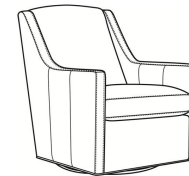

Lafayette / 745-05SW

DESCRIPTION:	Swivel Chair (29W)
OUTSIDE:	29"W x 36.5"D x 37"H
INSIDE:	22.5"W x 21"D
SEAT:	19"H
ARM:	24"H
COM:	Plain: 8.00 yds Repeat of 2-14": 10.00 yds Repeat of 15-27": 11.00 yds
WEIGHT:	75 lbs

LaFayette / L745-07
Leather Ottoman (25.5W X 19D)
Outside: 25.5W x 19D x 16.5H
Inside: 0W x 0D

LaFayette / 745-07
Ottoman (25.5W X 19D)
Outside: 25.5W x 19D x 16.5H
Inside: 0W x 0D

Lafayette / 745-05
Chair (29W)
Outside: 29W x 36.5D x 37H
Inside: 22.5W x 21D

Lafayette / 745-05SG
Swivel Glider (29W)
Outside: 29W x 36.5D x 37H
Inside: 22.5W x 21D

Lafayette / L745-05
Leather Chair (29W)
Outside: 29W x 36.5D x 37H
Inside: 22.5W x 21D

Lafayette / L745-05SG
Leather Swivel Glider (29W)
Outside: 29W x 36.5D x 37H
Inside: 22.5W x 21D

Lafayette / L745-05SW
Leather Swivel Chair (29W)
Outside: 29W x 36.5D x 37H
Inside: 22.5W x 21D