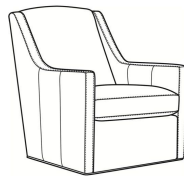

Lafayette / 745-05SW

DESCRIPTION:	Swivel Chair (29W)
OUTSIDE:	29"W x 36.5"D x 37"H
INSIDE:	22.5"W x 21"D
SEAT:	19"H
ARM:	24"H
COM:	Plain: 8.00 yds Repeat of 2-14": 10.00 yds Repeat of 15-27": 11.00 yds
WEIGHT:	75 lbs

LaFayette / L745-07
Leather Ottoman (25.5W X 19D)
Outside: 25.5W x 19D x 16.5H
Inside: 0W x 0D

LaFayette / 745-07
Ottoman (25.5W X 19D)
Outside: 25.5W x 19D x 16.5H
Inside: 0W x 0D

Lafayette / 745-05
Chair (29W)
Outside: 29W x 36.5D x 37H
Inside: 22.5W x 21D

Lafayette / 745-05SG
Swivel Glider (29W)
Outside: 29W x 36.5D x 37H
Inside: 22.5W x 21D

Lafayette / L745-05
Leather Chair (29W)
Outside: 29W x 36.5D x 37H
Inside: 22.5W x 21D

Lafayette / L745-05SG
Leather Swivel Glider (29W)
Outside: 29W x 36.5D x 37H
Inside: 22.5W x 21D

Lafayette / L745-05SW
Leather Swivel Chair (29W)
Outside: 29W x 36.5D x 37H
Inside: 22.5W x 21D