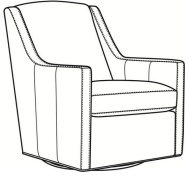

Lafayette / 745-05SW

DESCRIPTION:	Swivel Chair (29W)
OUTSIDE:	29"W x 36.5"D x 37"H
INSIDE:	22.5"W x 21"D
SEAT:	19"H
ARM:	24"H
COM:	Plain: 8.00 yds Repeat of 2-14": 10.00 yds Repeat of 15-27": 11.00 yds
WEIGHT:	75 lbs

LaFayette / L745-07
Leather Ottoman (25.5W X 19D)
Outside: 25.5W x 19D x 16.5H
Inside: 0W x 0D

LaFayette / 745-07
Ottoman (25.5W X 19D)
Outside: 25.5W x 19D x 16.5H
Inside: 0W x 0D

Lafayette / 745-05
Chair (29W)
Outside: 29W x 36.5D x 37H
Inside: 22.5W x 21D

Lafayette / 745-05SG
Swivel Glider (29W)
Outside: 29W x 36.5D x 37H
Inside: 22.5W x 21D

Lafayette / L745-05
Leather Chair (29W)
Outside: 29W x 36.5D x 37H
Inside: 22.5W x 21D

Lafayette / L745-05SG
Leather Swivel Glider (29W)
Outside: 29W x 36.5D x 37H
Inside: 22.5W x 21D

Lafayette / L745-05SW
Leather Swivel Chair (29W)
Outside: 29W x 36.5D x 37H
Inside: 22.5W x 21D