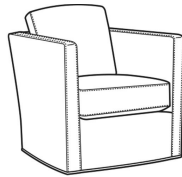

Miles / L1765-05SW

DESCRIPTION:	Swivel Chair (30W)
OUTSIDE:	30"W x 35"D x 34"H
INSIDE:	22"W x 19"D
SEAT:	20"H
ARM:	29"H
BACK RAIL:	28"H
COM:	Plain: 95 sq ft
WEIGHT:	75 lbs

L = available in leather

Standard Features:

Box Border Back

French Seamed

May be shown with optional features

	MILES
Standard Seat Cushion:	Hallmark Seat
Standard Back Pillow:	Fiber Back

Also available:

Miles / 1765-05
Chair (30W)
Outside: 30W x 35D x 34H
Inside: 22W x 19D

Miles / 1765-05SW
Swivel Chair (30W)
Outside: 30W x 35D x 34H
Inside: 22W x 19D

Miles / L1765-05
Leather Chair (30W)
Outside: 30W x 35D x 34H
Inside: 22W x 19D