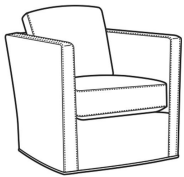

Miles / L1765-05SW

DESCRIPTION:	Swivel Chair (30W)
OUTSIDE:	30"W x 35"D x 34"H
INSIDE:	22"W x 19"D
SEAT:	20"H
ARM:	29"H
BACK RAIL:	28"H
COM:	Plain: 95 sq ft
WEIGHT:	75 lbs

L = available in leather

Standard Features:

Box Border Back

French Seamed

May be shown with optional features

	MILES
Standard Seat Cushion:	Hallmark Seat
Standard Back Pillow:	Fiber Back

Also available:

Miles / 1765-05
Chair (30W)
Outside: 30W x 35D x 34H
Inside: 22W x 19D

Miles / 1765-05SW
Swivel Chair (30W)
Outside: 30W x 35D x 34H
Inside: 22W x 19D

Miles / L1765-05
Leather Chair (30W)
Outside: 30W x 35D x 34H
Inside: 22W x 19D