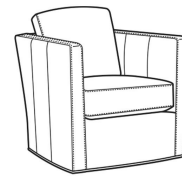

Miles / L1765-05SW

DESCRIPTION:	Swivel Chair (30W)
OUTSIDE:	30"W x 35"D x 34"H
INSIDE:	22"W x 19"D
SEAT:	20"H
ARM:	29"H
BACK RAIL:	28"H
COM:	Plain: 95 sq ft
WEIGHT:	75 lbs

L = available in leather

Standard Features:

Box Border Back

French Seamed

May be shown with optional features

	MILES
Standard Seat Cushion:	Hallmark Seat
Standard Back Pillow:	Fiber Back

Also available:

Miles / 1765-05
Chair (30W)
Outside: 30W x 35D x 34H
Inside: 22W x 19D

Miles / 1765-05SW
Swivel Chair (30W)
Outside: 30W x 35D x 34H
Inside: 22W x 19D

Miles / L1765-05
Leather Chair (30W)
Outside: 30W x 35D x 34H
Inside: 22W x 19D