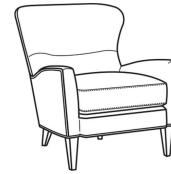

Anderson / L1955-05

DESCRIPTION:	Chair (30W)
OUTSIDE:	30"W x 36"D x 35.5"H
INSIDE:	21"W x 23"D
SEAT:	19.5"H
ARM:	23"H
COM:	Plain: 83 sq ft
WEIGHT:	75 lbs

Standard Features:

French Seamed Cushion

In back wrinkles and contour variation are characteristics of curved, tight back chairs

May be shown with optional features

ANDERSON

Standard Seat Cushion: Hallmark Seat

Also available:

Anderson / L1955-07
Leather Ottoman (23W X 17D)
Outside: 23W x 17D x 17.5H
Inside: 0W x 0D

Anderson / 1955-07
Ottoman (23W X 17D)
Outside: 23W x 17D x 17.5H
Inside: 0W x 0D

Anderson / 1955-05
Chair (30W)
Outside: 30W x 36D x 35.5H
Inside: 21W x 23D